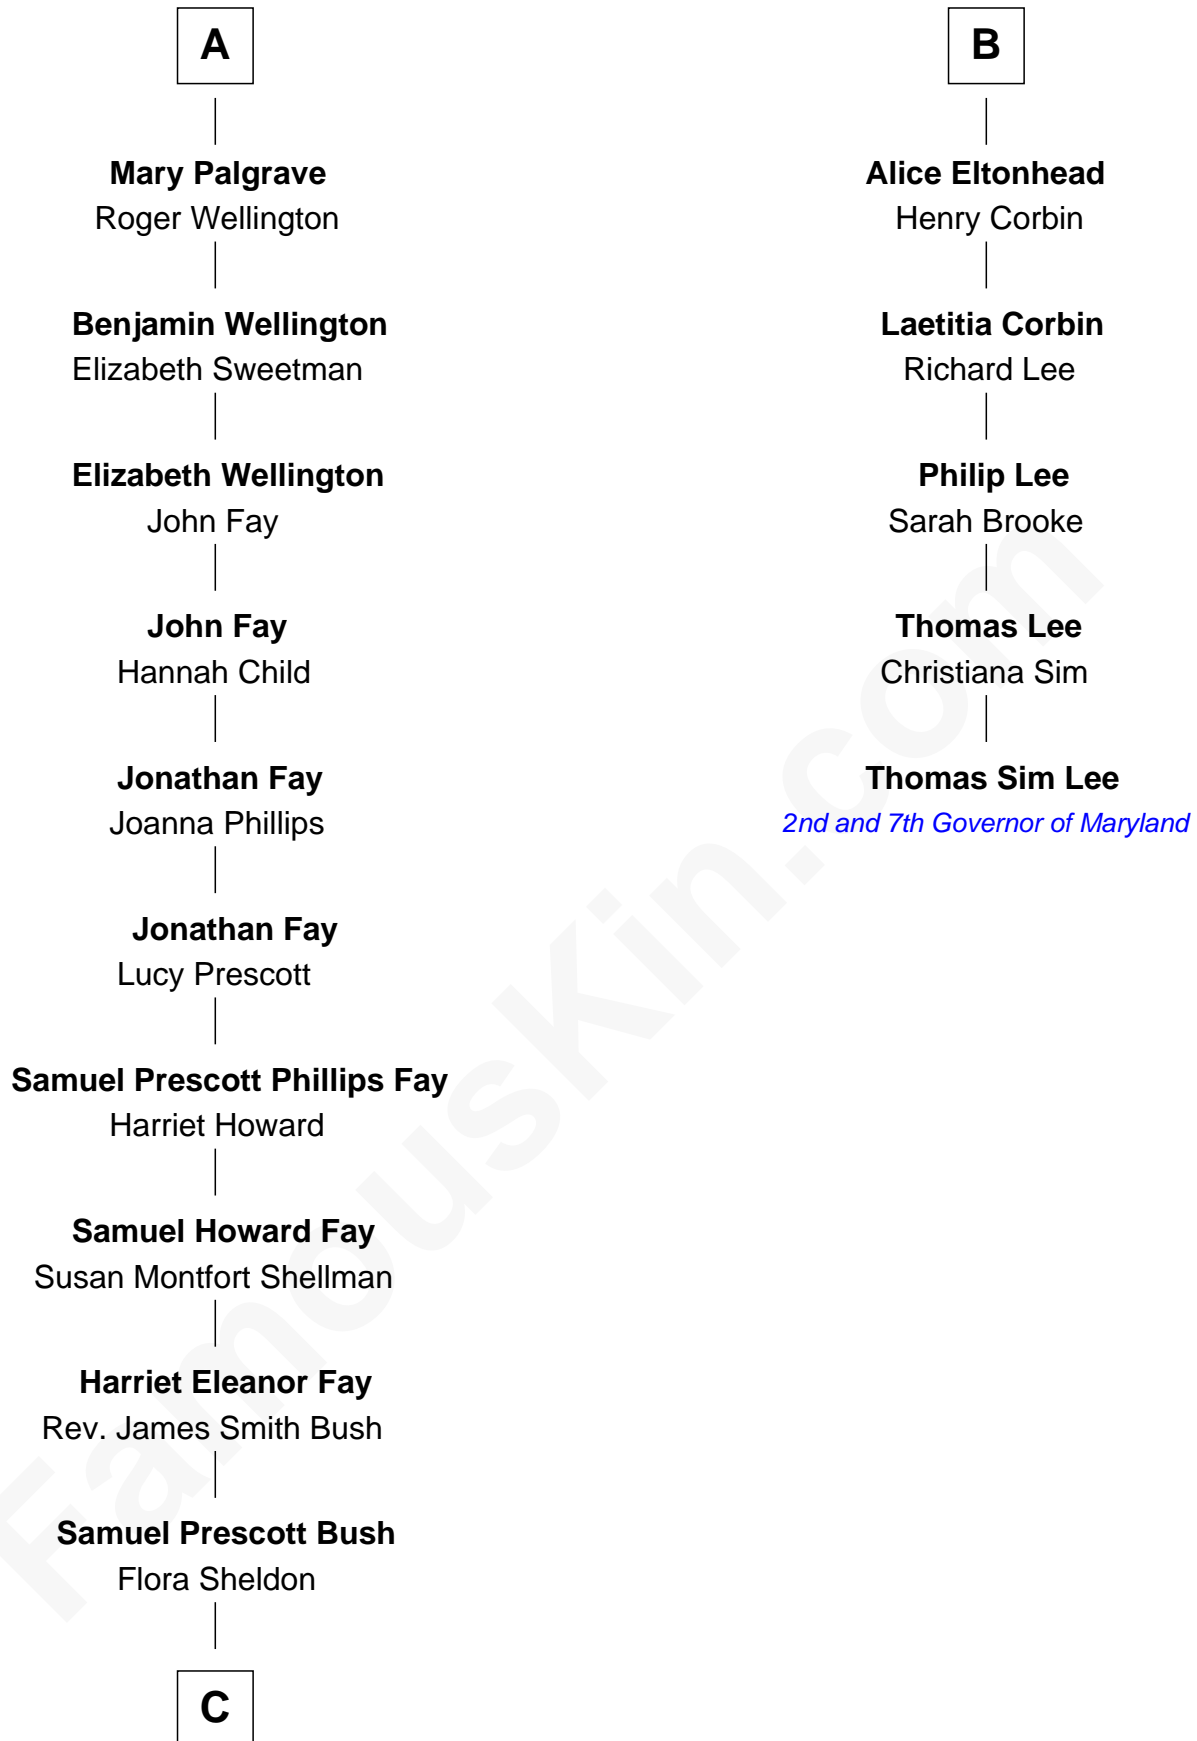

FamousKin.com Relationship Chart of

George W. Bush

43rd U.S. President

11th cousin 8 times removed of

Thomas Sim Lee

2nd and 7th Governor of Maryland

Sir Robert Goushill

Elizabeth Fitzalan

Katherine Stanley

Sir John Savage

Dulcia Savage

Sir Henry Bold

Maud Bold

Thomas Gerard

Jennet Gerard

Richard Eltonhead

William Eltonhead

Anne Bowers

Richard Eltonhead

Anne Sutton

B

C

—
Prescott Sheldon Bush

Dorothy Wear Walker