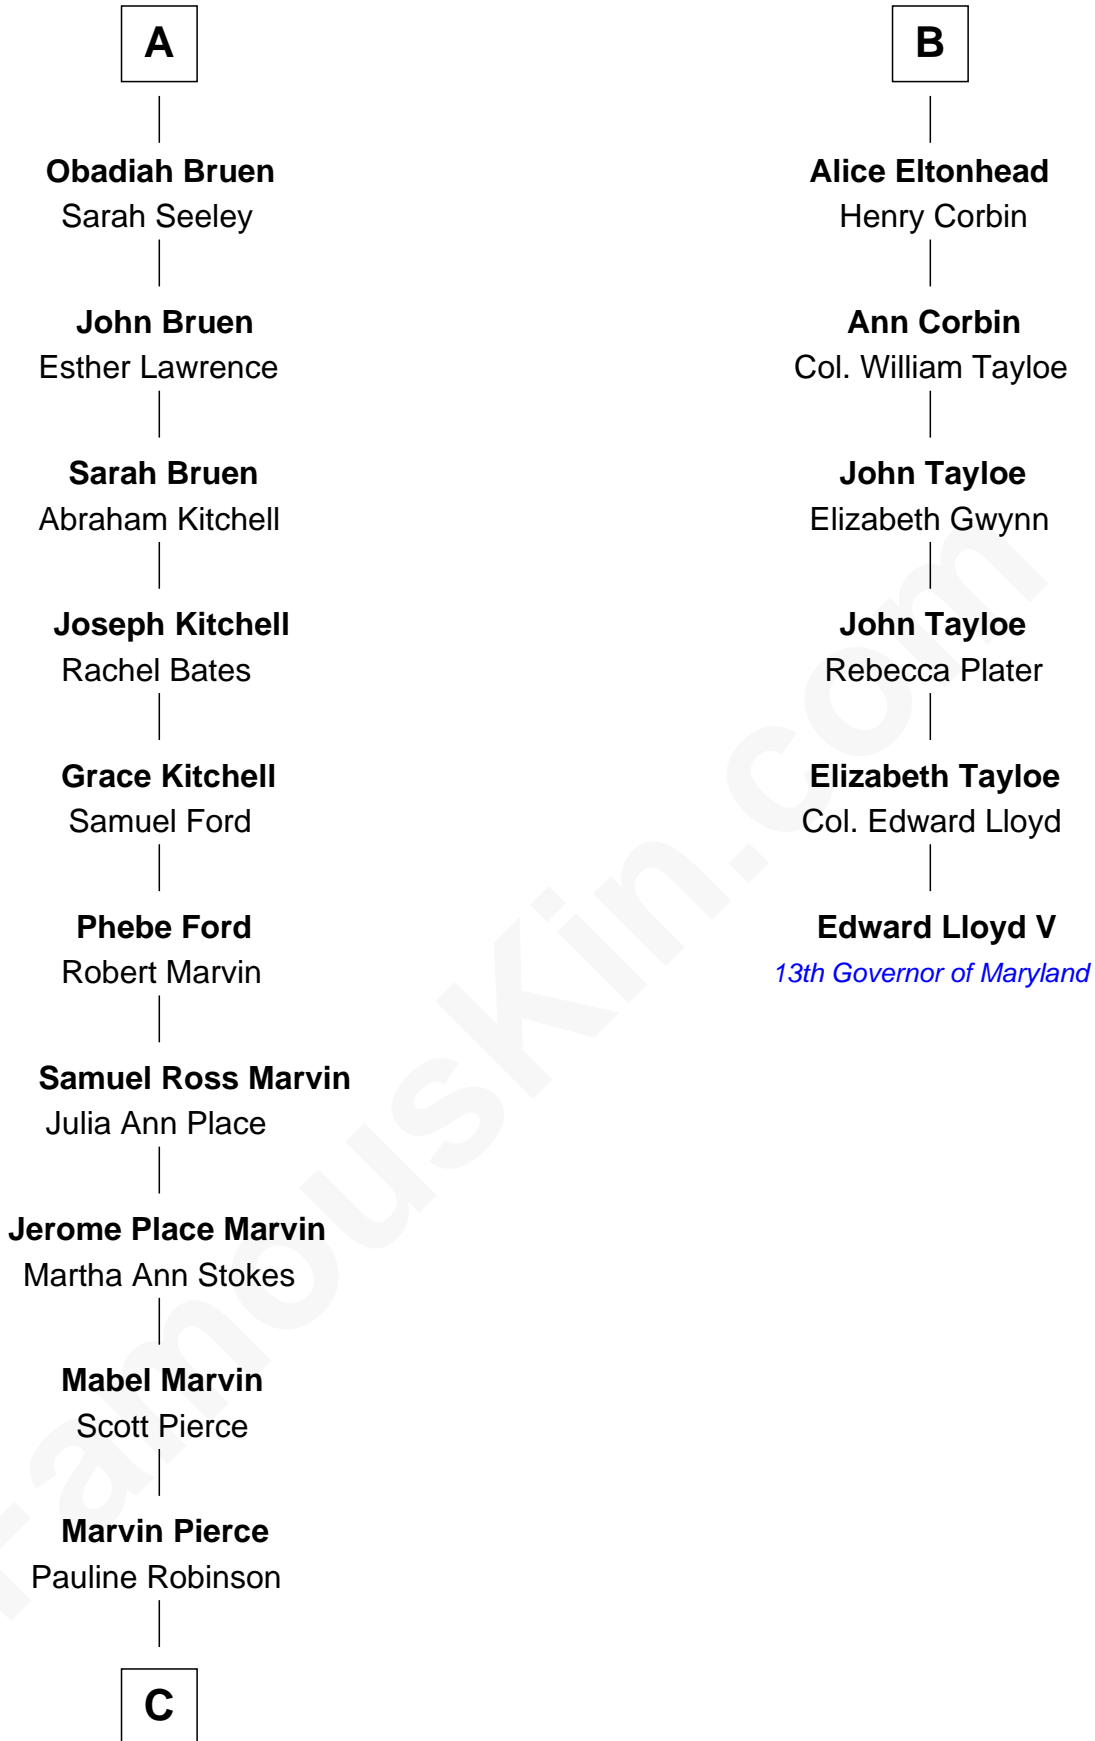

# FamousKin.com Relationship Chart of

**George W. Bush**

*43rd U.S. President*

12th cousin 6 times removed of

**Edward Lloyd V**

*13th Governor of Maryland*

**Sir John Savage**  
Maud de Swinnerton

**Margaret Savage**

Sir Thomas Holford

**Dorothy Holford**

John Bruen

**John Bruen**

Anne Fox

**A**

**Mary Savage**

William Stanley

**William Stanley**

Alice Hoghton

**Sir William Stanley**

Agnes Grosvenor

**Sir William Stanley**

Anne Harington

**Peter Stanley**

Cecily Tarleton

**Anne Stanley**

Edward Sutton

**Anne Sutton**

Richard Eltonhead

**B**

**C**

**Barbara Pierce**  
George Herbert Walker Bush

**George W. Bush**  
*43rd U.S. President*