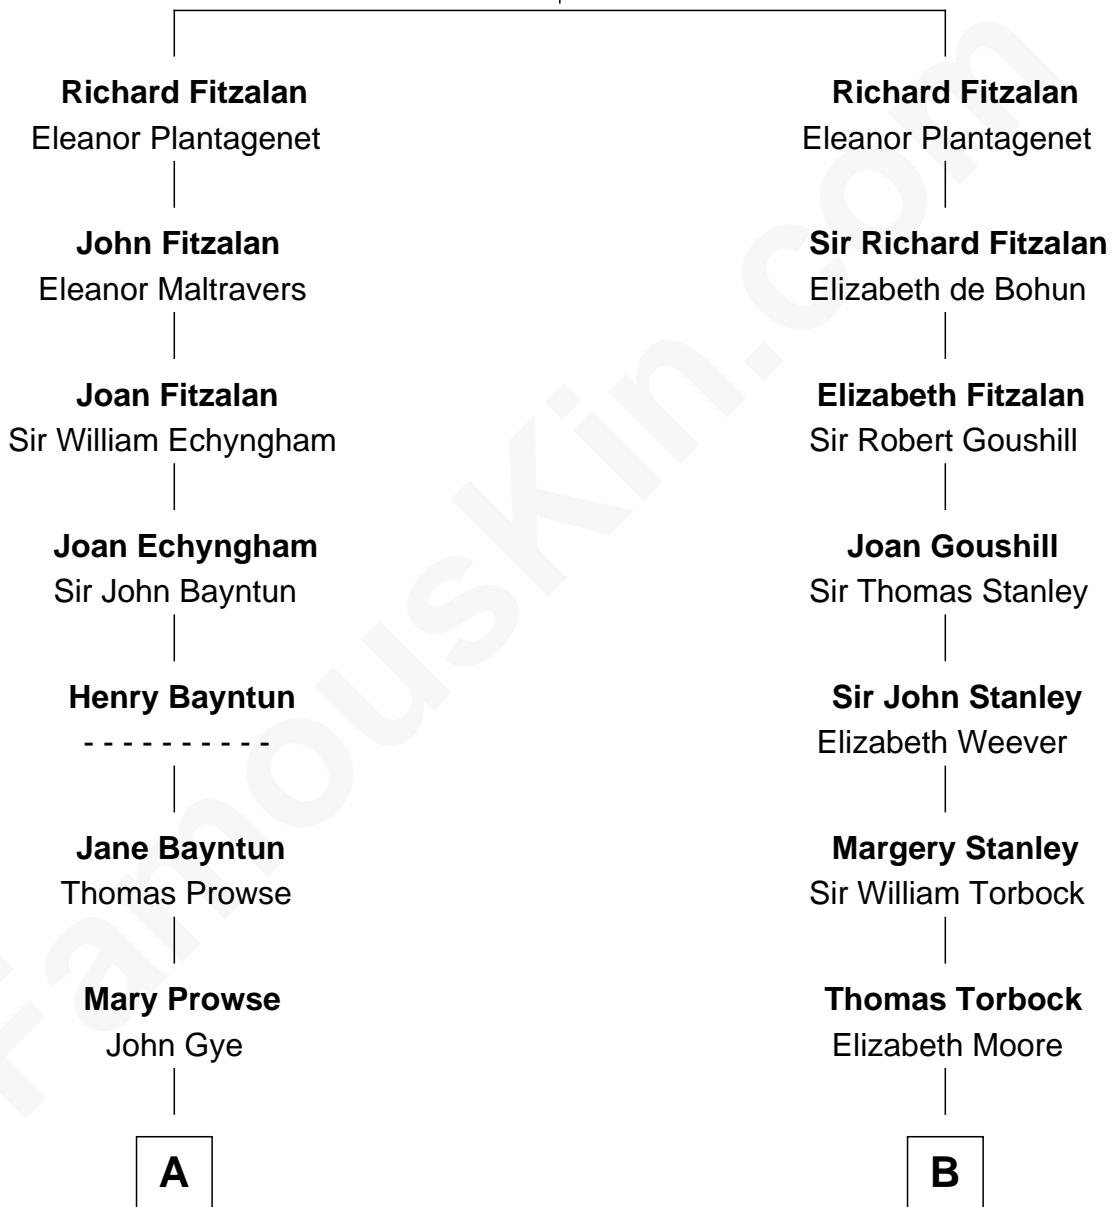

# FamousKin.com Relationship Chart of

**George W. Bush**  
43rd U.S. President

15th cousin 5 times removed of

**Edward Lloyd V**  
13th Governor of Maryland

**Edmund Fitzalan**  
Alice de Warenne

**C**

—  
**Scott Pierce**  
Mabel Marvin

—  
**Marvin Pierce**  
Pauline Robinson

—  
**Barbara Pierce**  
George Herbert Walker Bush

—  
**George W. Bush**  
*43rd U.S. President*

FamousKin.com