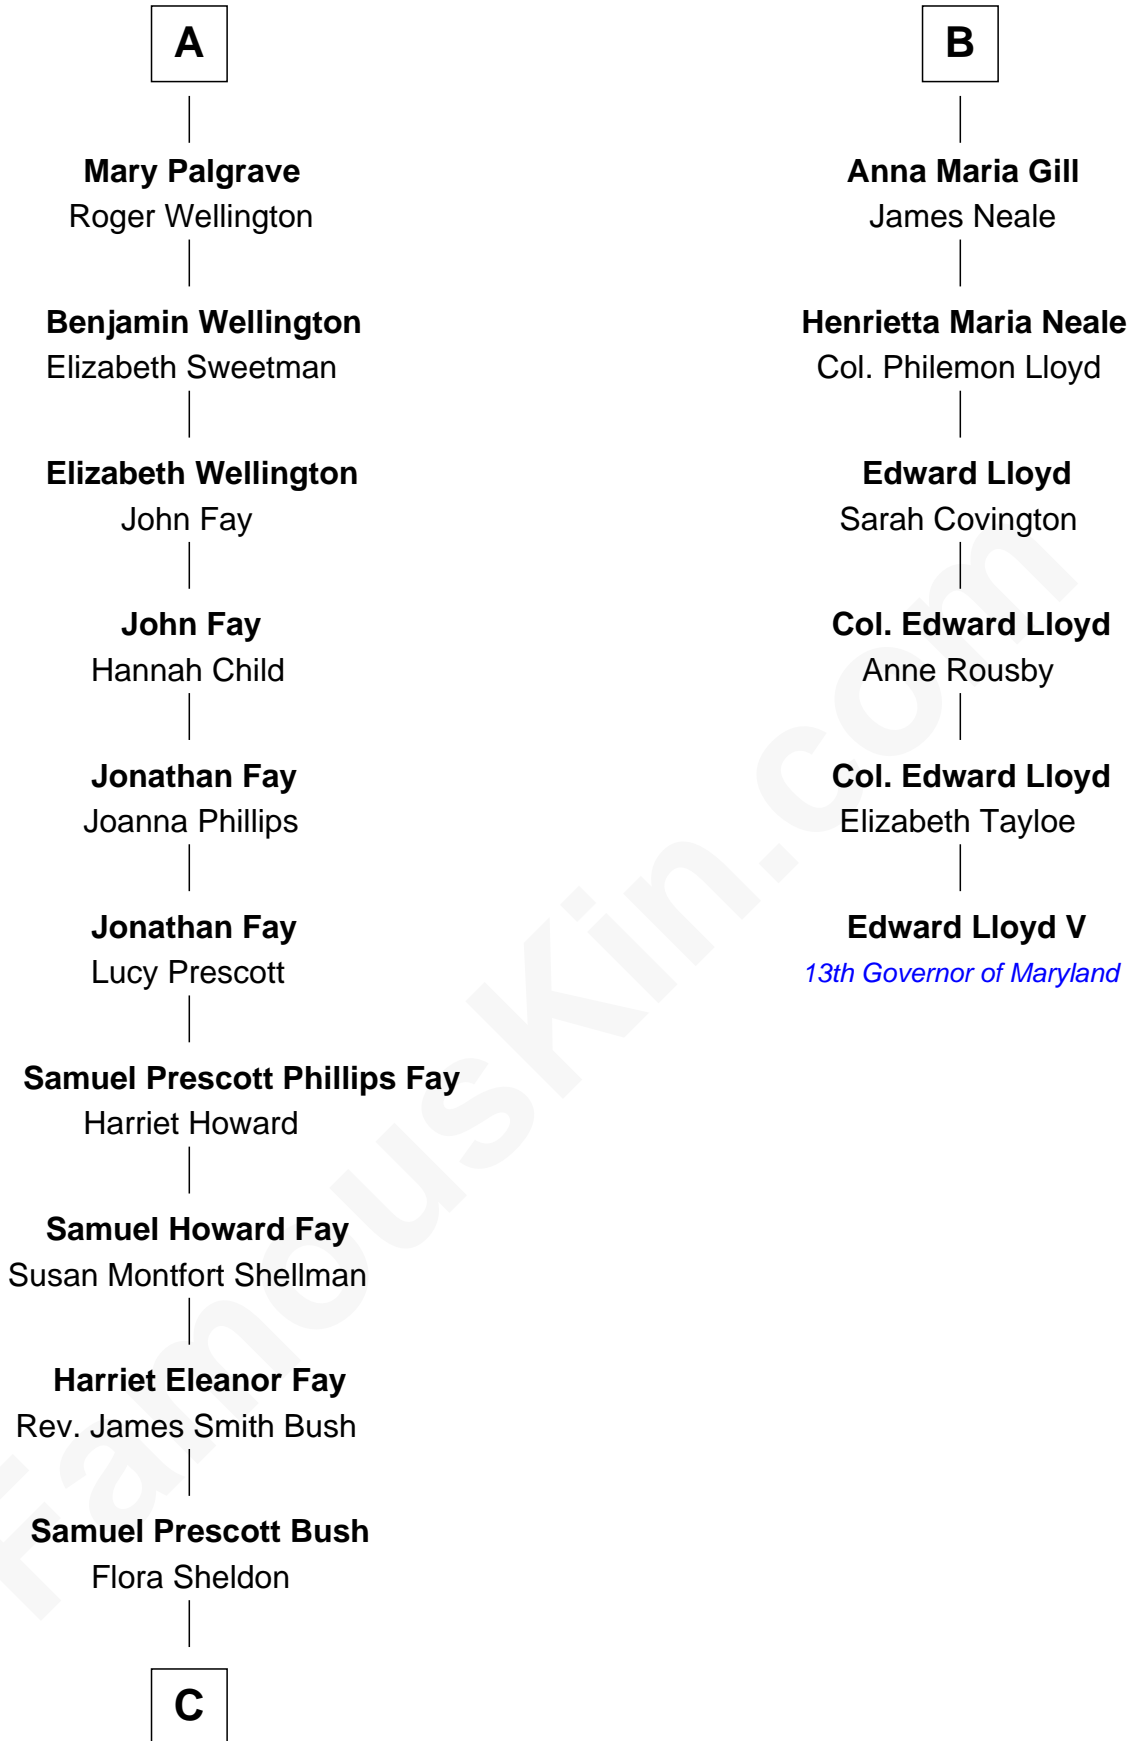

FamousKin.com Relationship Chart of

George W. Bush

43rd U.S. President

12th cousin 7 times removed of

Edward Lloyd V

13th Governor of Maryland

Sir Robert Goushill

Elizabeth Fitzalan

Sir John Stanley

Elizabeth Weever

Margery Stanley

Sir William Torbock

Thomas Torbock

Elizabeth Moore

William Torbock

Catherine Gerard

Margaret Torbock

Oliver Mainwaring

Mary Mainwaring

Benjamin Gill

B

C

—
Prescott Sheldon Bush

Dorothy Wear Walker

—
George Herbert Walker Bush

Barbara Pierce

—
George W. Bush

43rd U.S. President

FamousKin.com