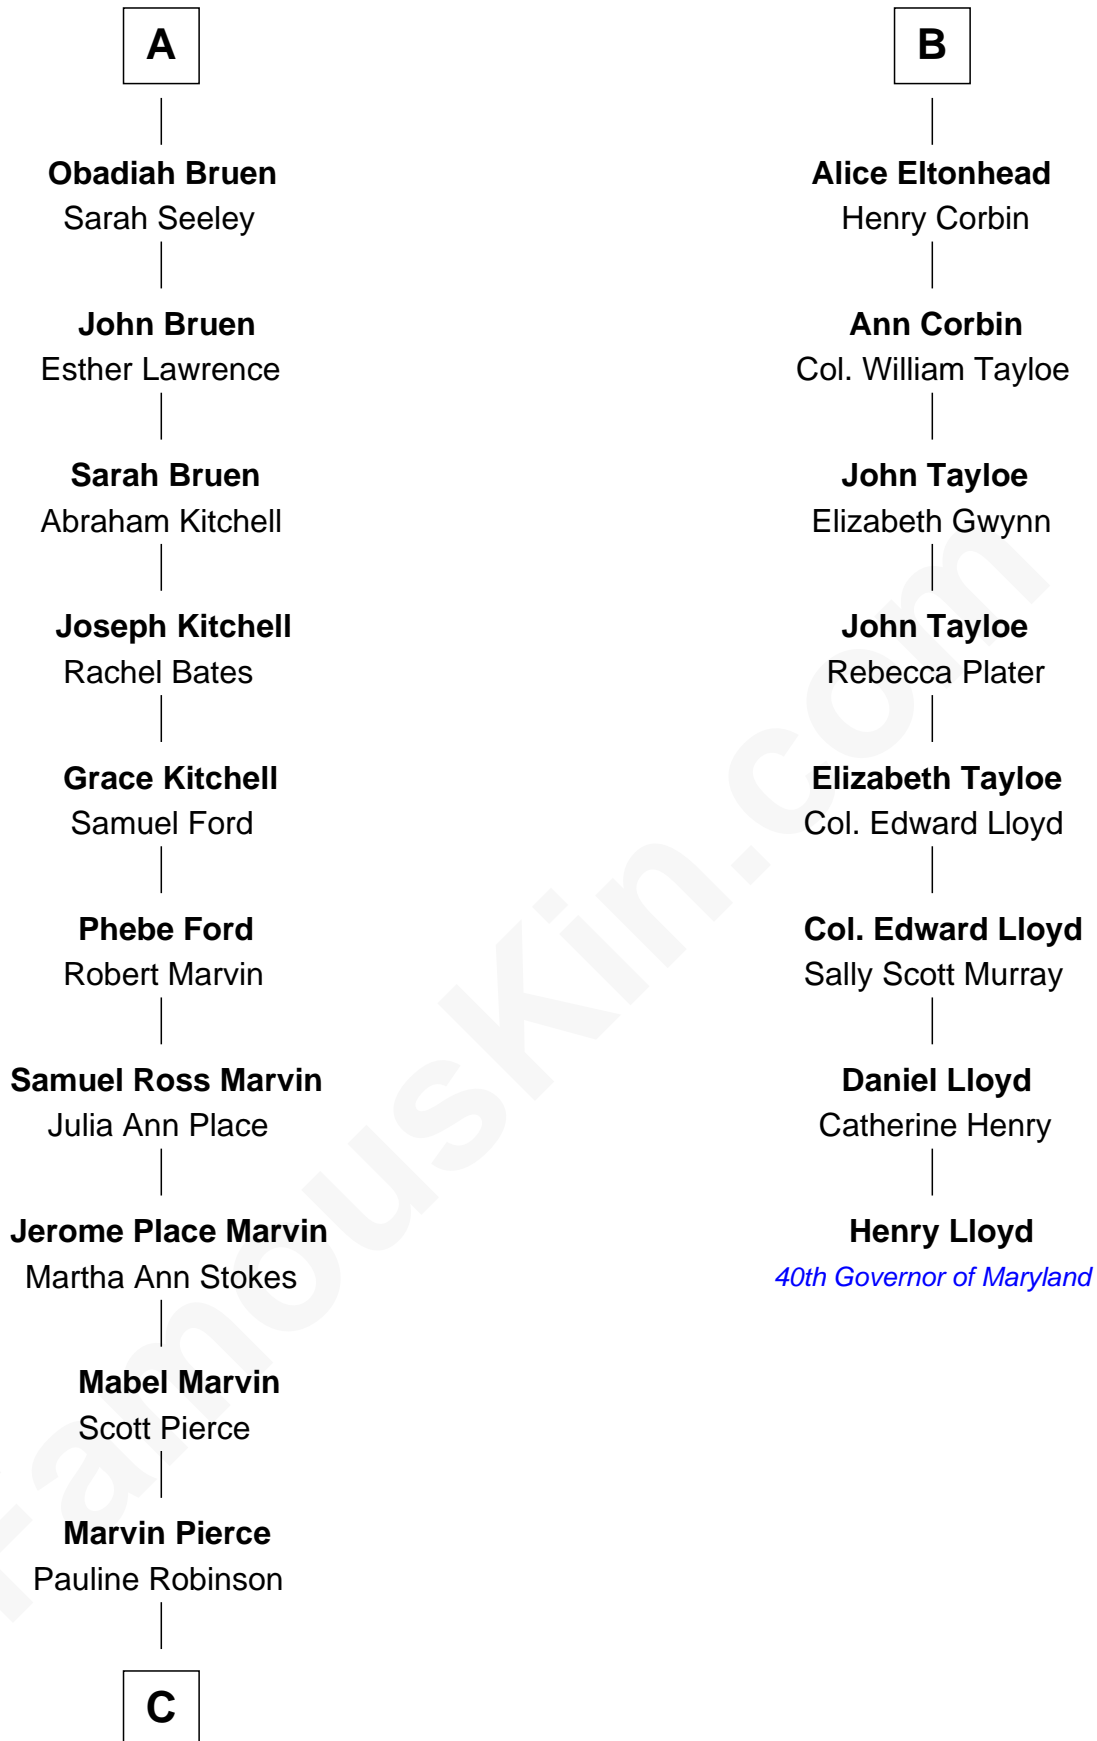

# FamousKin.com Relationship Chart of

**George W. Bush**

*43rd U.S. President*

14th cousin 4 times removed of

**Henry Lloyd**

*40th Governor of Maryland*

**Sir John Savage**  
Maud de Swinnerton

**C**

**Barbara Pierce**  
George Herbert Walker Bush

**George W. Bush**  
*43rd U.S. President*

FamousKin.com