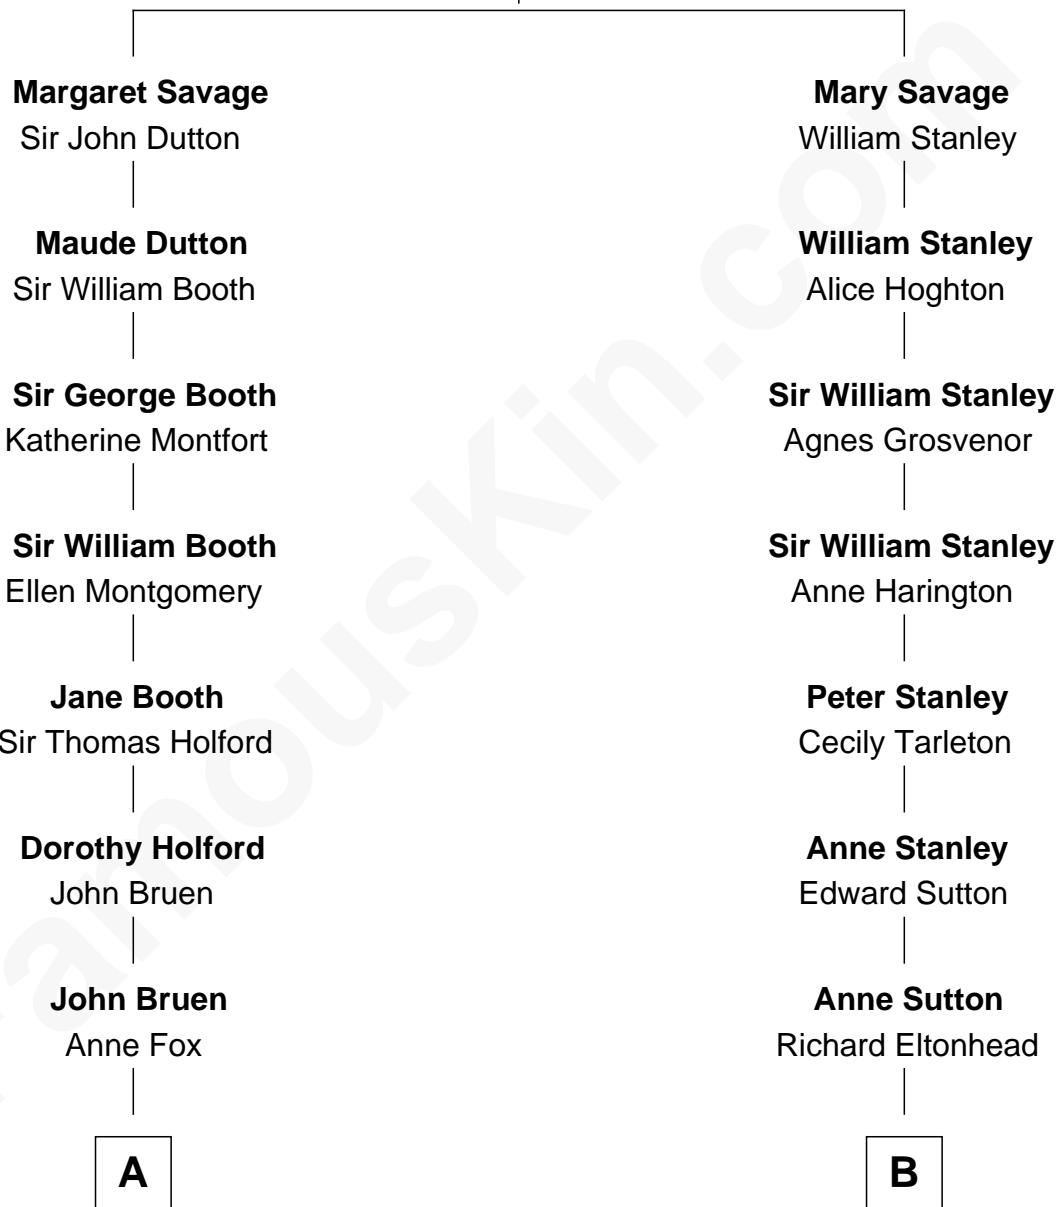

# FamousKin.com Relationship Chart of

**George W. Bush**

*43rd U.S. President*

14th cousin 4 times removed of

**Henry Lloyd**

*40th Governor of Maryland*

**Sir John Savage**  
Maud de Swinnerton

**C**

**Barbara Pierce**  
George Herbert Walker Bush

**George W. Bush**  
*43rd U.S. President*

FamousKin.com