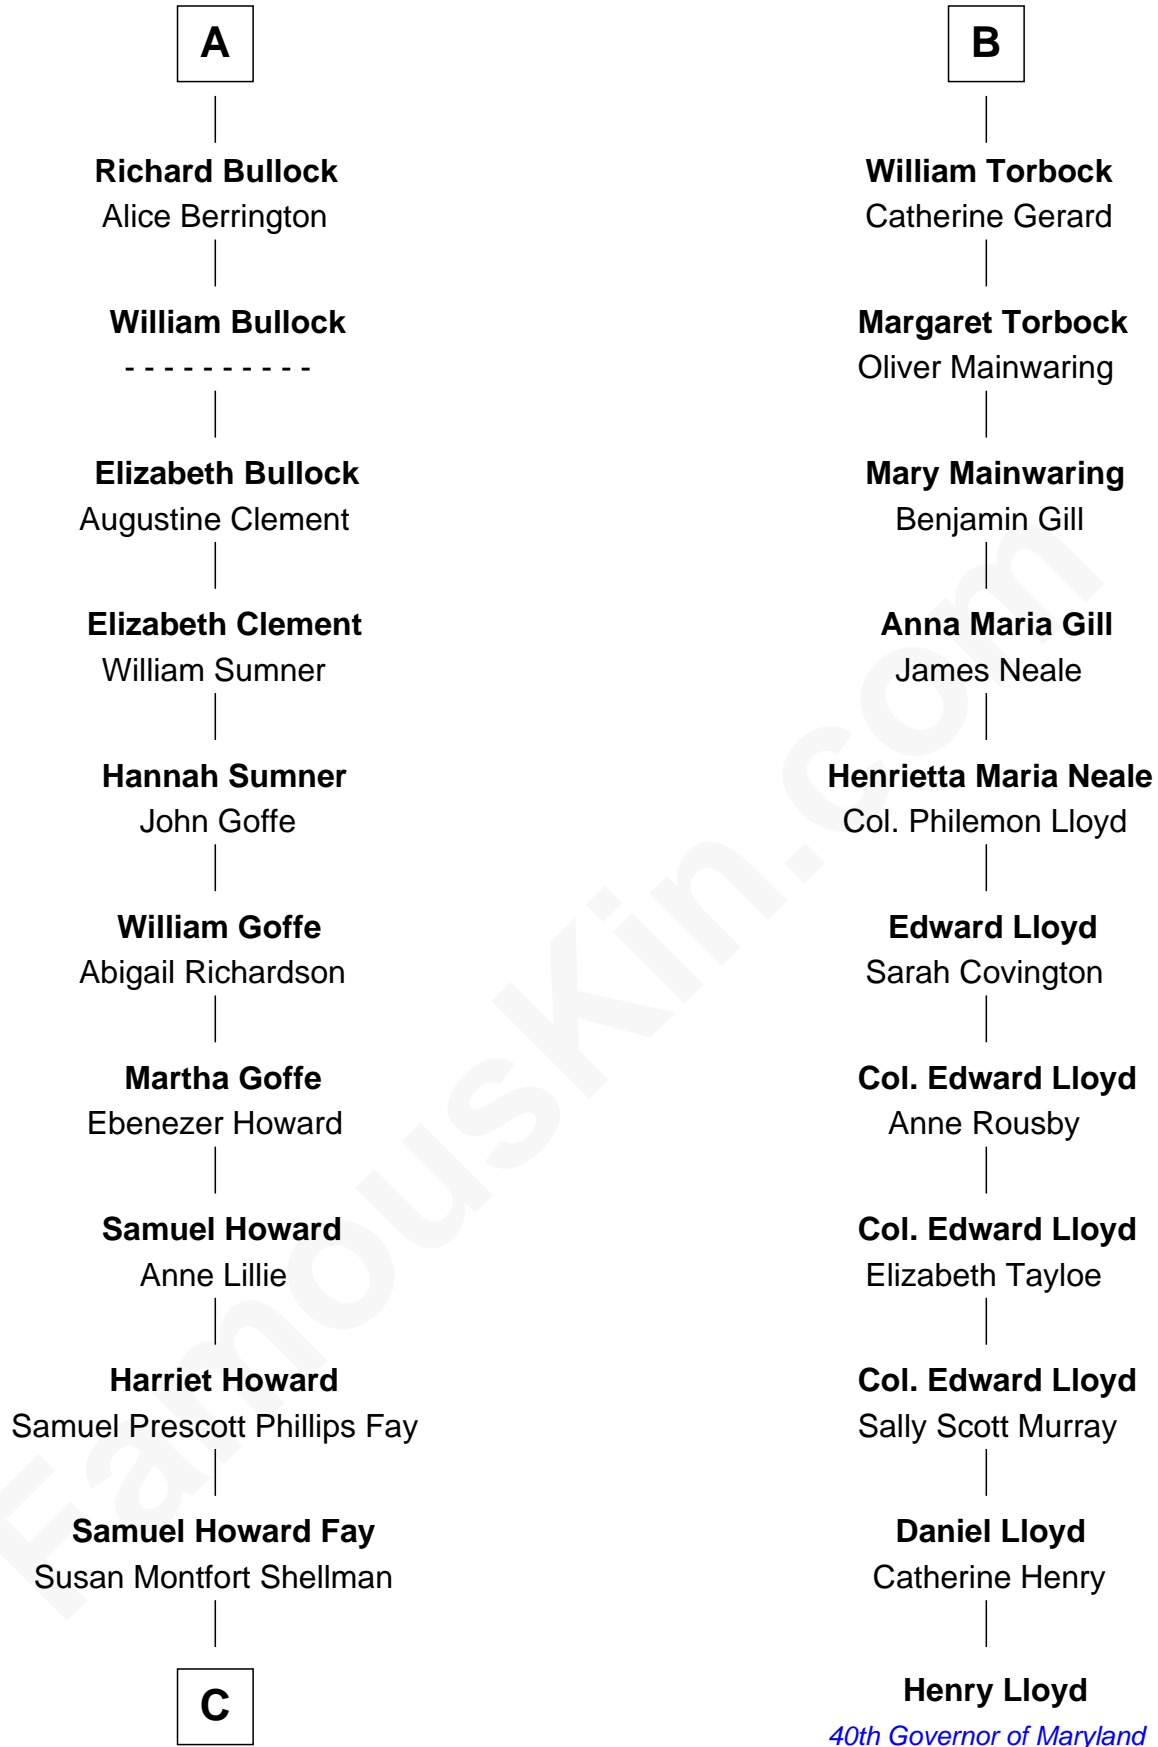

**FamousKin.com**  
**Relationship Chart of**  
**George W. Bush**  
*43rd U.S. President*

**17th cousin 4 times removed of**  
**Henry Lloyd**  
*40th Governor of Maryland*

**Bartholomew de Badlesmere**  
 Margaret de Clare

**C**

—  
**Harriet Eleanor Fay**  
Rev. James Smith Bush

—  
**Samuel Prescott Bush**  
Flora Sheldon

—  
**Prescott Sheldon Bush**  
Dorothy Wear Walker

—  
**George Herbert Walker Bush**  
Barbara Pierce

—  
**George W. Bush**  
*43rd U.S. President*

FamousKin.com