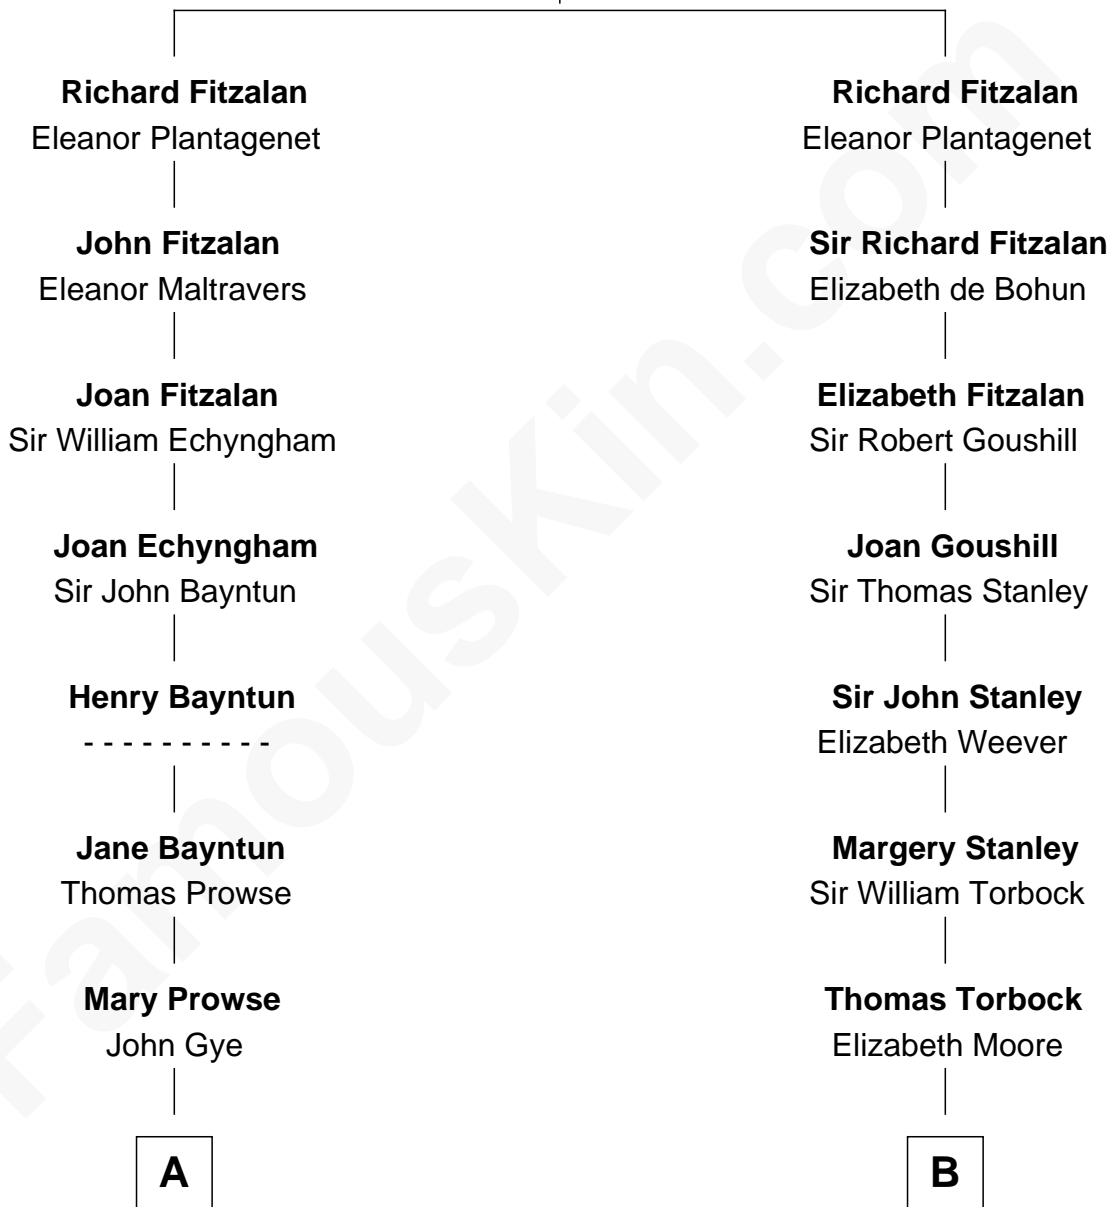

**FamousKin.com**  
**Relationship Chart of**  
**George W. Bush**  
*43rd U.S. President*

**17th cousin 3 times removed of**  
**Henry Lloyd**  
*40th Governor of Maryland*

**Edmund Fitzalan**  
 Alice de Warenne

**C**

—  
**Scott Pierce**  
Mabel Marvin

—  
**Marvin Pierce**  
Pauline Robinson

—  
**Barbara Pierce**  
George Herbert Walker Bush

—  
**George W. Bush**  
*43rd U.S. President*

FamousKin.com