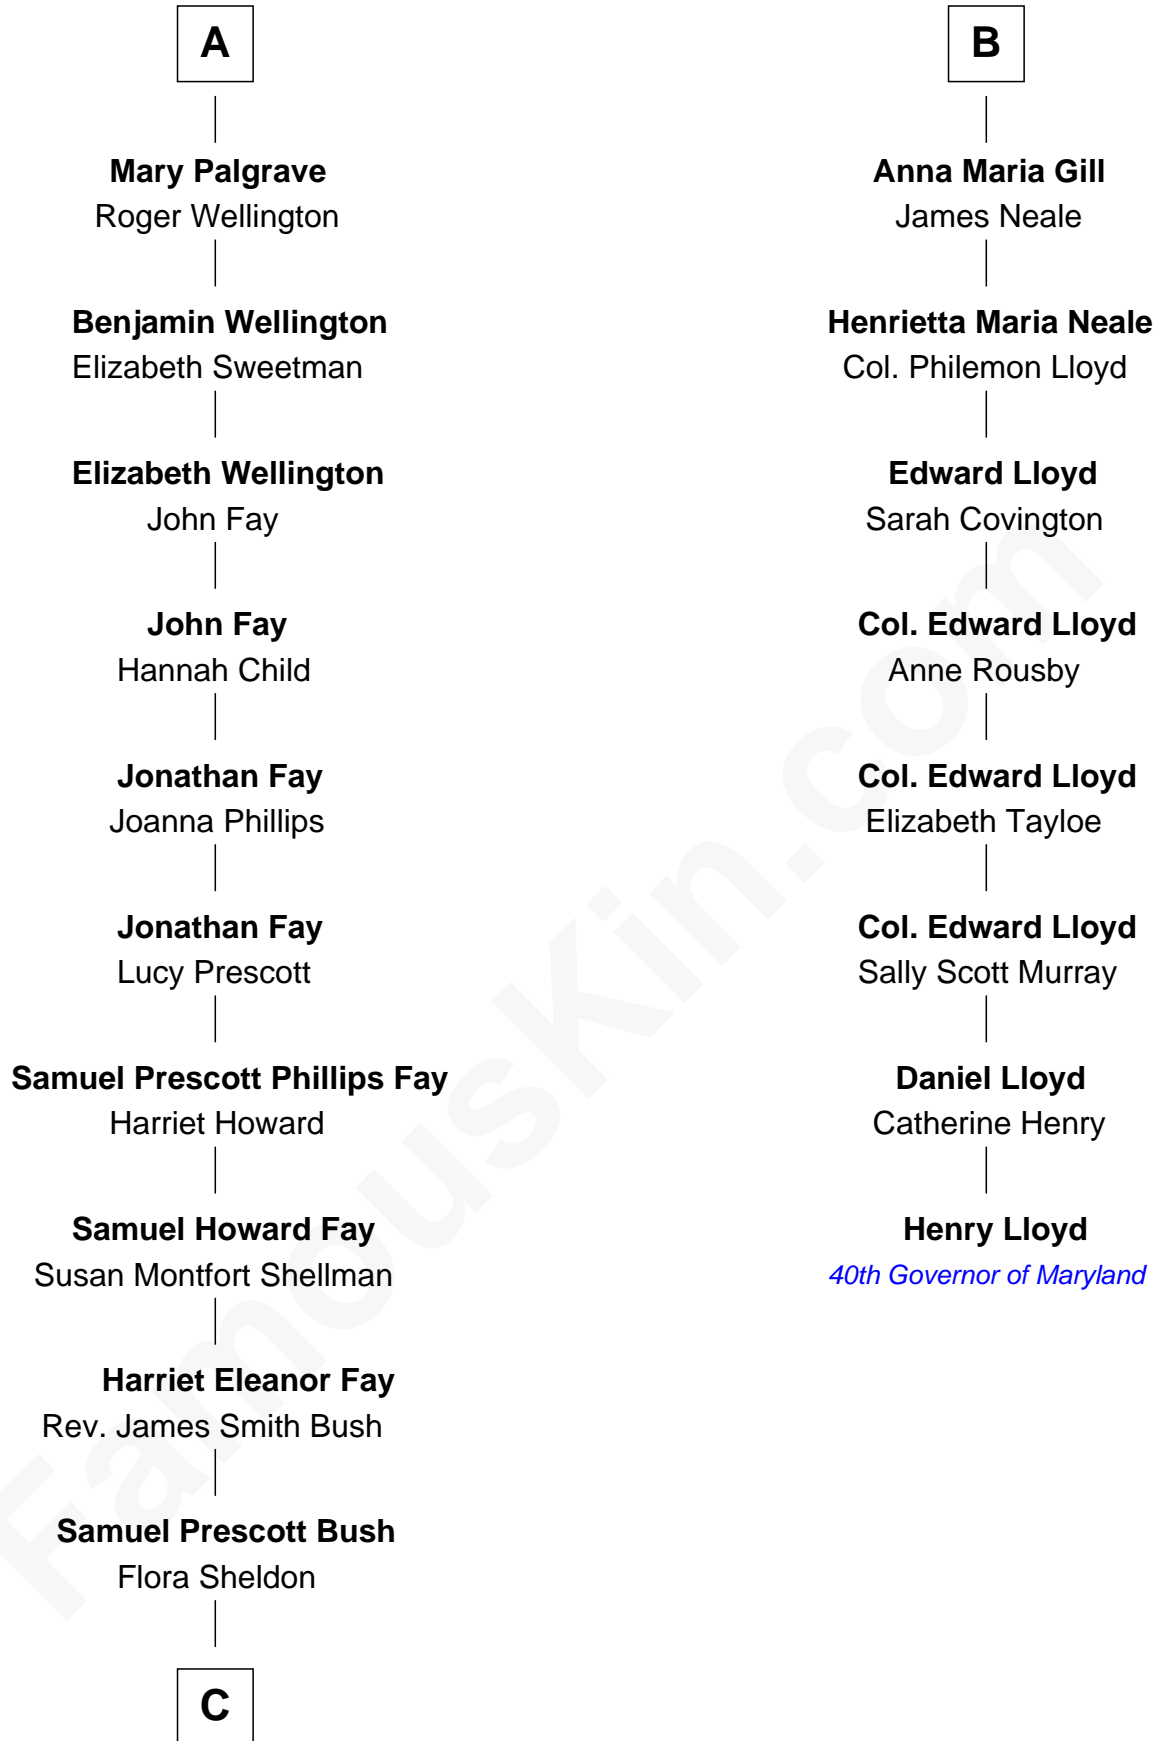

FamousKin.com Relationship Chart of

George W. Bush
43rd U.S. President

14th cousin 5 times removed of

Henry Lloyd
40th Governor of Maryland

Sir Robert Goushill
Elizabeth Fitzalan

Elizabeth Goushill
Sir Robert Wingfield

Joan Goushill
Sir Thomas Stanley

Elizabeth Wingfield
Sir William Brandon

Sir John Stanley
Elizabeth Weever

Eleanor Brandon
John Glemham

Margery Stanley
Sir William Torbock

Anne Glemham
Henry Palgrave

Thomas Torbock
Elizabeth Moore

Thomas Palgrave
Alice Gunton

William Torbock
Catherine Gerard

Rev. Edward Palgrave

Margaret Torbock
Oliver Mainwaring

Dr. Richard Palgrave
Anna -----

Mary Mainwaring
Benjamin Gill

A

B

C

—
Prescott Sheldon Bush

Dorothy Wear Walker

—
George Herbert Walker Bush

Barbara Pierce

—
George W. Bush

43rd U.S. President

FamousKin.com