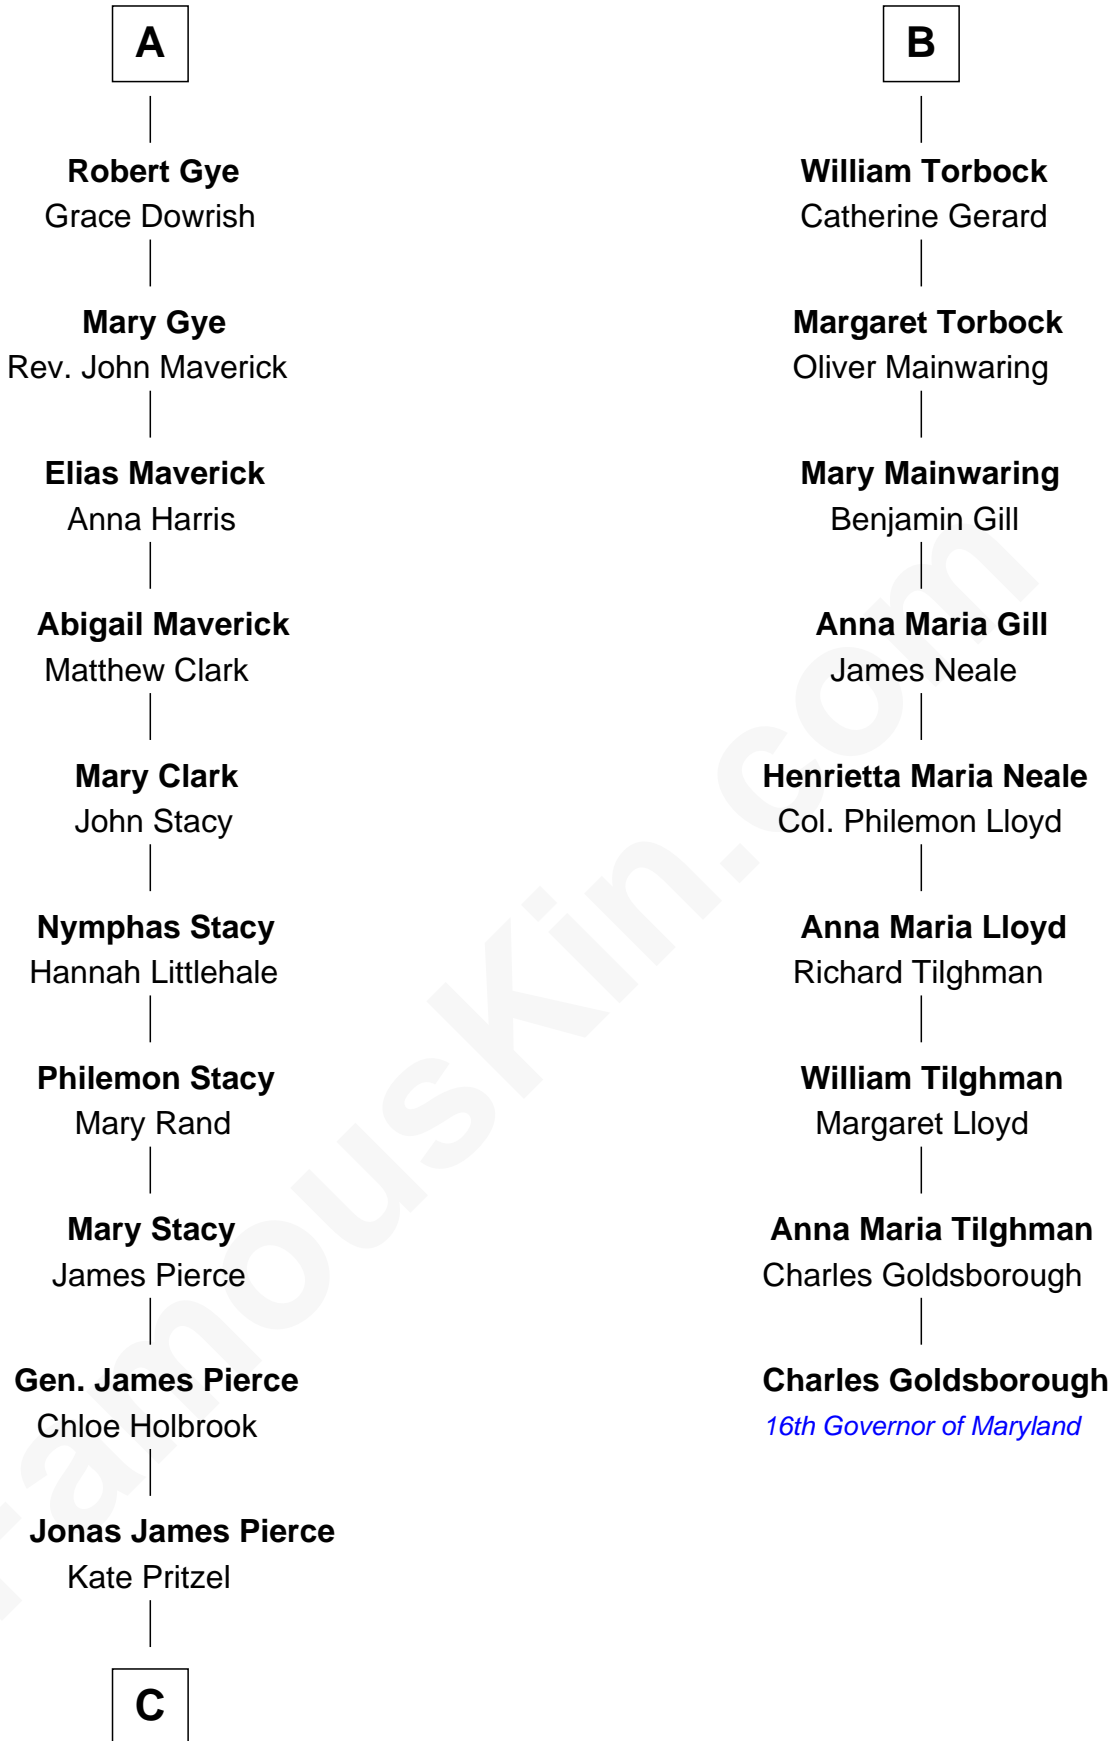

FamousKin.com Relationship Chart of

George W. Bush

43rd U.S. President

15th cousin 5 times removed of

Charles Goldsborough

16th Governor of Maryland

Henry Plantagenet

Maud de Chaworth

Eleanor Plantagenet

Richard Fitzalan

John Fitzalan

Eleanor Maltravers

Joan Fitzalan

Sir William Echyngham

Joan Echyngham

Sir John Bayntun

Sir Richard Fitzalan

Elizabeth de Bohun

Elizabeth Fitzalan

Sir Robert Goushill

Joan Goushill

Sir Thomas Stanley

Sir John Stanley

Elizabeth Weever

Margery Stanley

Sir William Torbock

Thomas Torbock

Elizabeth Moore

B

C

—
Scott Pierce
Mabel Marvin

—
Marvin Pierce
Pauline Robinson