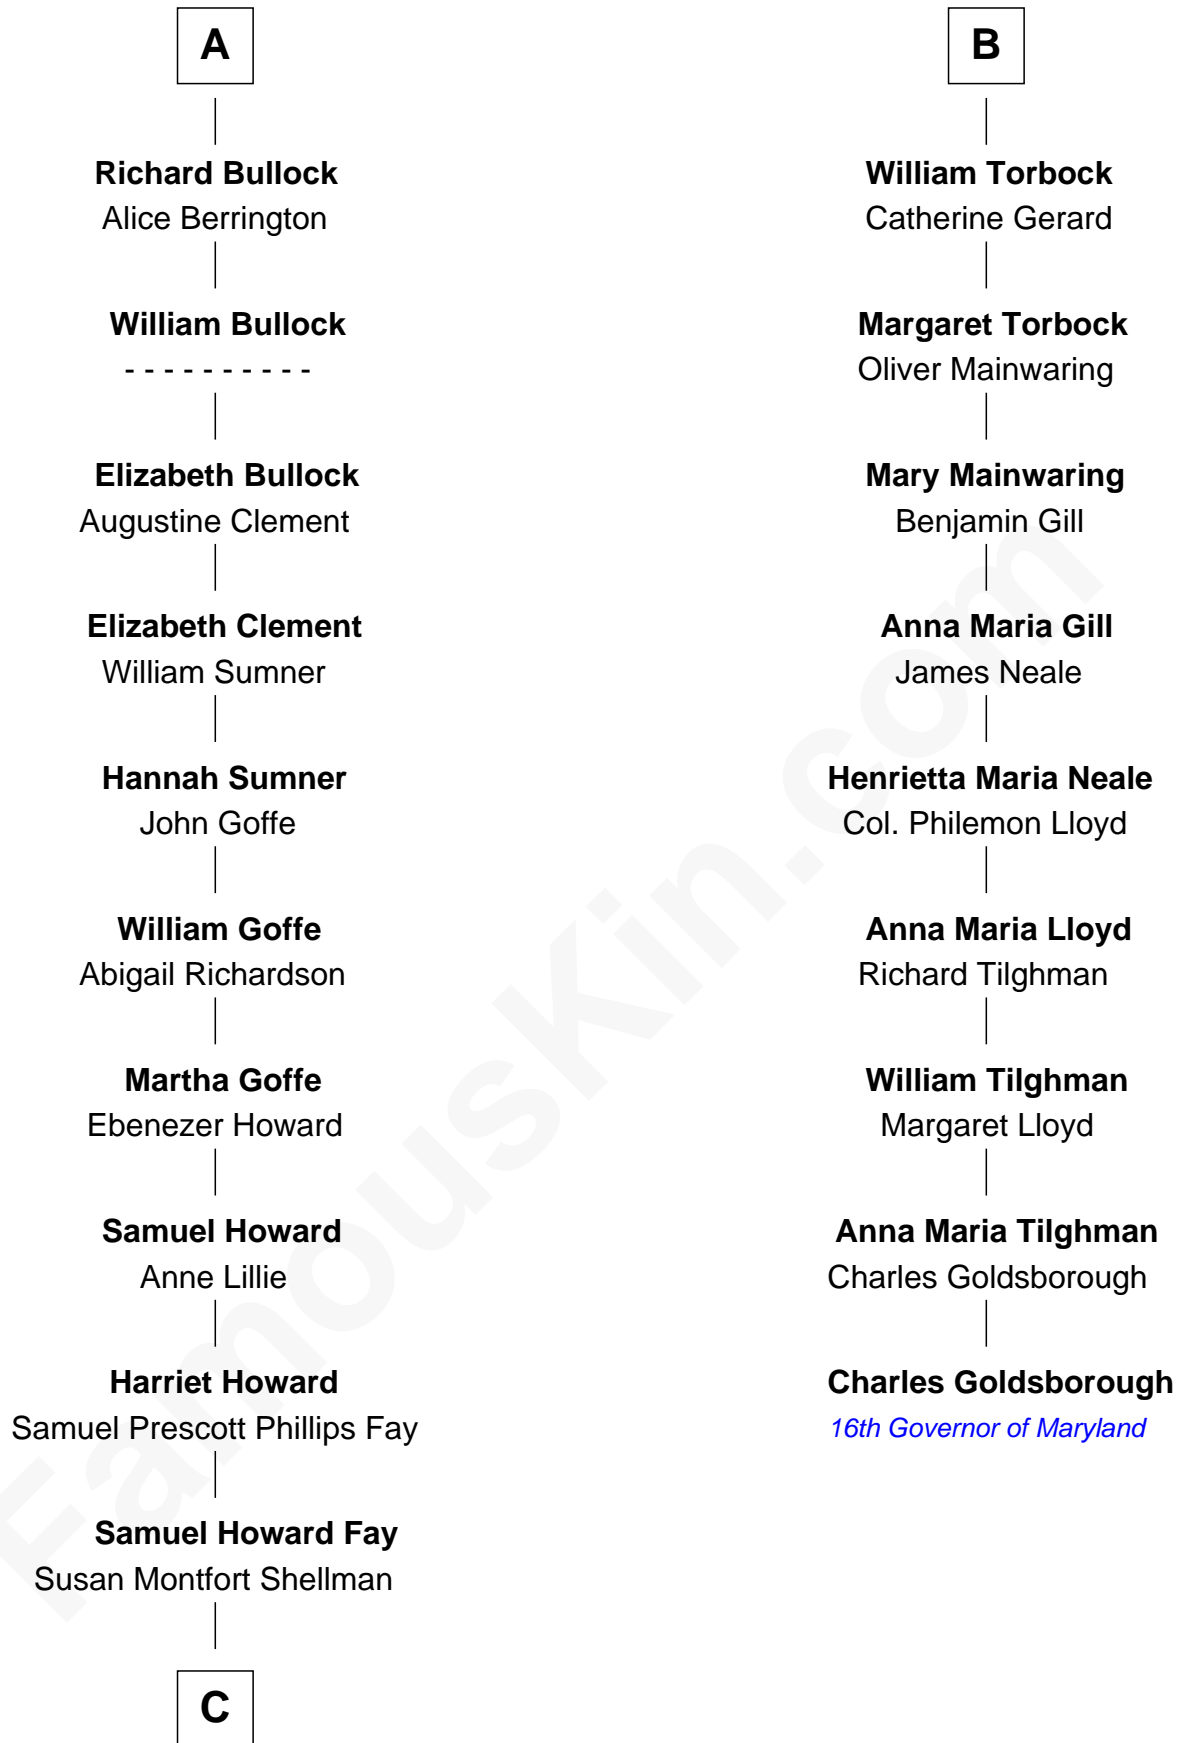

FamousKin.com
Relationship Chart of
George W. Bush
43rd U.S. President

15th cousin 6 times removed of
Charles Goldsborough
16th Governor of Maryland

Bartholomew de Badlesmere
 Margaret de Clare

C

—
Harriet Eleanor Fay
Rev. James Smith Bush

—
Samuel Prescott Bush
Flora Sheldon

—
Prescott Sheldon Bush
Dorothy Wear Walker

—
George Herbert Walker Bush
Barbara Pierce

—
George W. Bush
43rd U.S. President

FamousKin.com