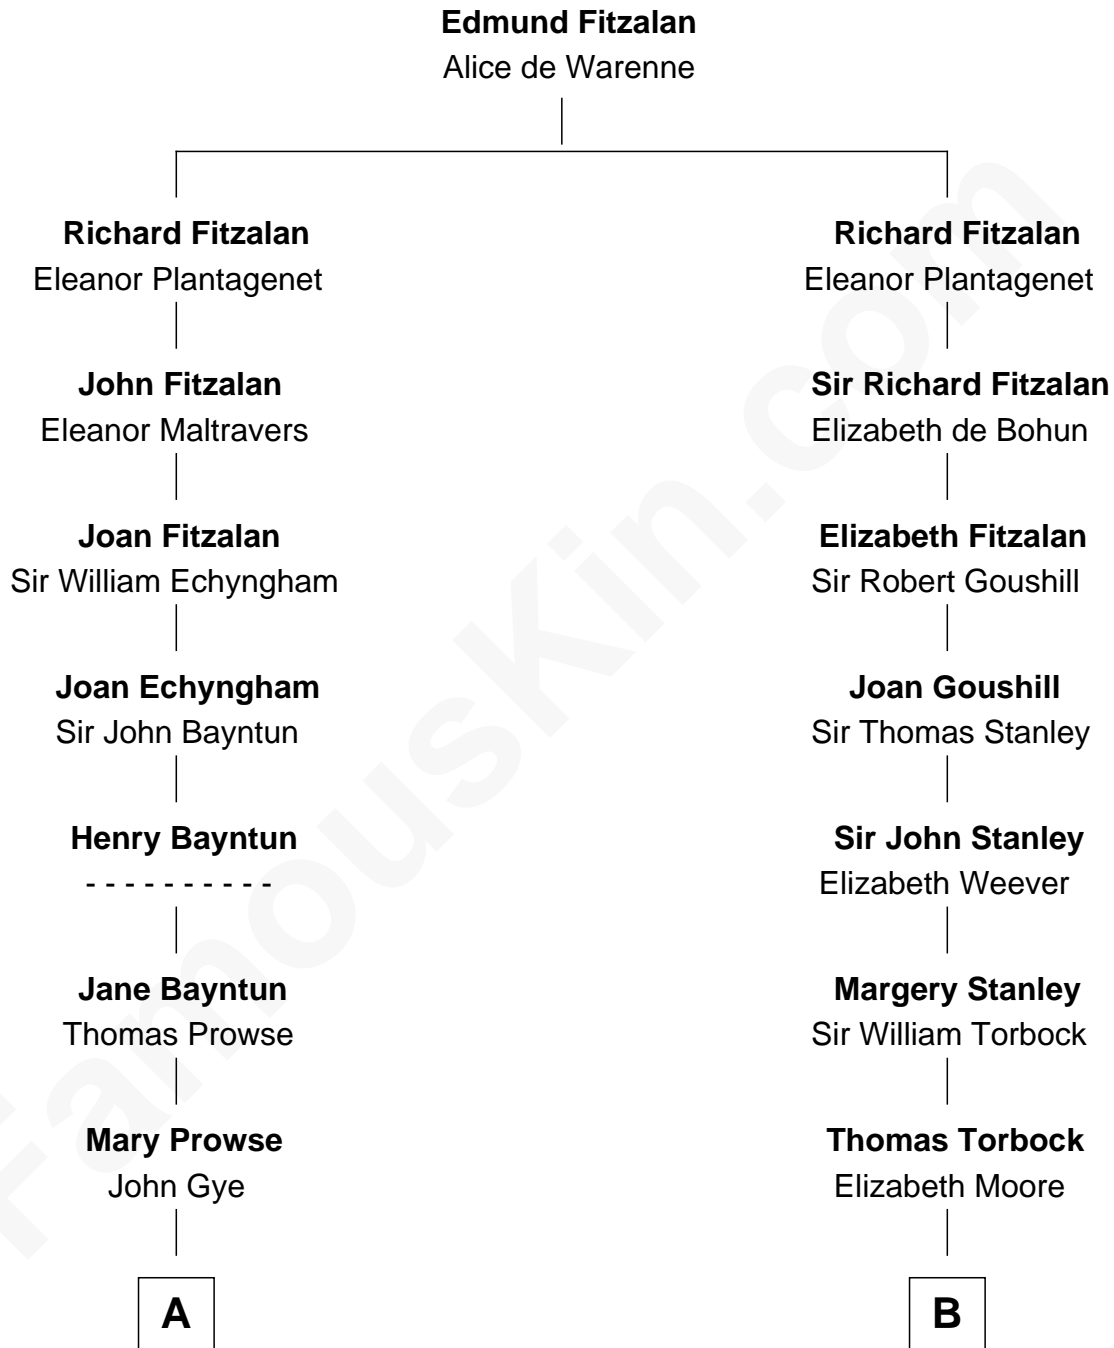

FamousKin.com
Relationship Chart of
George W. Bush
43rd U.S. President

15th cousin 5 times removed of
Charles Goldsborough
16th Governor of Maryland

C

—
Scott Pierce
Mabel Marvin

—
Marvin Pierce
Pauline Robinson

—
Barbara Pierce
George Herbert Walker Bush

—
George W. Bush
43rd U.S. President

FamousKin.com