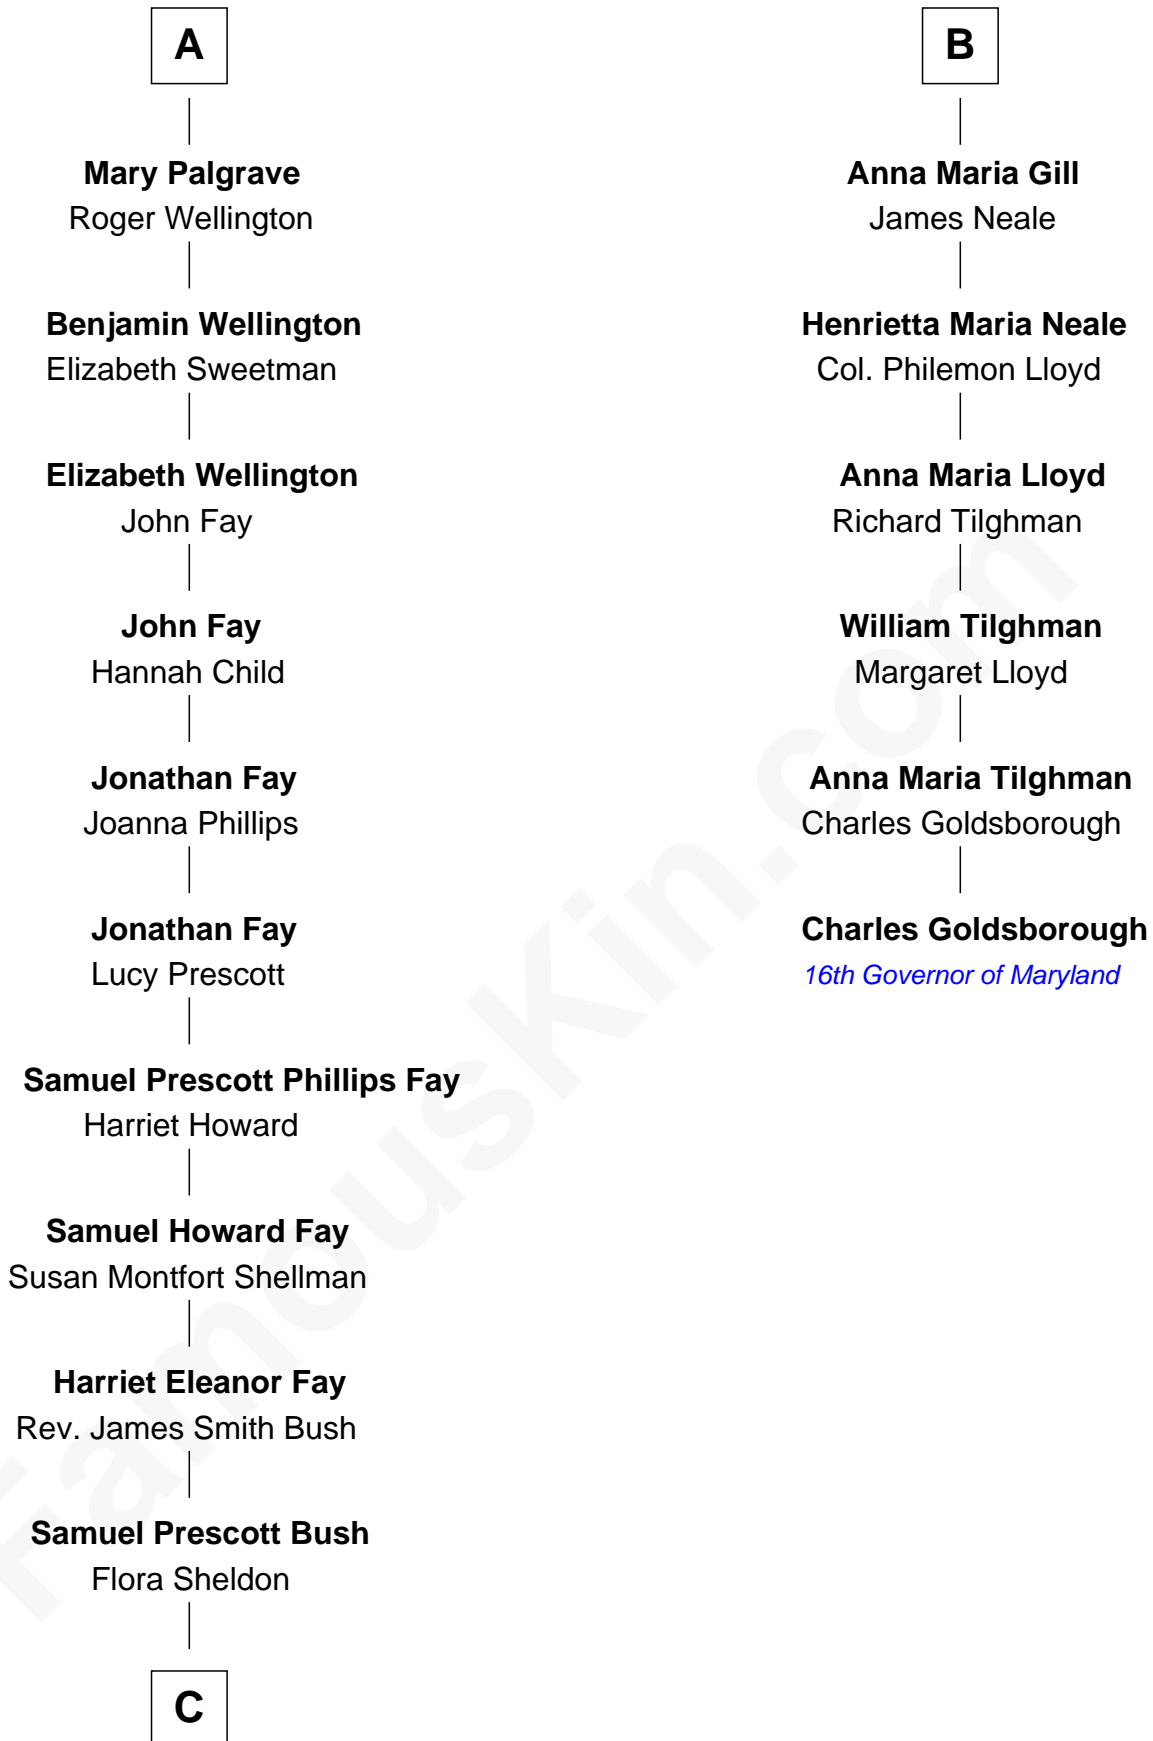

FamousKin.com Relationship Chart of

George W. Bush

43rd U.S. President

12th cousin 7 times removed of

Charles Goldsborough

16th Governor of Maryland

Sir Robert Goushill

Elizabeth Fitzalan

Sir John Stanley

Elizabeth Weever

Margery Stanley

Sir William Torbock

Thomas Torbock

Elizabeth Moore

William Torbock

Catherine Gerard

Margaret Torbock

Oliver Mainwaring

Mary Mainwaring

Benjamin Gill

B

C

—
Prescott Sheldon Bush

Dorothy Wear Walker

—
George Herbert Walker Bush

Barbara Pierce

—
George W. Bush

43rd U.S. President

FamousKin.com