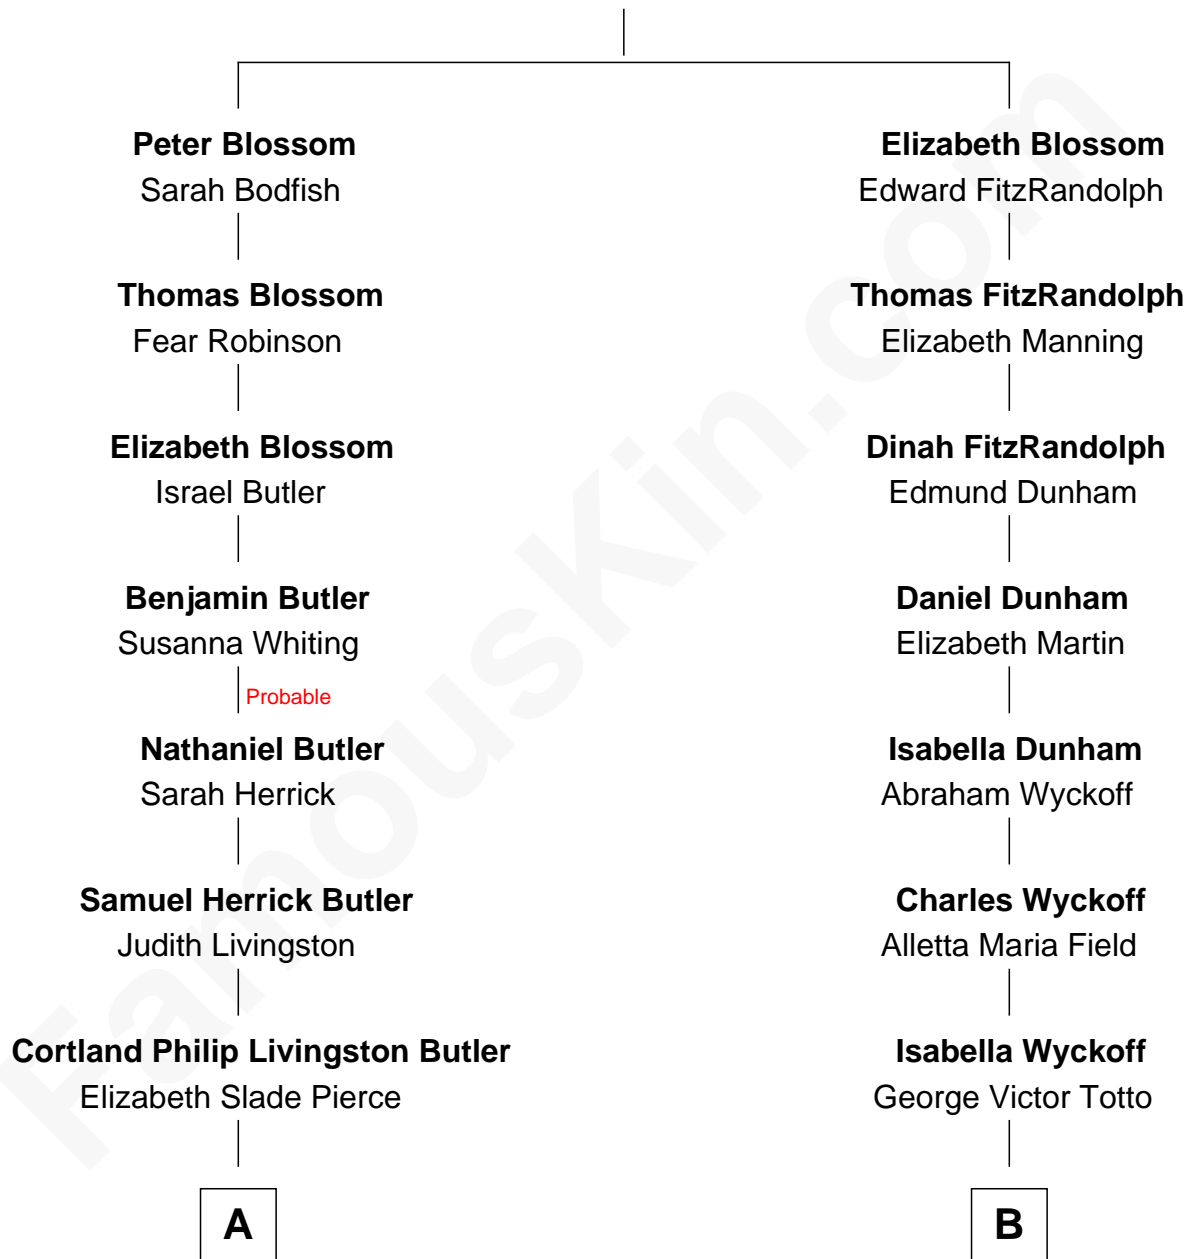

# FamousKin.com Relationship Chart of

**George W. Bush**  
43rd U.S. President

8th cousin 3 times removed of

**Georgia O'Keeffe**  
American Artist

**Thomas Blossom**  
Anne Elsdon

**A**

**Mary Elizabeth Butler**  
Robert Emmet Sheldon

**Flora Sheldon**  
Samuel Prescott Bush

**Prescott Sheldon Bush**  
Dorothy Wear Walker

**George Herbert Walker Bush**  
Barbara Pierce

**George W. Bush**  
*43rd U.S. President*

**B**

**Ida Ten Eyck Totto**  
Francis Calyxtus O'Keeffe

**Georgia O'Keeffe**  
*American Artist*

FamousKin.com