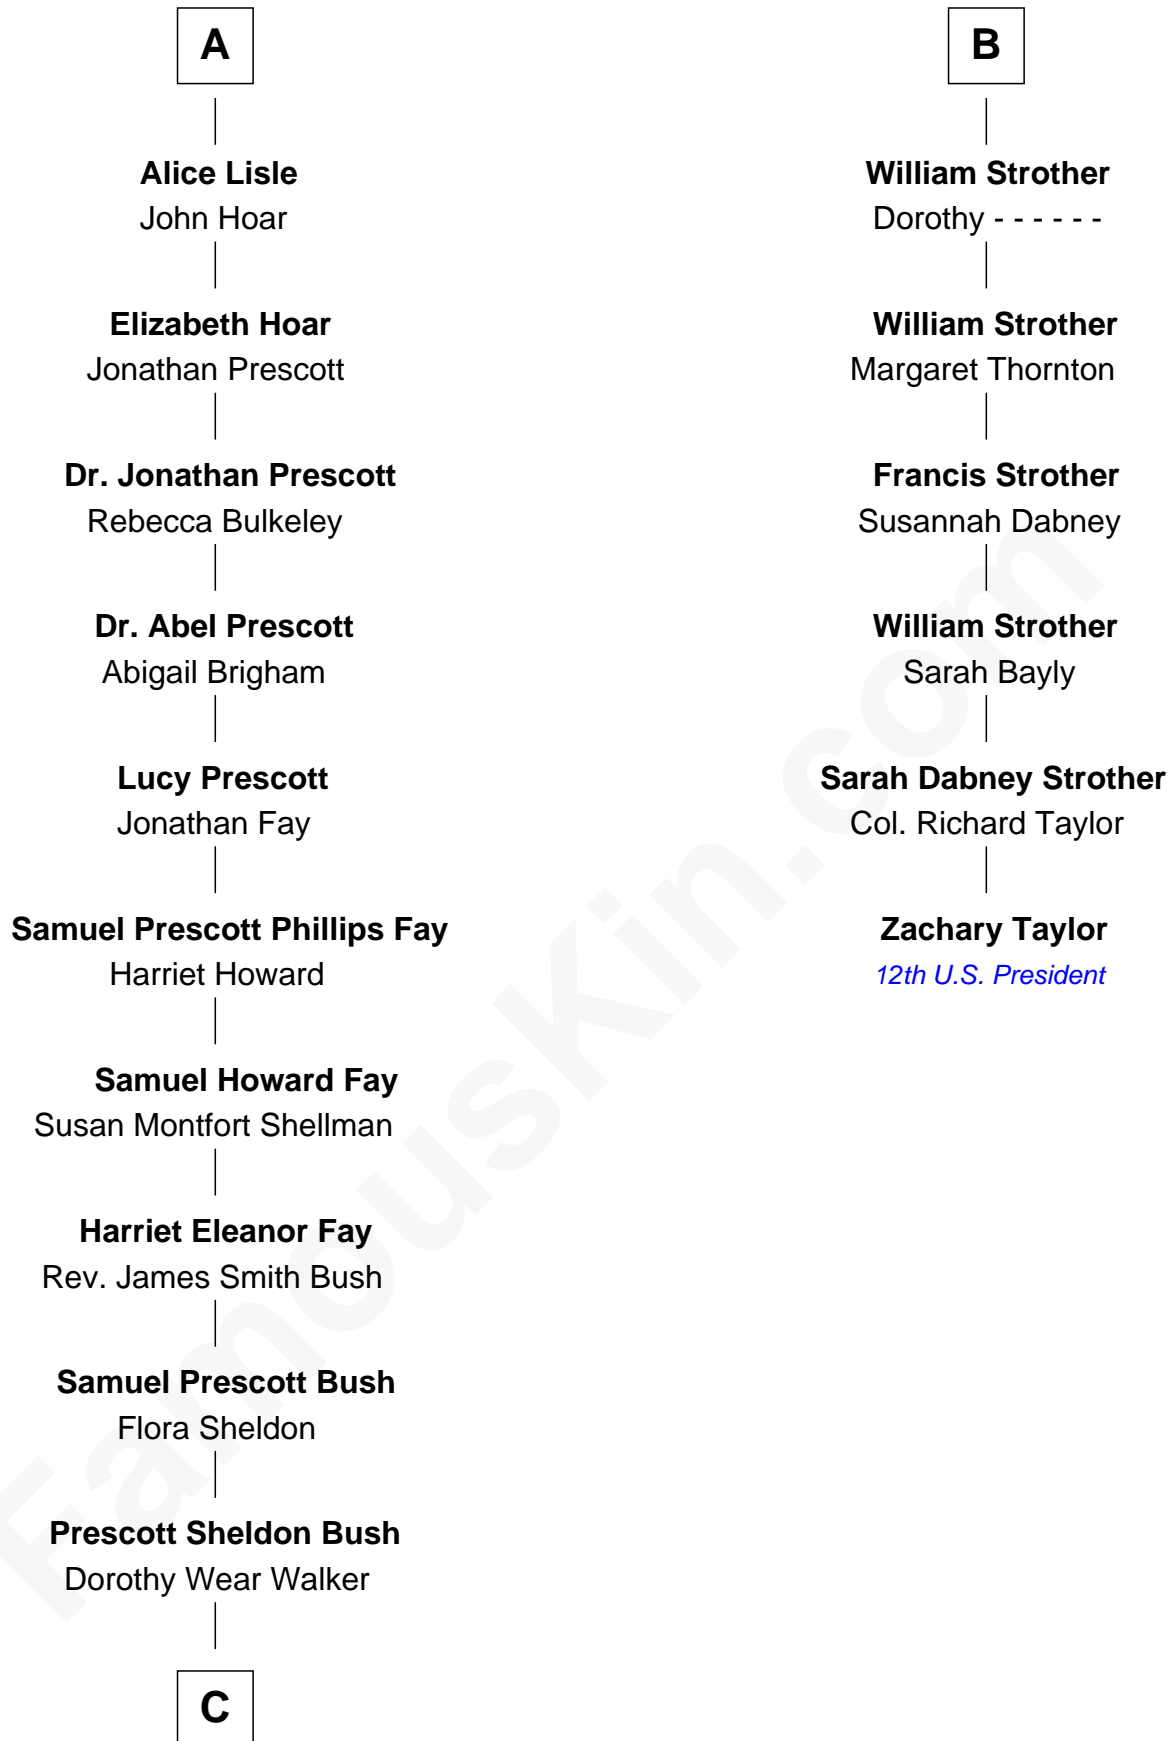

FamousKin.com
Relationship Chart of
George W. Bush
43rd U.S. President

12th cousin 6 times removed of
Zachary Taylor
12th U.S. President

Sir Humphrey Stafford
 Eleanor Aylesbury

C

George Herbert Walker Bush

Barbara Pierce

George W. Bush

43rd U.S. President

FamousKin.com