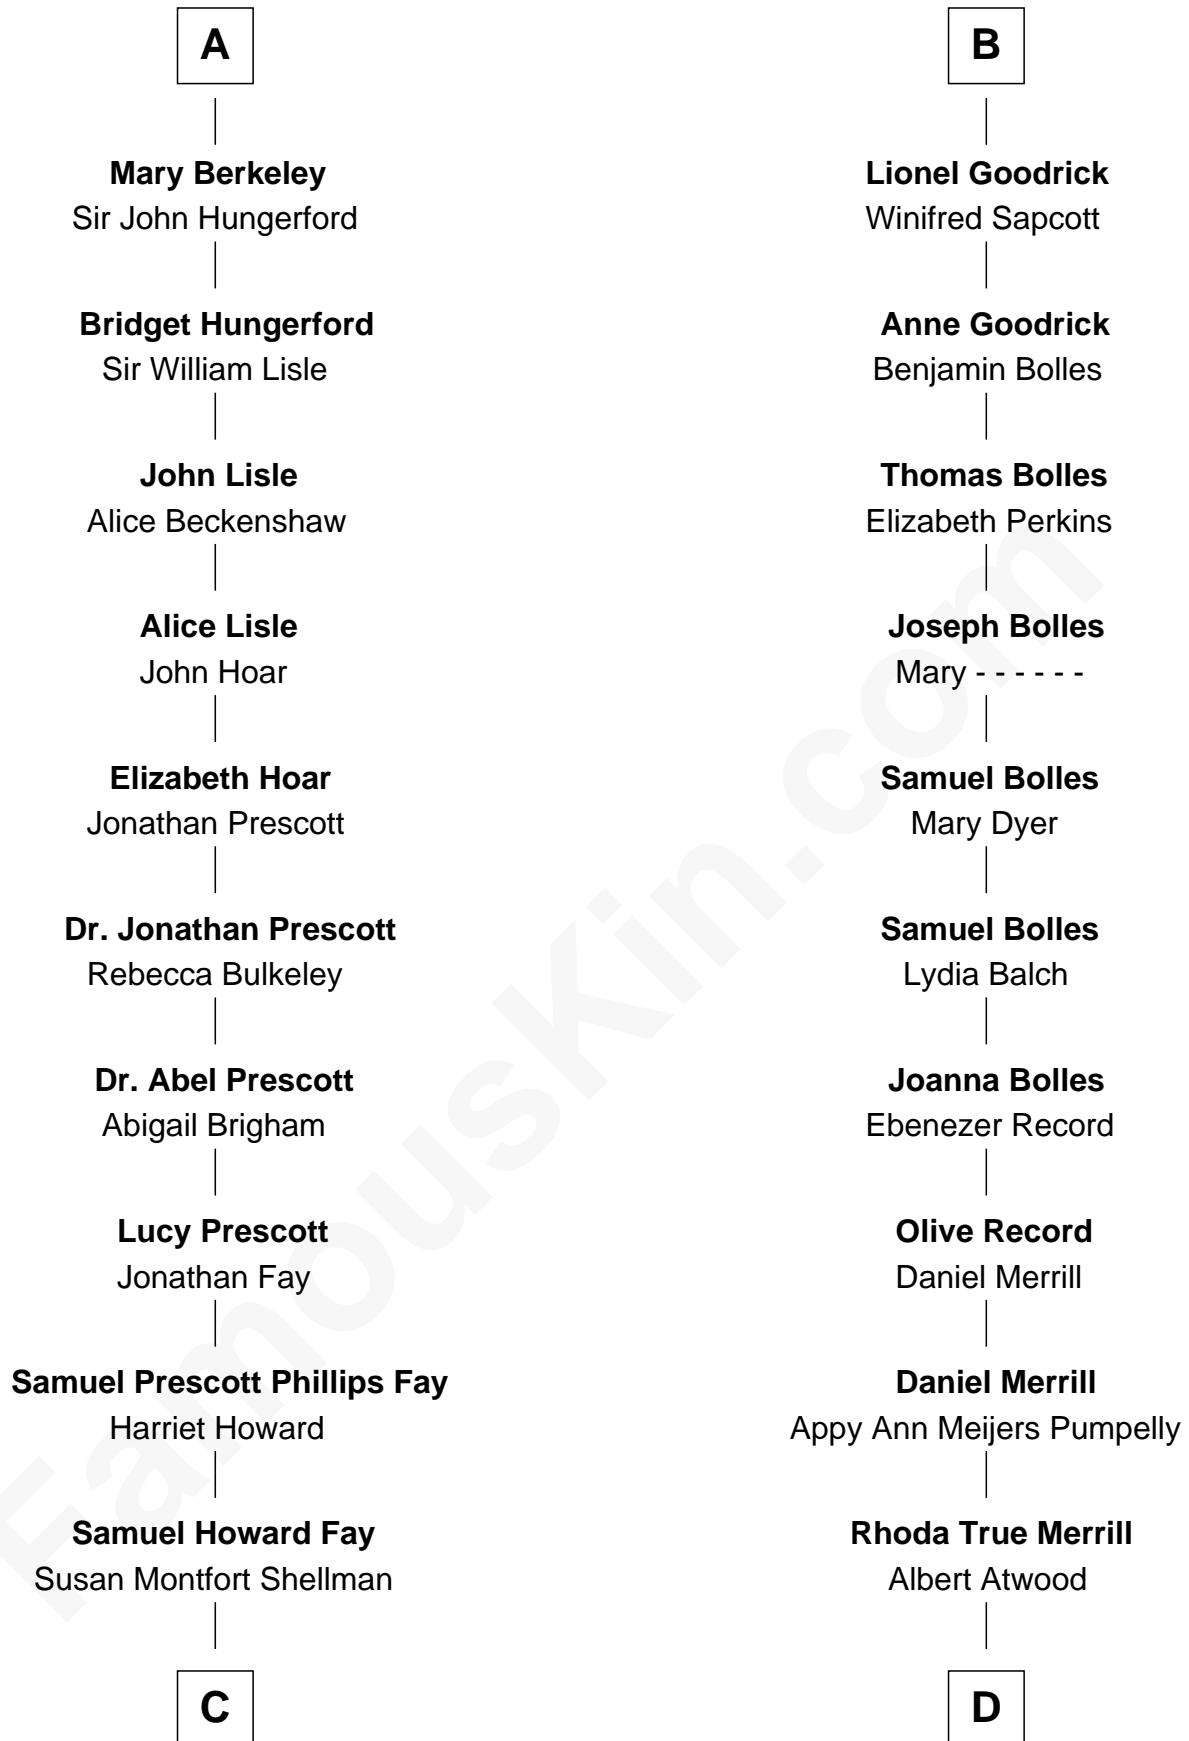

# FamousKin.com Relationship Chart of

**George W. Bush**

*43rd U.S. President*

21st cousin of

**Dave Cowens**

*NBA Hall of Famer*

**C**

**Harriet Eleanor Fay**  
Rev. James Smith Bush

**Samuel Prescott Bush**  
Flora Sheldon

**Prescott Sheldon Bush**  
Dorothy Wear Walker

**George Herbert Walker Bush**  
Barbara Pierce

**George W. Bush**  
*43rd U.S. President*

**D**

**Thomas Albert Atwood**  
Priscilla Ann Kelly