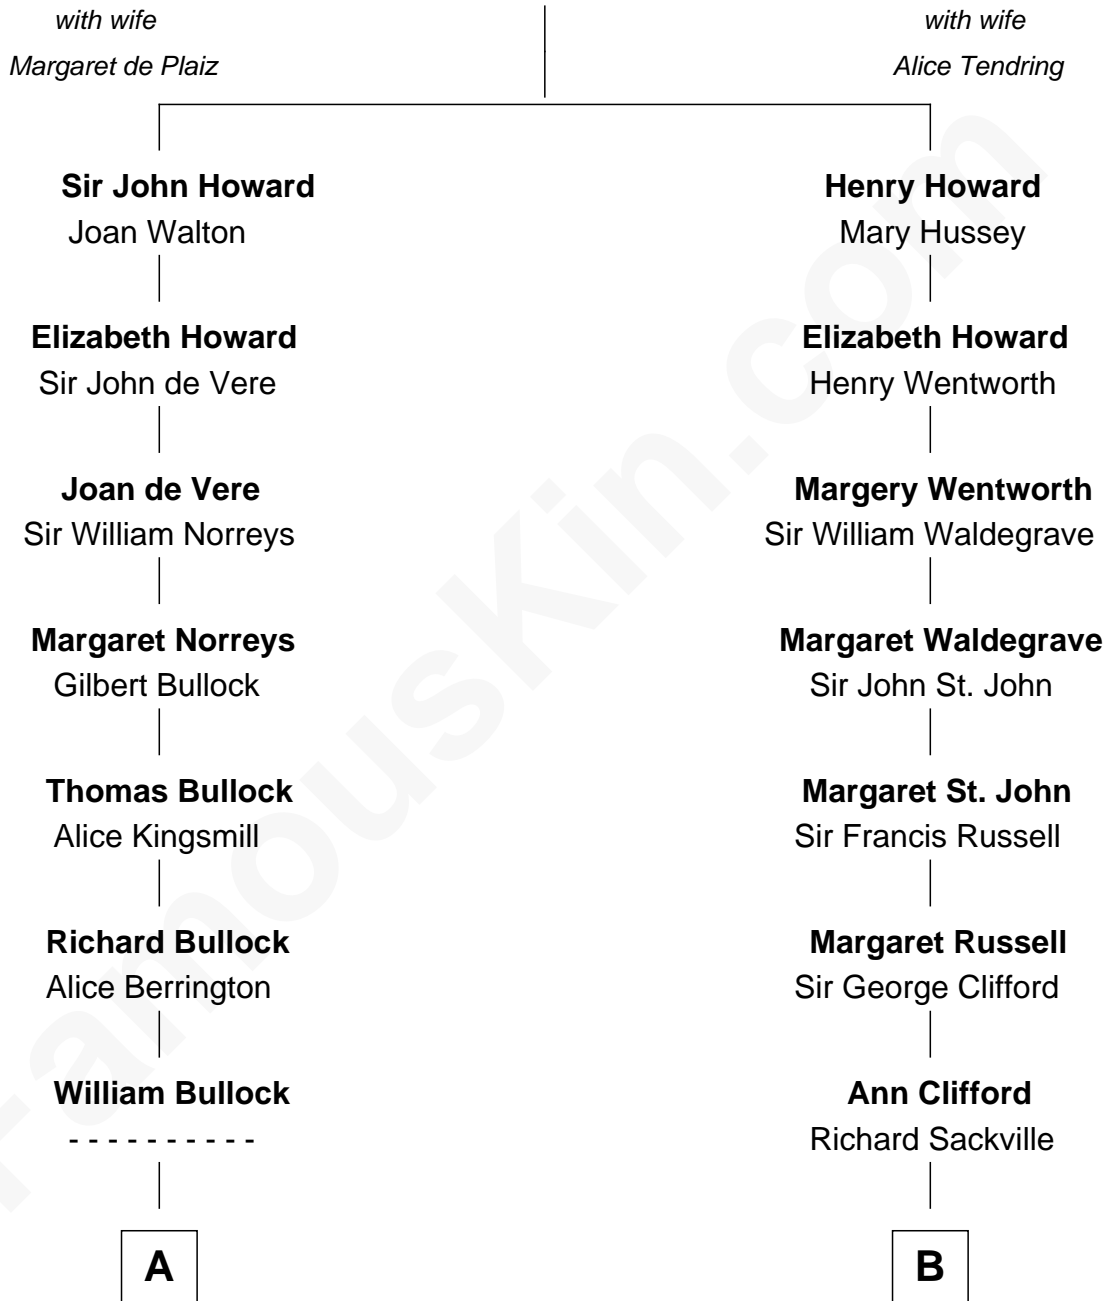

FamousKin.com Relationship Chart of

George W. Bush

43rd U.S. President

18th cousin 1 time removed of

Kit Harington

TV Actor - "Game of Thrones"

Sir John Howard

FamousKin.com