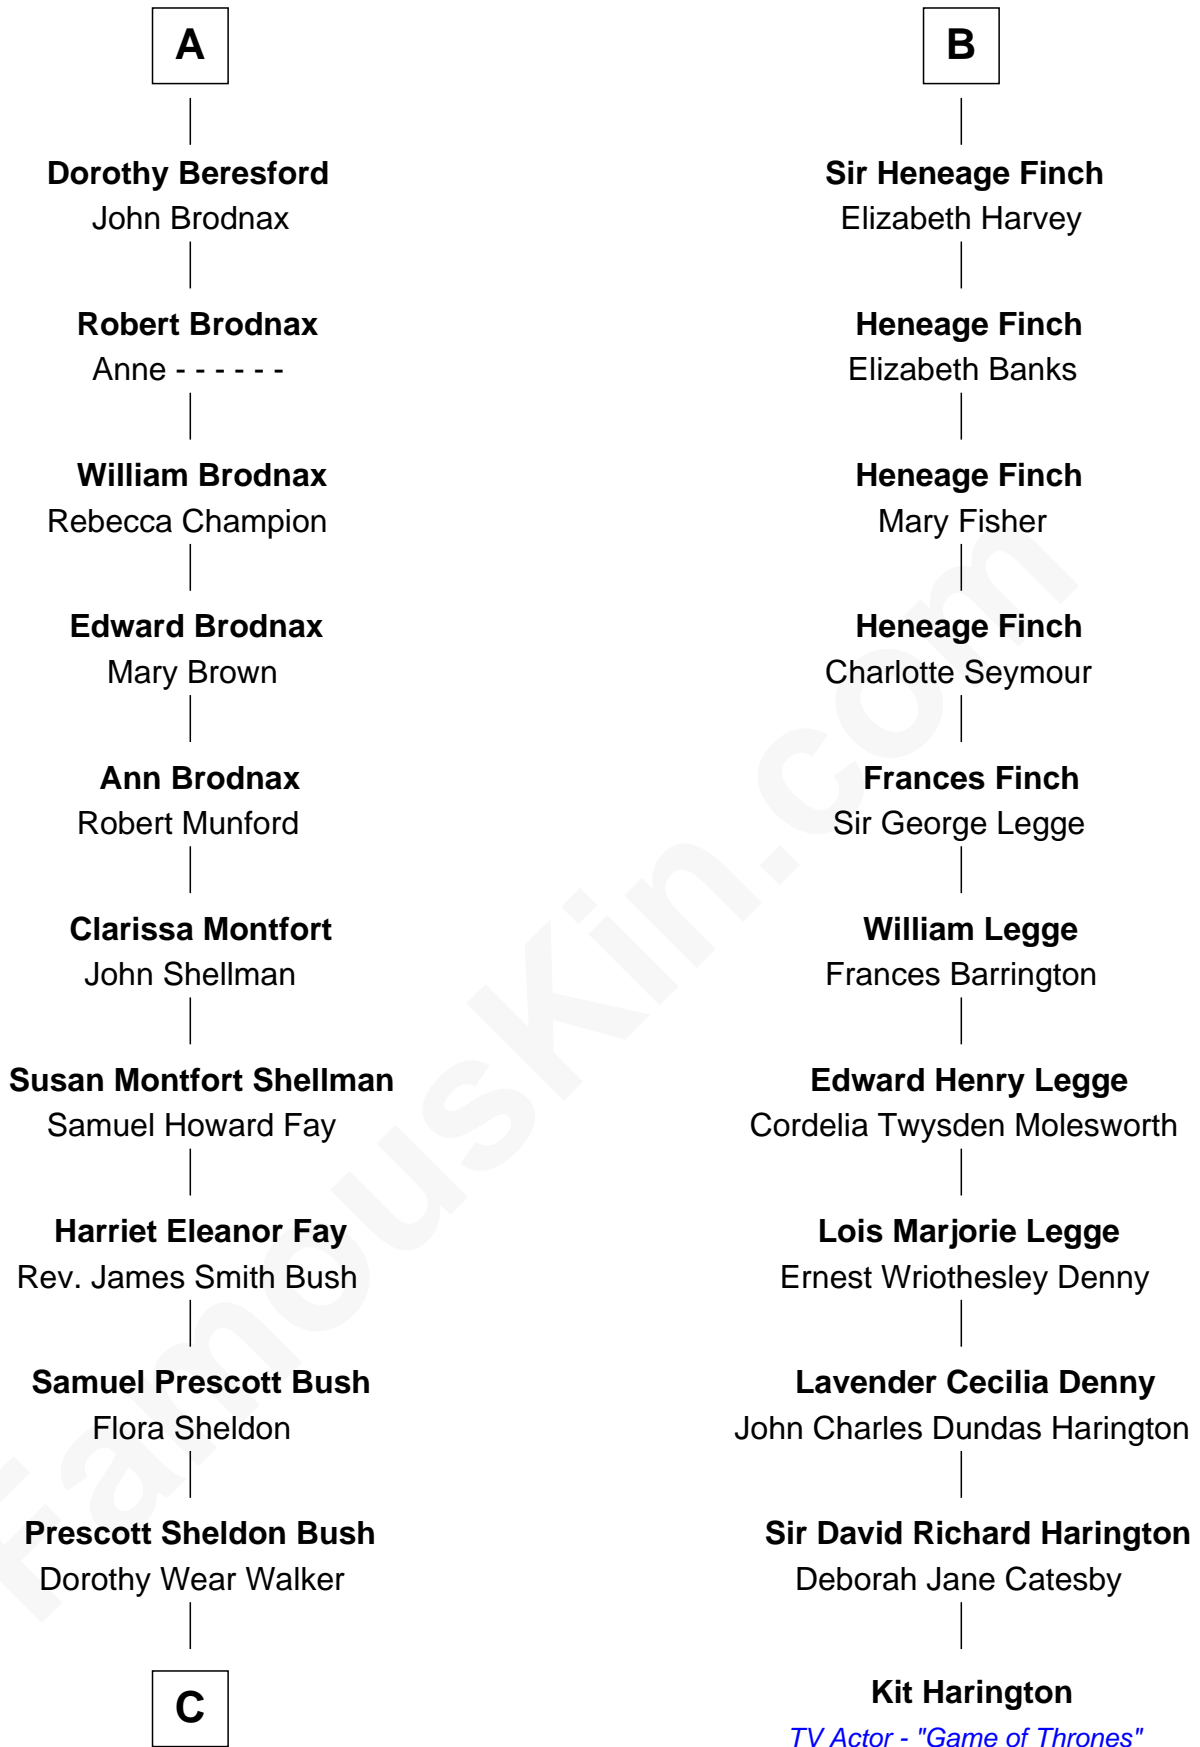

FamousKin.com Relationship Chart of

George W. Bush

43rd U.S. President

17th cousin 1 time removed of

Kit Harington

TV Actor - "Game of Thrones"

Sir Walter Hungerford

Katherine Peverell

Sir Robert Hungerford

Margaret Botreaux

Katherine Hungerford

Sir Richard West

Sir Thomas West

Eleanor Copley

Barbara West

Sir John Guilford

Sir Thomas Heneage

Elizabeth Heneage

Sir Moyle Finch

Sir Heneage Finch

Frances Bell

B

C

George Herbert Walker Bush

Barbara Pierce

George W. Bush

43rd U.S. President

FamousKin.com