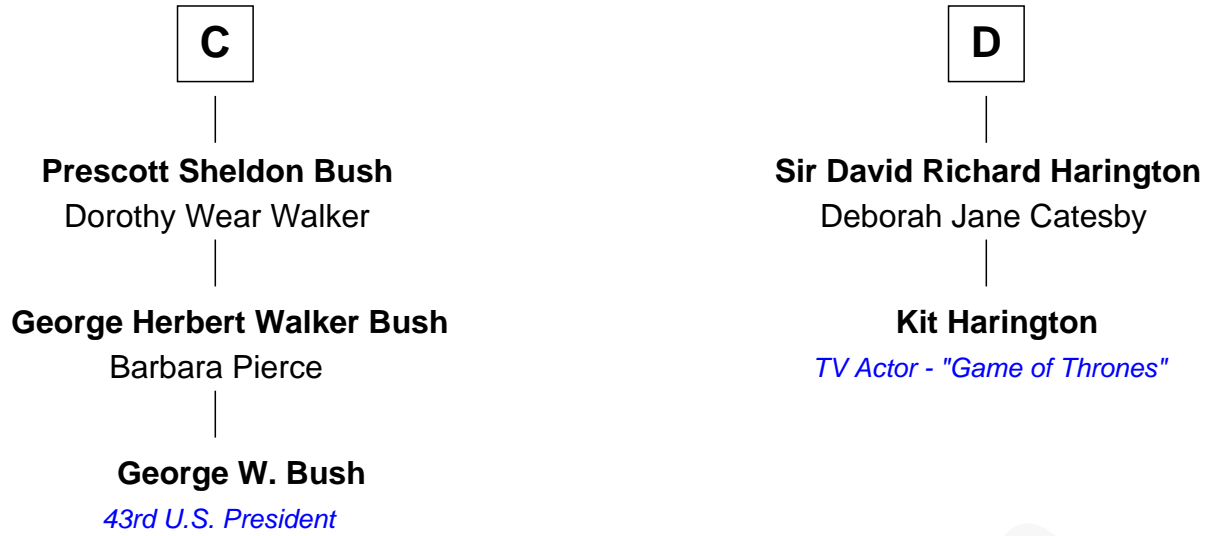

# FamousKin.com Relationship Chart of

**George W. Bush**

*43rd U.S. President*

18th cousin 1 time removed of

**Kit Harington**

*TV Actor - "Game of Thrones"*

**Alice Tending**

Sir John Howard

Mary Hussey

**Elizabeth Howard**

Henry Wentworth

**Margery Wentworth**

Sir William Waldegrave

**Margaret Waldegrave**

Sir John St. John

**Margaret St. John**

Sir Francis Russell

**Margaret Russell**

Sir George Clifford

**Ann Clifford**

Richard Sackville

**B**

FamousKin.com