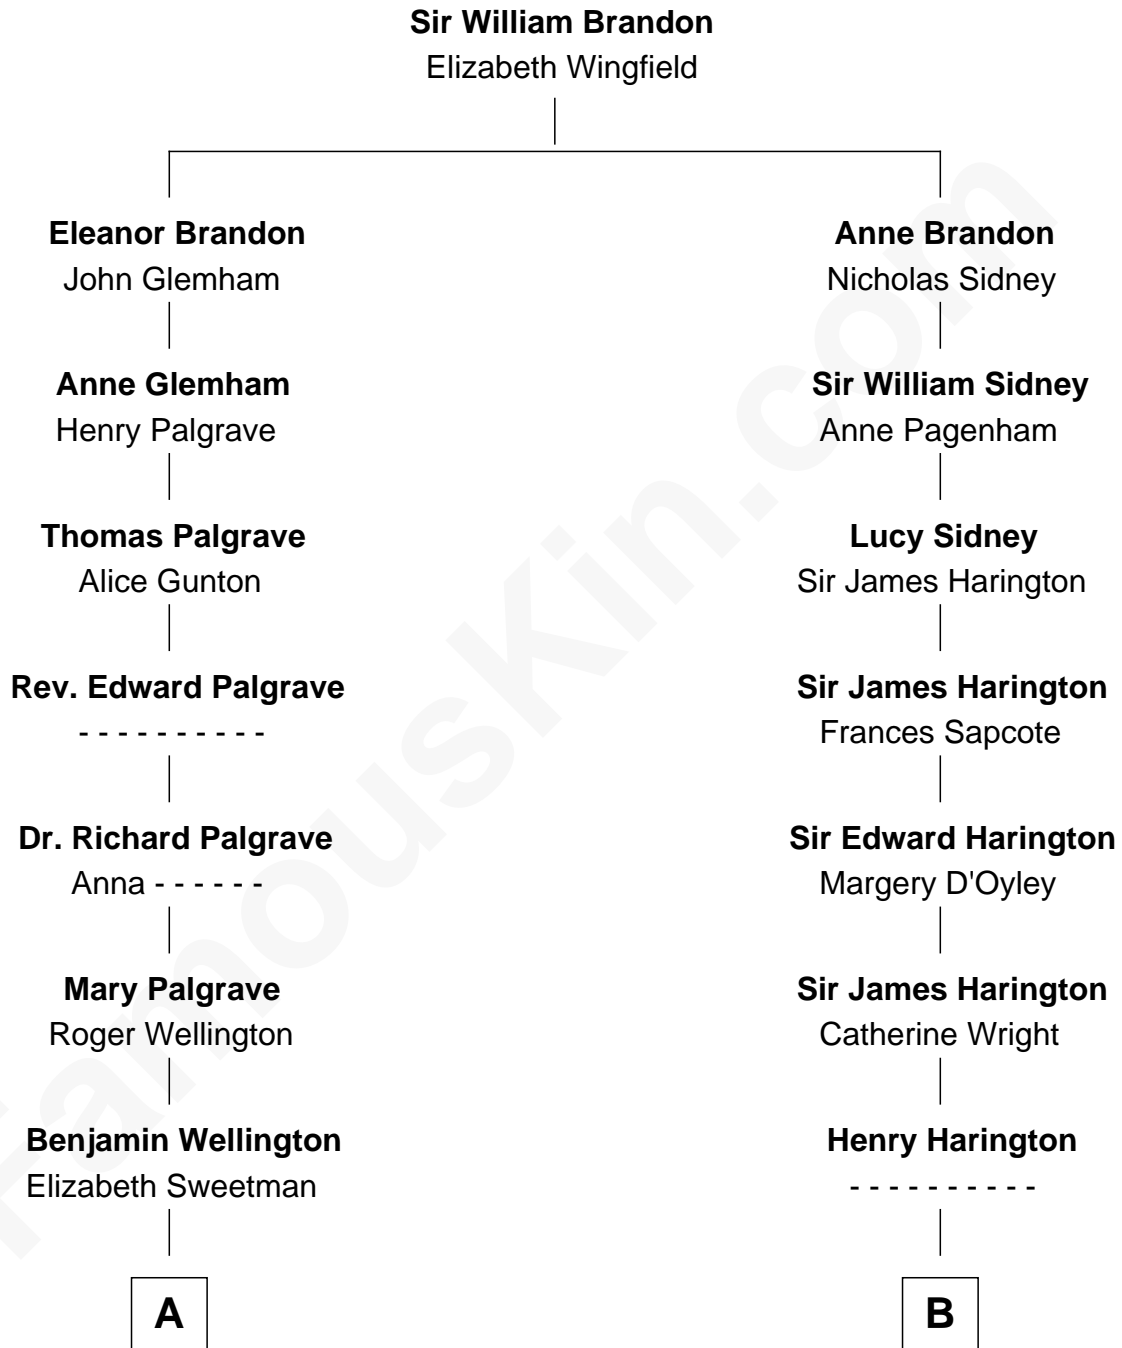

FamousKin.com Relationship Chart of

George W. Bush
43rd U.S. President

16th cousin 1 time removed of

Kit Harington

TV Actor - "Game of Thrones"

Kit Harington photo by [Gage Skidmore](#) (CC BY-SA 2.0)