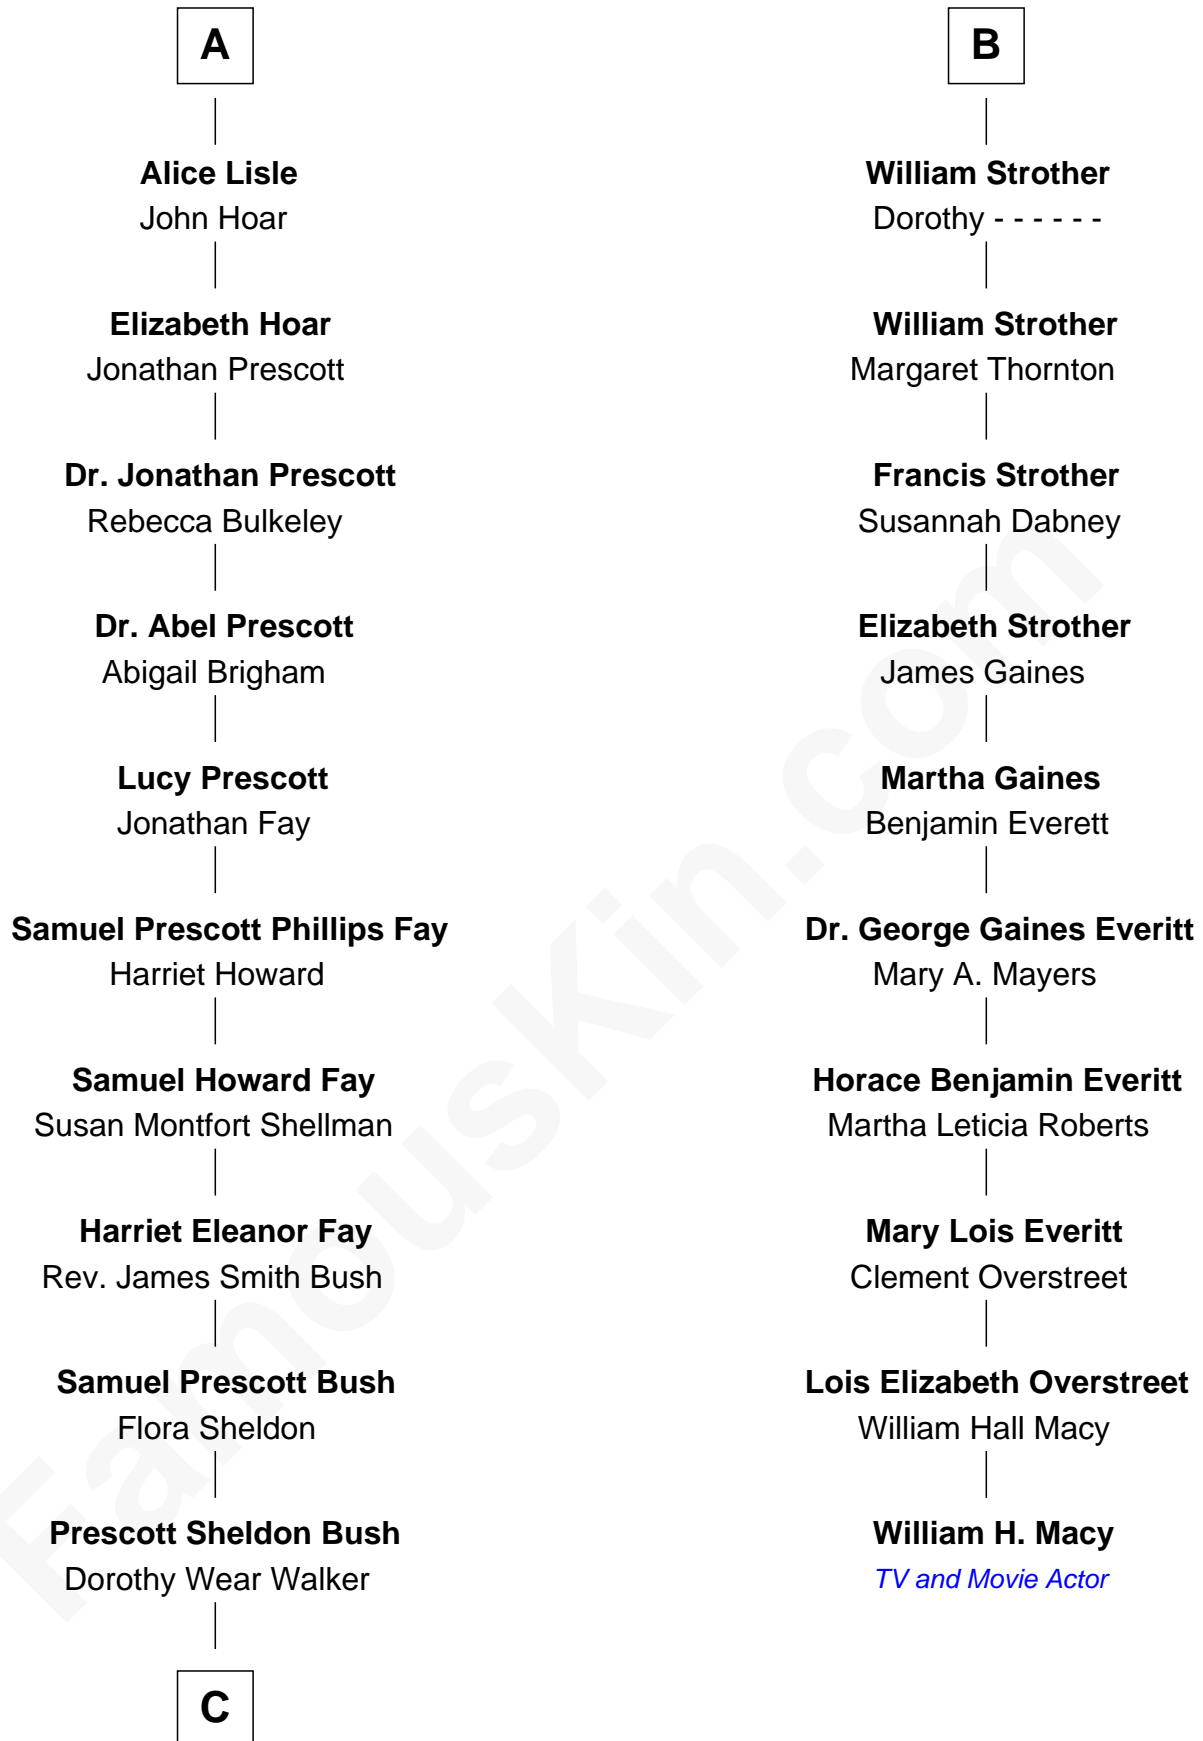

FamousKin.com
Relationship Chart of
George W. Bush
43rd U.S. President

16th cousin 2 times removed of
William H. Macy
TV and Movie Actor

Sir Humphrey Stafford
 Eleanor Aylesbury

C

George Herbert Walker Bush

Barbara Pierce

George W. Bush

43rd U.S. President

FamousKin.com