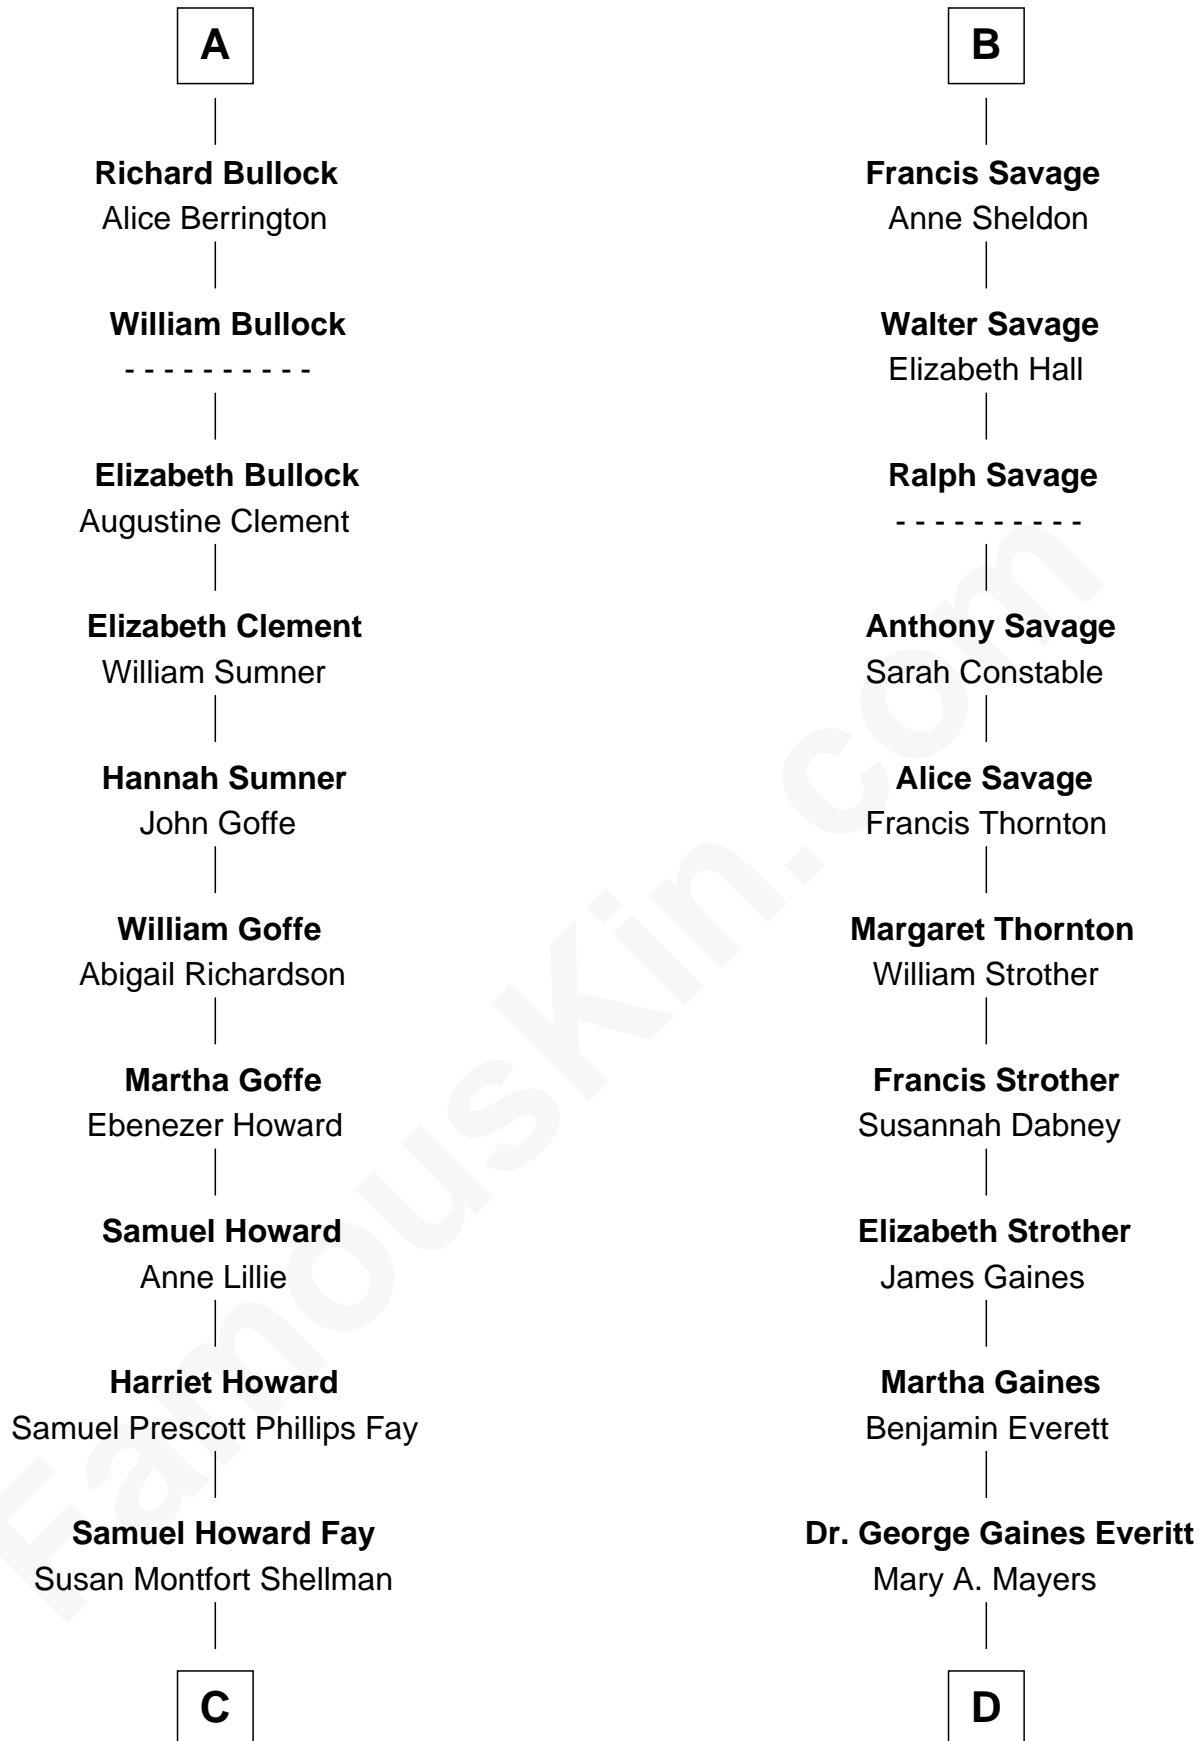

# FamousKin.com Relationship Chart of

**George W. Bush**

*43rd U.S. President*

20th cousin 1 time removed of

**William H. Macy**

*TV and Movie Actor*

**Bartholomew de Badlesmere**

Margaret de Clare

**Joan de Vere**

Sir William Norreys

**Margaret Norreys**

Gilbert Bullock

**Thomas Bullock**

Alice Kingsmill

**A**

**Elizabeth de Badlesmere**

Sir John Savage

**Sir Christopher Savage**

Anne Stanley

**Sir Christopher Savage**

Anne Lygon

**B**

**C**

**Harriet Eleanor Fay**  
Rev. James Smith Bush

**Samuel Prescott Bush**  
Flora Sheldon

**Prescott Sheldon Bush**  
Dorothy Wear Walker

**George Herbert Walker Bush**  
Barbara Pierce

**George W. Bush**  
*43rd U.S. President*

**D**

**Horace Benjamin Everitt**  
Martha Leticia Roberts