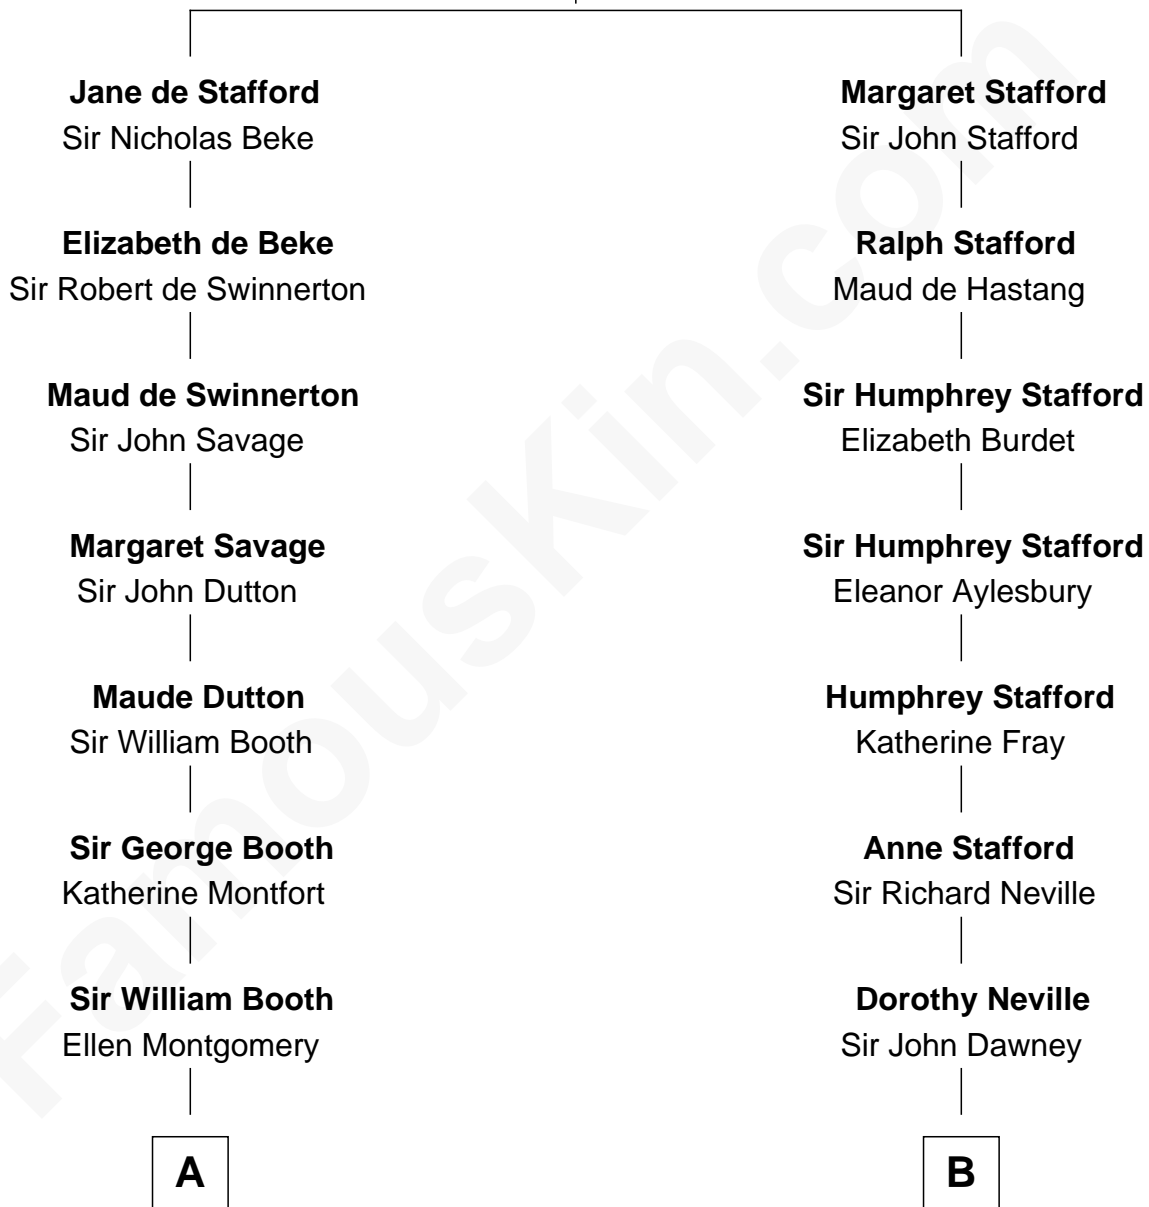

FamousKin.com Relationship Chart of

George W. Bush

43rd U.S. President

20th cousin 1 time removed of

William H. Macy

TV and Movie Actor

Ralph de Stafford
Katherine de Hastang

A

Jane Booth
Sir Thomas Holford

Dorothy Holford
John Bruen

John Bruen
Anne Fox

Obadiah Bruen
Sarah Seeley

John Bruen
Esther Lawrence

Sarah Bruen
Abraham Kitchell

Joseph Kitchell
Rachel Bates

Grace Kitchell
Samuel Ford

Phebe Ford
Robert Marvin

Samuel Ross Marvin
Julia Ann Place

C

B

Anne Dawney
Sir George Conyers

Sir John Conyers
Agnes Bowes

Eleanor Conyers
Lancelot Strother

William Strother
Elizabeth - - - - -