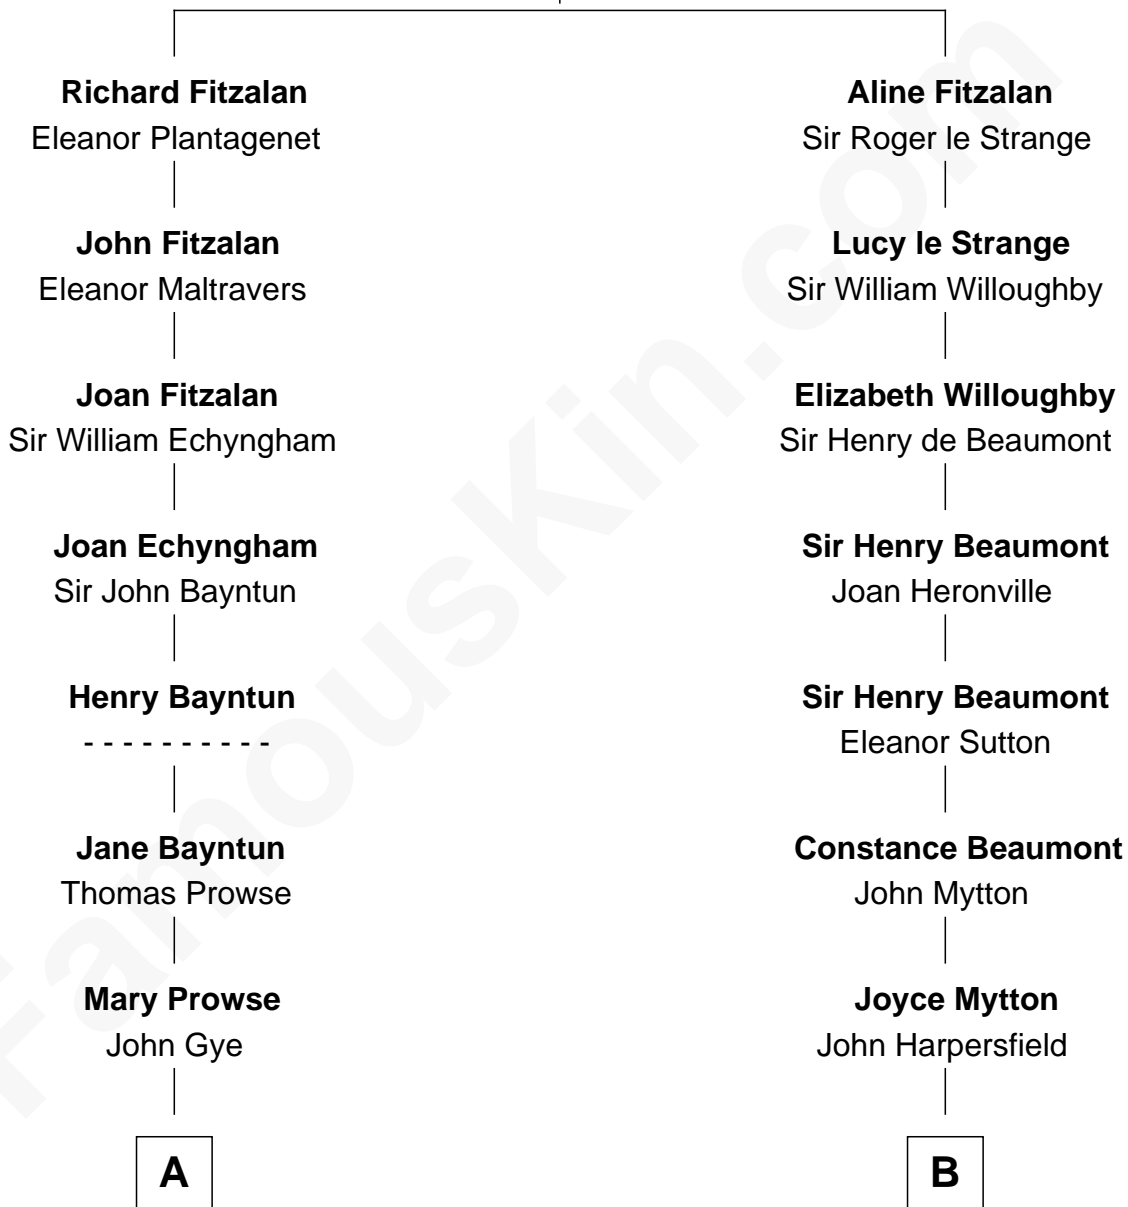

FamousKin.com Relationship Chart of

George W. Bush
43rd U.S. President

20th cousin 1 time removed of

Gerald Ford
38th U.S. President

Edmund Fitzalan
Alice de Warenne

C

Scott Pierce
Mabel Marvin

Marvin Pierce
Pauline Robinson

Barbara Pierce
George Herbert Walker Bush

George W. Bush
43rd U.S. President

D

George Selden Butler
Elizabeth Ely Gridley

Amy Gridley Butler
George Manney Ayer

Adele Augusta Ayer
Levi Addison Gardner

Dorothy Ayer Gardner
Leslie Lynch King

Gerald Ford
38th U.S. President