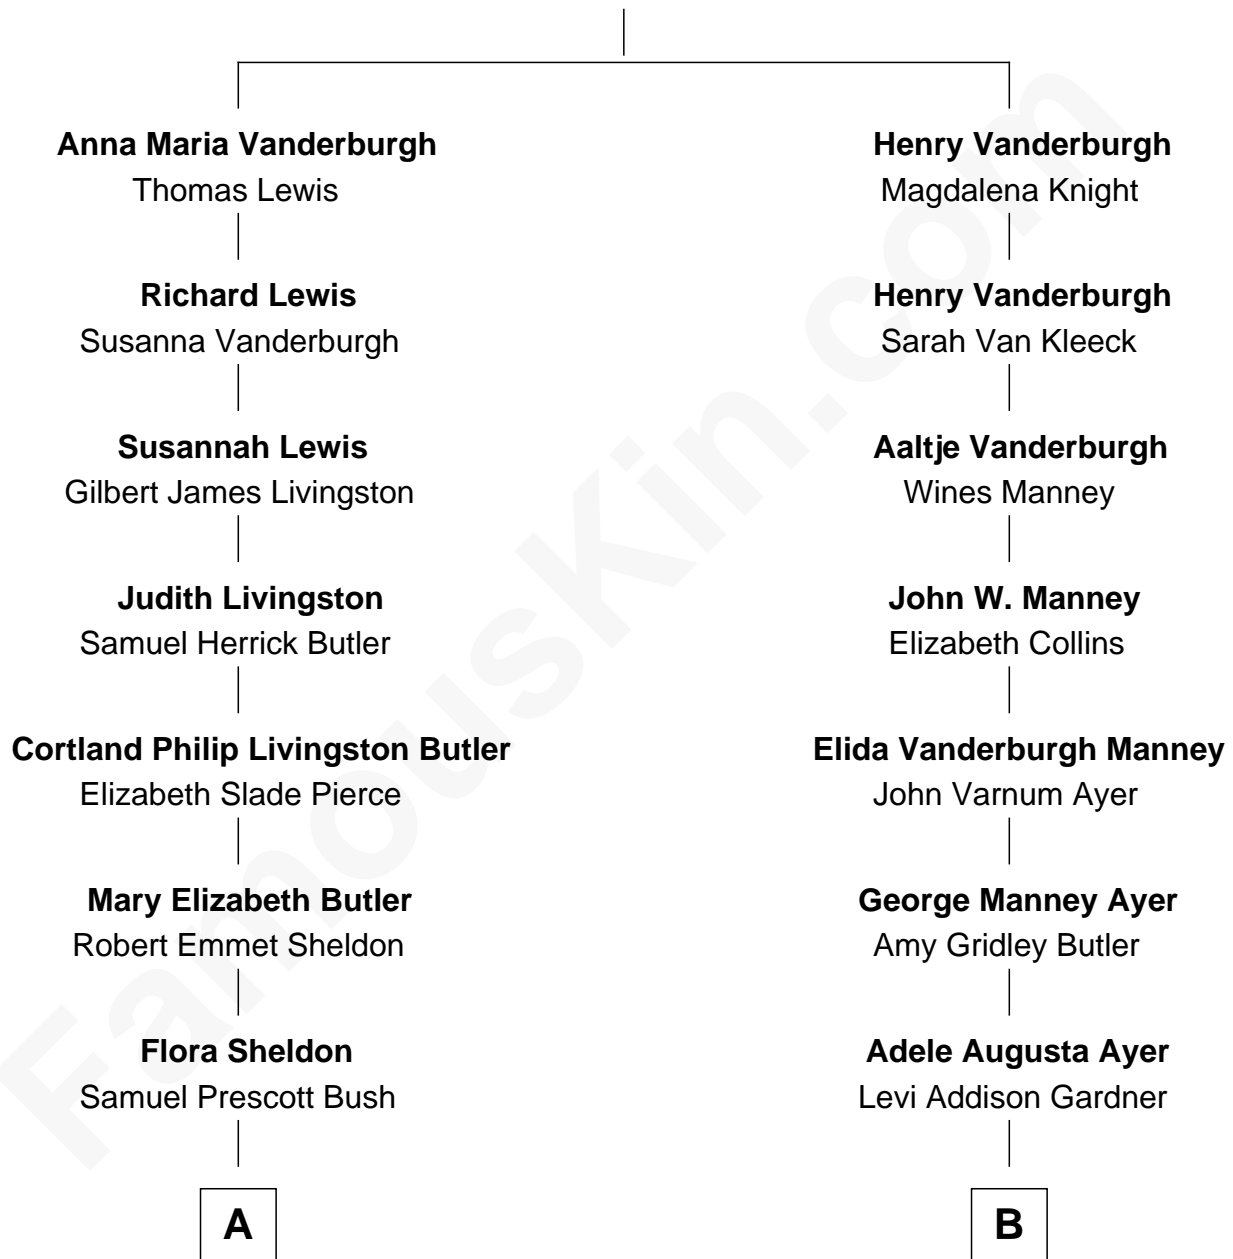

FamousKin.com Relationship Chart of

George W. Bush

43rd U.S. President

8th cousin 1 time removed of

Gerald Ford

38th U.S. President

Dirck Vanderburgh

Reymerigh Jans

FamousKin.com