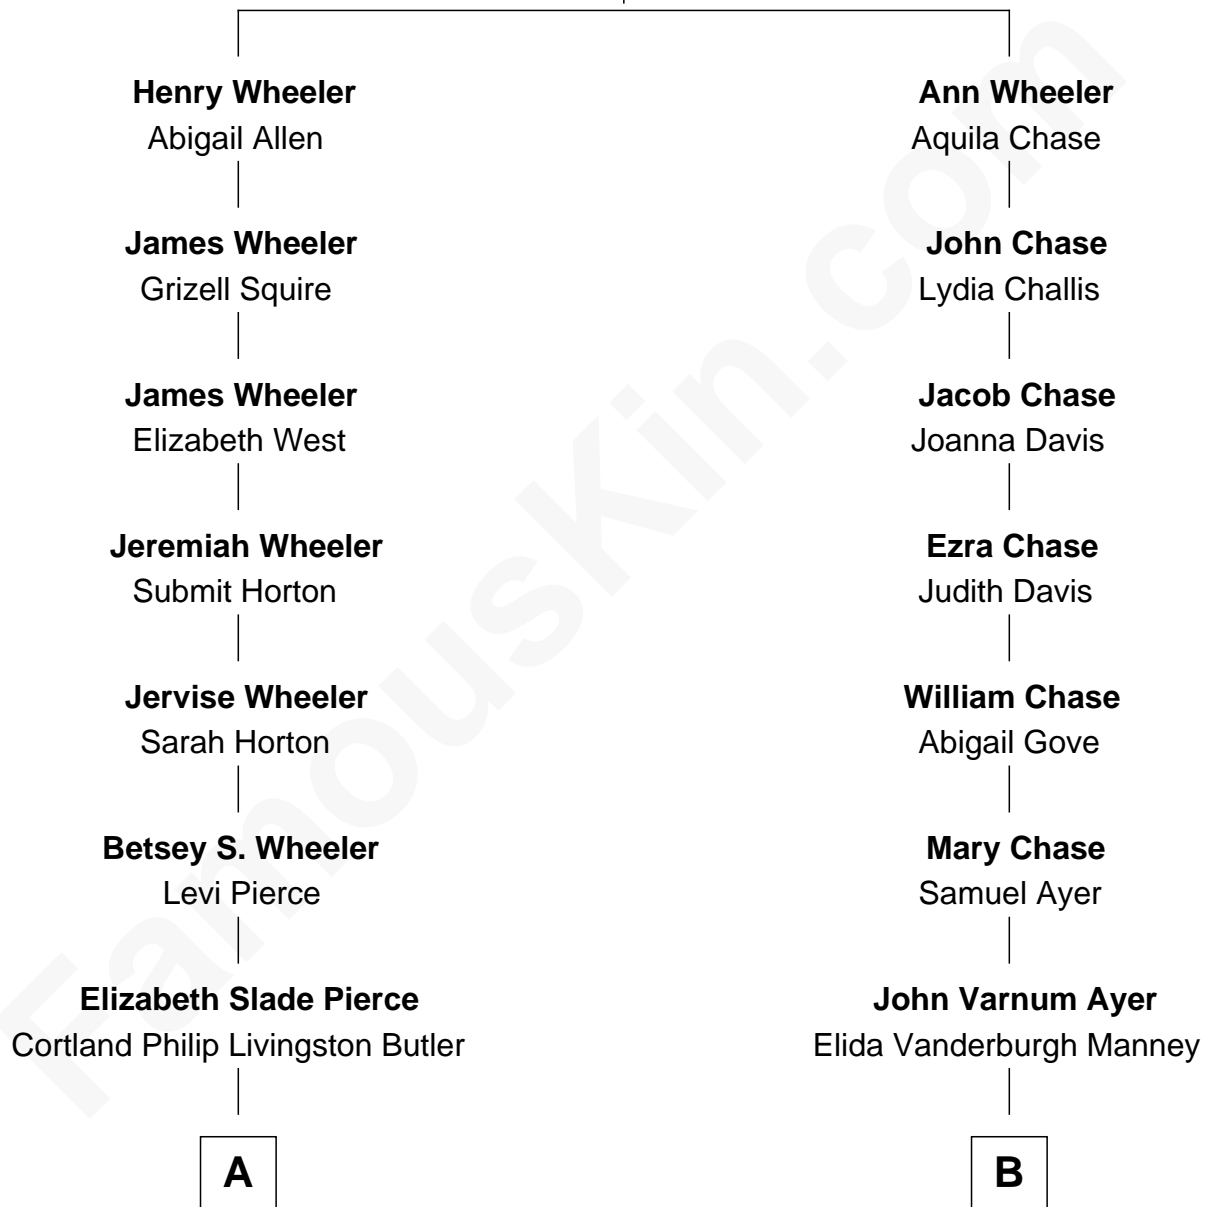

FamousKin.com Relationship Chart of

George W. Bush
43rd U.S. President

10th cousin 1 time removed of

Gerald Ford
38th U.S. President

John Wheeler
Agnes Yeoman

A

Mary Elizabeth Butler
Robert Emmet Sheldon

Flora Sheldon
Samuel Prescott Bush

Prescott Sheldon Bush
Dorothy Wear Walker

George Herbert Walker Bush
Barbara Pierce

George W. Bush
43rd U.S. President

B

George Manney Ayer
Amy Gridley Butler

Adele Augusta Ayer
Levi Addison Gardner

Dorothy Ayer Gardner
Leslie Lynch King

Gerald Ford
38th U.S. President