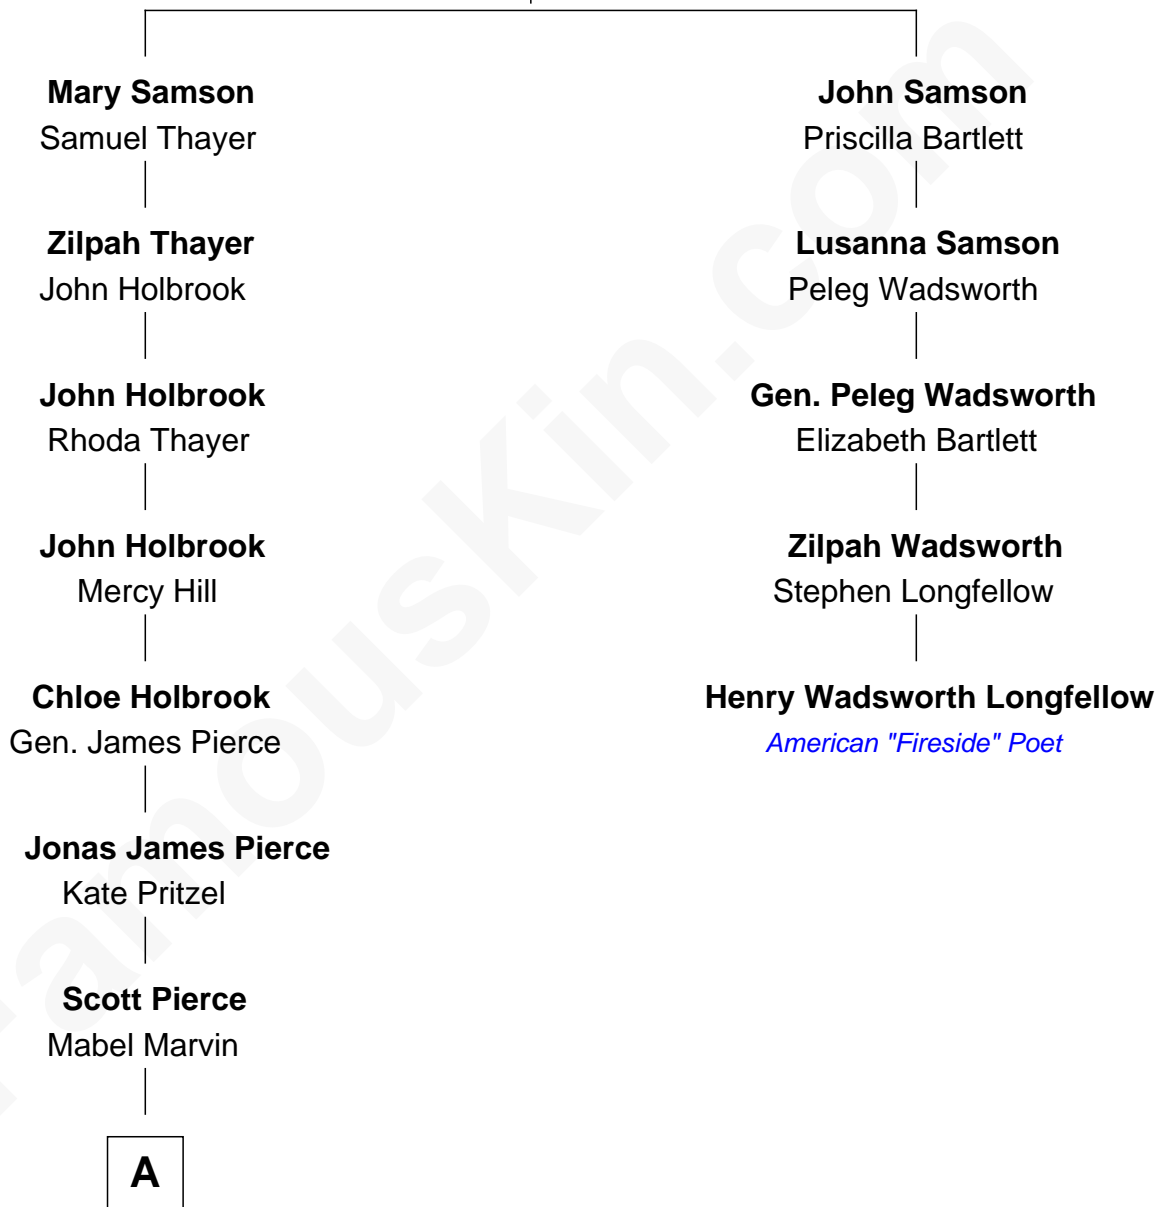

# FamousKin.com Relationship Chart of

**George W. Bush**

*43rd U.S. President*

4th cousin 5 times removed of

**Henry Wadsworth Longfellow**

*American "Fireside" Poet*

**Stephen Samson**

Elizabeth - - - - -

**A**

—  
**Marvin Pierce**  
Pauline Robinson

—  
**Barbara Pierce**  
George Herbert Walker Bush

—  
**George W. Bush**  
*43rd U.S. President*

FamousKin.com