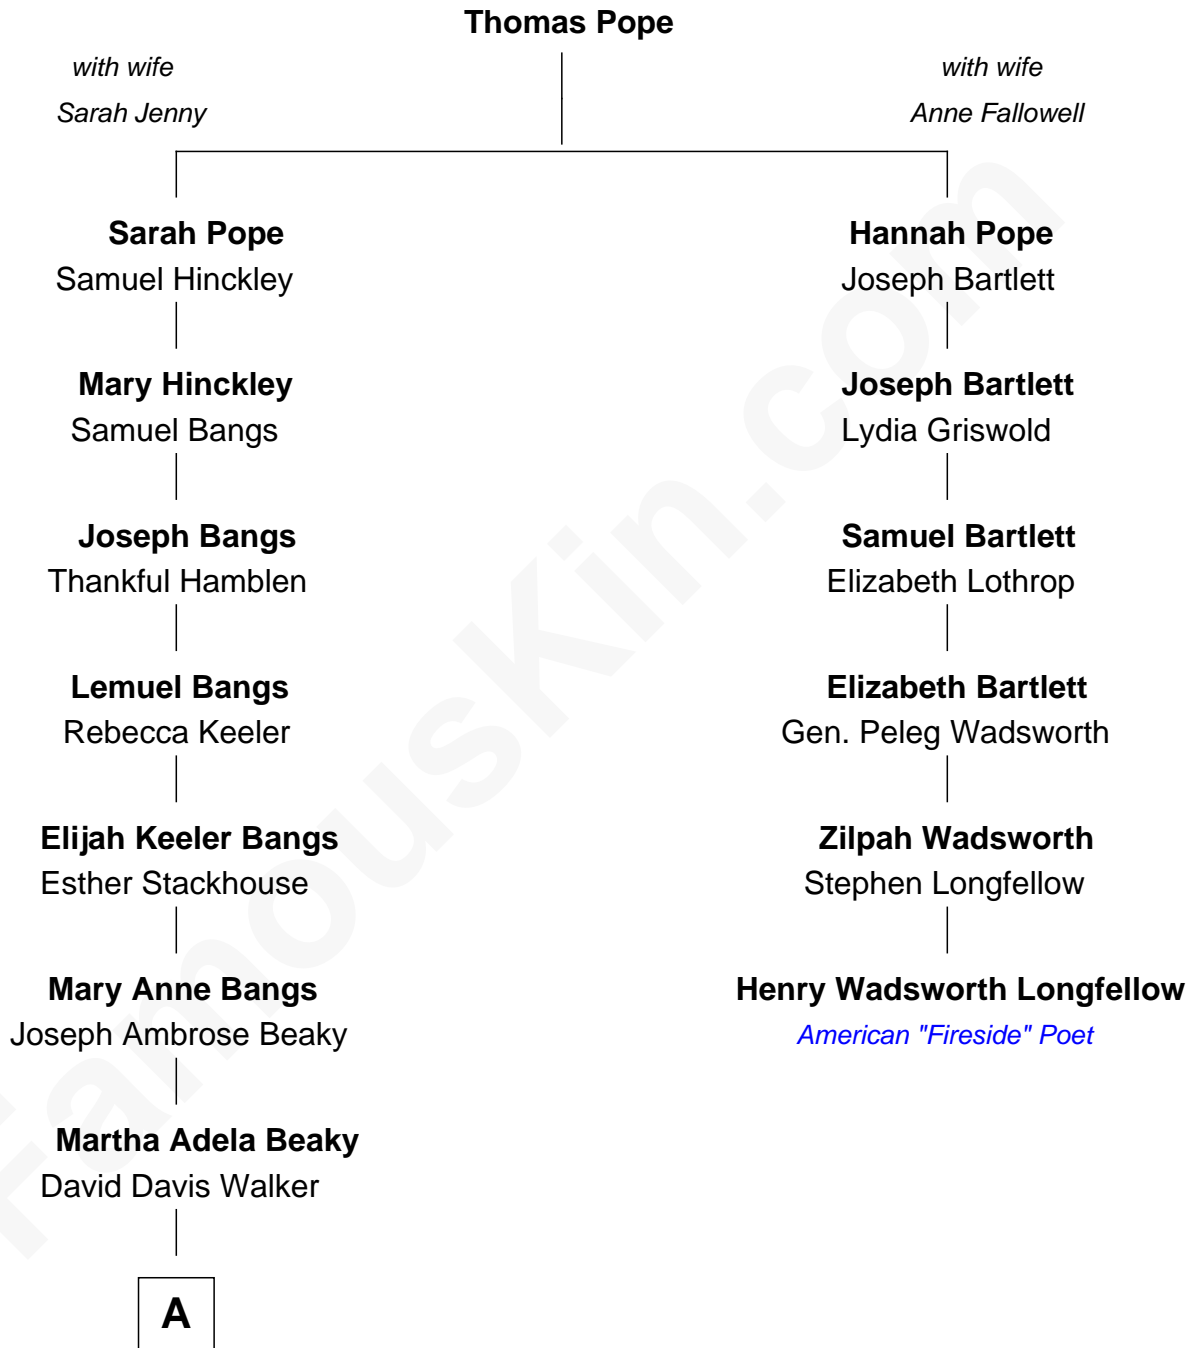

**FamousKin.com**  
**Relationship Chart of**  
**George W. Bush**  
*43rd U.S. President*

5th cousin 5 times removed of  
**Henry Wadsworth Longfellow**  
*American "Fireside" Poet*

**A**

George Herbert Walker

Lucretia Wear

Dorothy Wear Walker

Prescott Sheldon Bush

George Herbert Walker Bush

Barbara Pierce

George W. Bush

*43rd U.S. President*

FamousKin.com