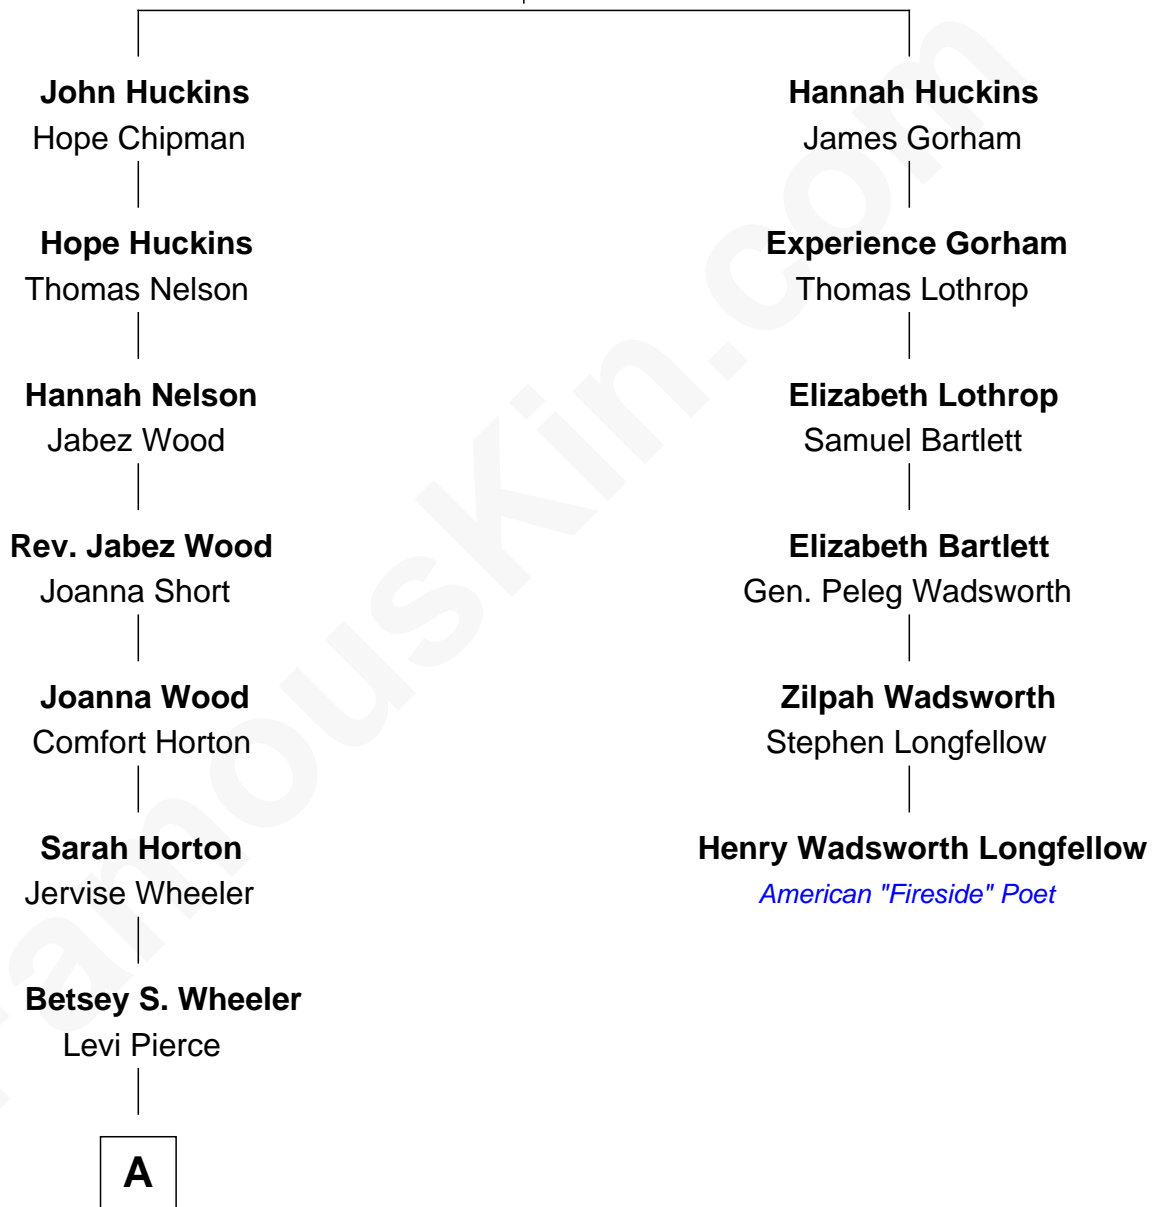

FamousKin.com Relationship Chart of

George W. Bush
43rd U.S. President

5th cousin 7 times removed of

Henry Wadsworth Longfellow
American "Fireside" Poet

Thomas Huckins
Rose Hilyer

A

—
Elizabeth Slade Pierce
Cortland Philip Livingston Butler

—
Mary Elizabeth Butler
Robert Emmet Sheldon

—
Flora Sheldon
Samuel Prescott Bush

—
Prescott Sheldon Bush
Dorothy Wear Walker

—
George Herbert Walker Bush
Barbara Pierce

—
George W. Bush
43rd U.S. President