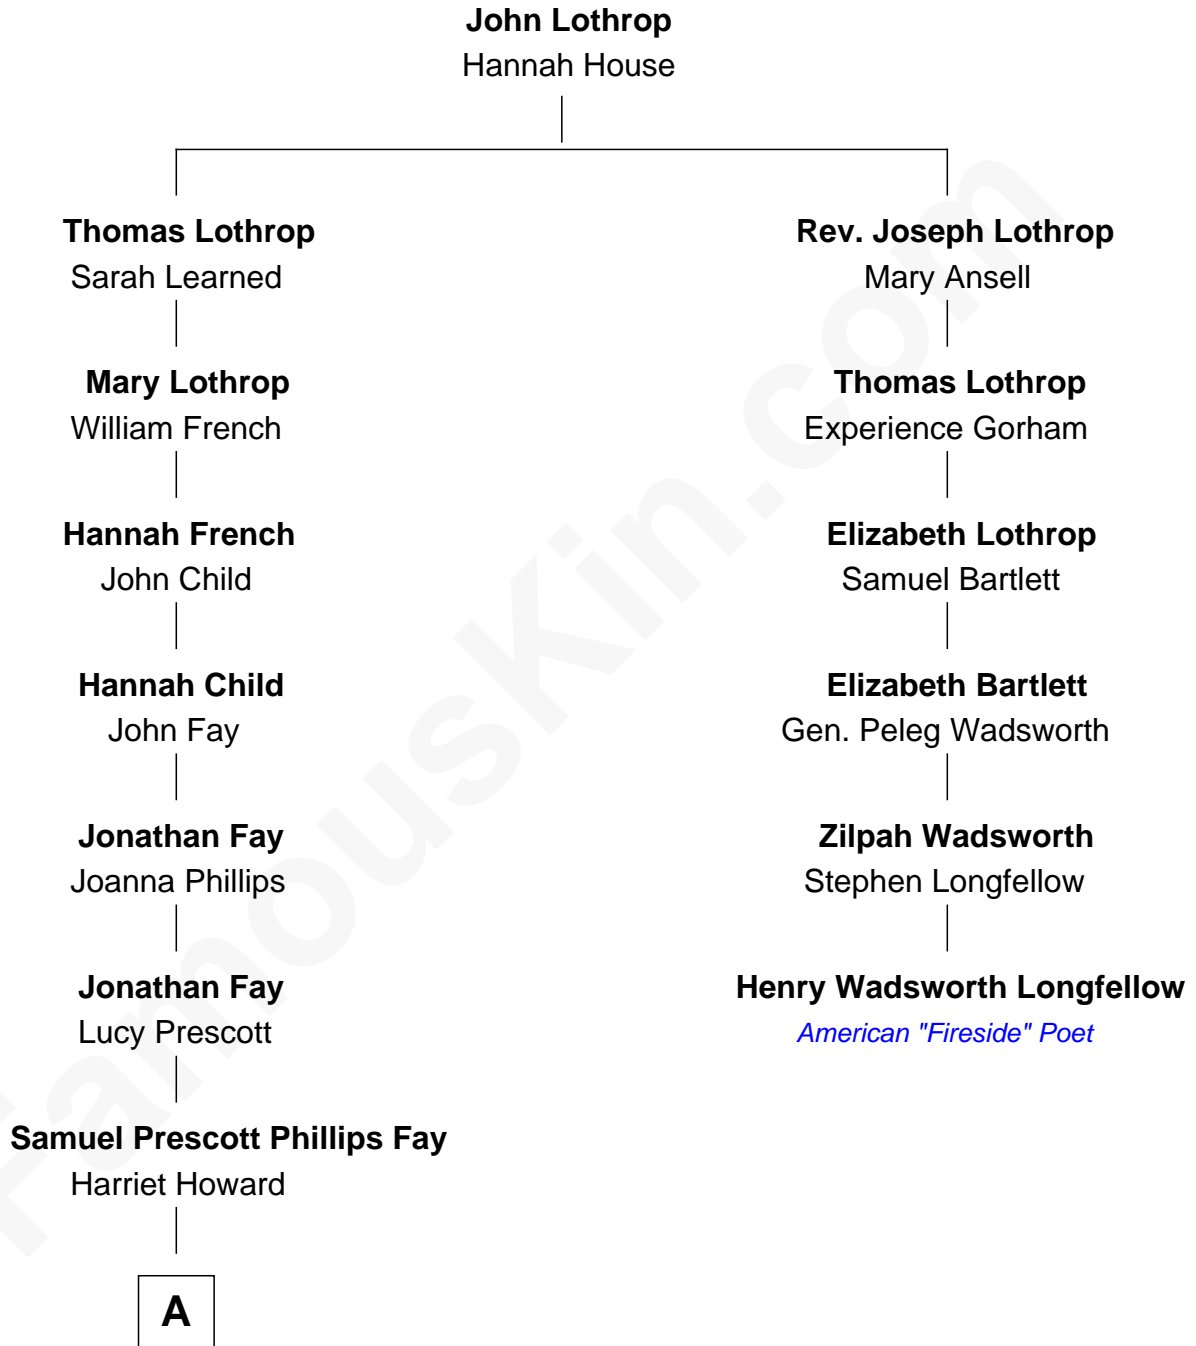

FamousKin.com
Relationship Chart of
George W. Bush
43rd U.S. President

5th cousin 7 times removed of
Henry Wadsworth Longfellow
American "Fireside" Poet

A

—
Samuel Howard Fay
Susan Montfort Shellman

—
Harriet Eleanor Fay
Rev. James Smith Bush

—
Samuel Prescott Bush
Flora Sheldon

—
Prescott Sheldon Bush
Dorothy Wear Walker

—
George Herbert Walker Bush
Barbara Pierce

—
George W. Bush
43rd U.S. President