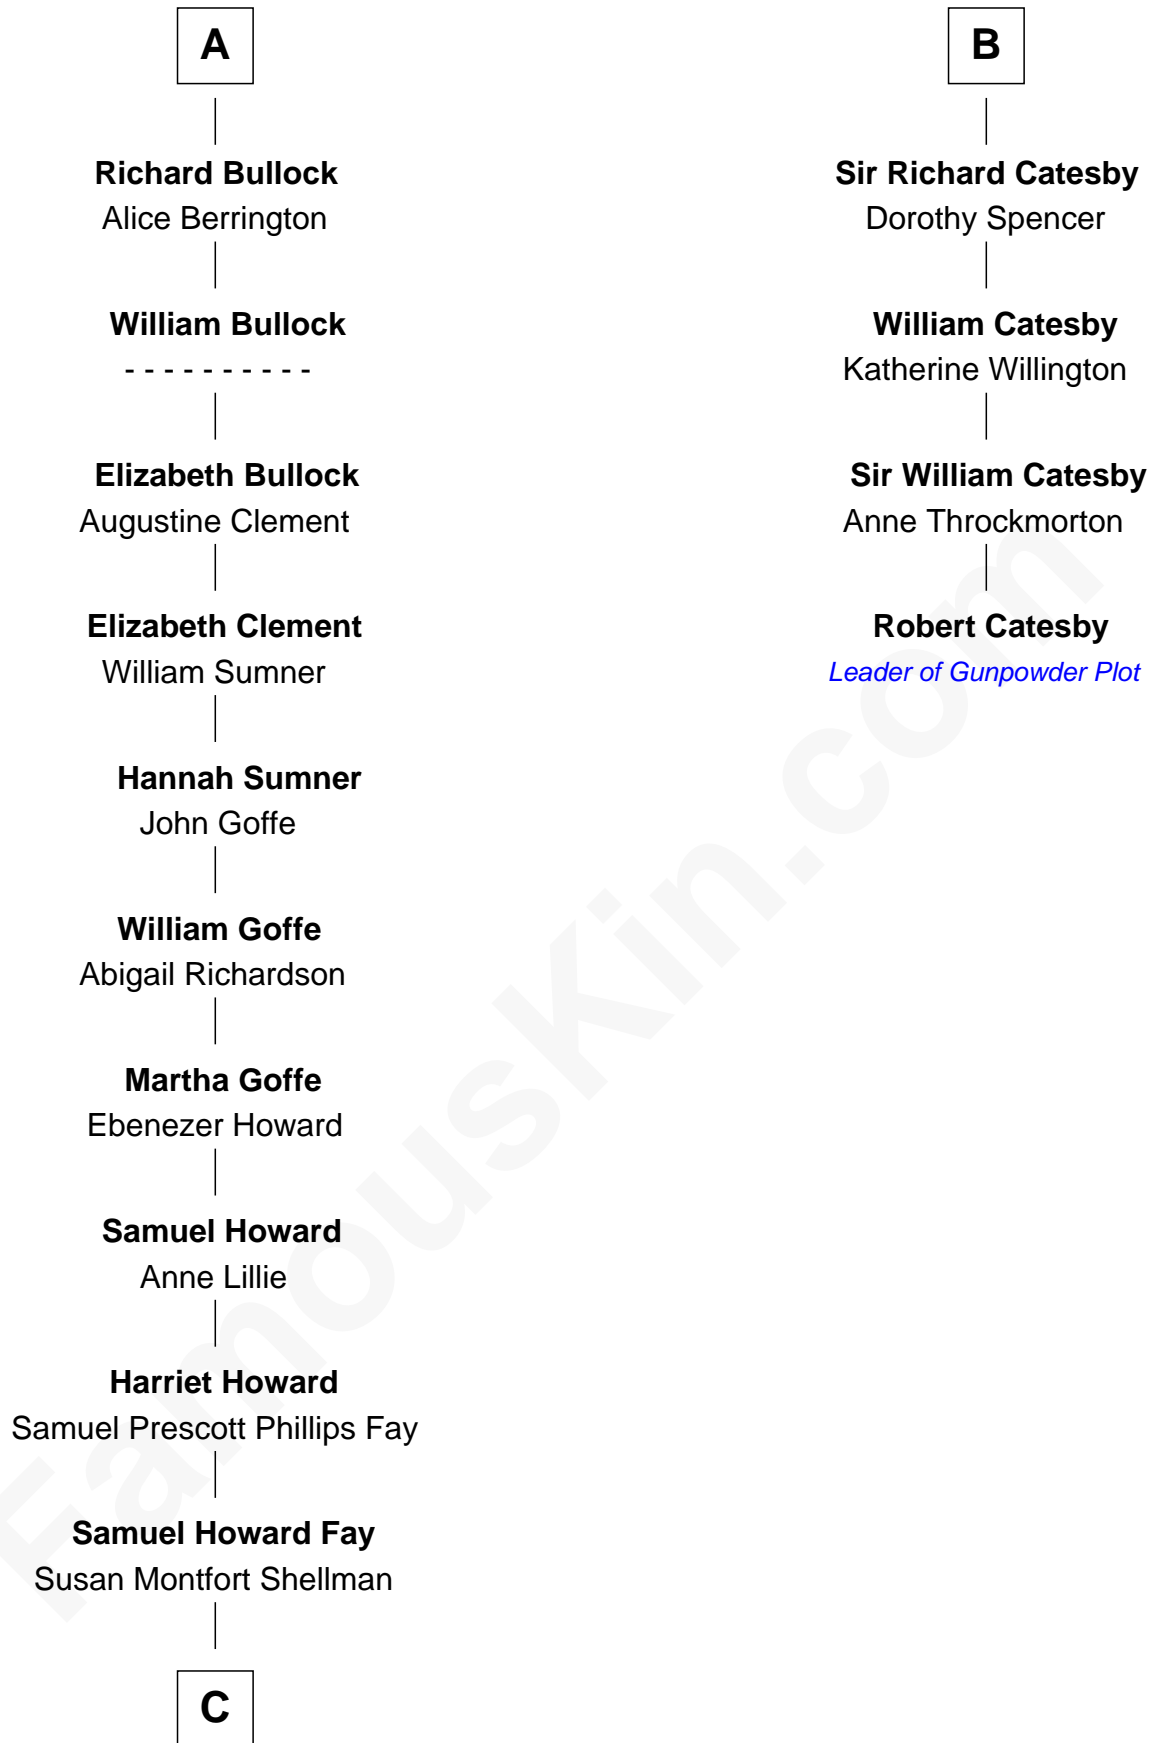

FamousKin.com
Relationship Chart of
George W. Bush
43rd U.S. President

10th cousin 11 times removed of
Robert Catesby
Leader of Gunpowder Plot

Bartholomew de Badlesmere
 Margaret de Clare

C

—
Harriet Eleanor Fay
Rev. James Smith Bush

—
Samuel Prescott Bush
Flora Sheldon

—
Prescott Sheldon Bush
Dorothy Wear Walker

—
George Herbert Walker Bush
Barbara Pierce

—
George W. Bush
43rd U.S. President

FamousKin.com