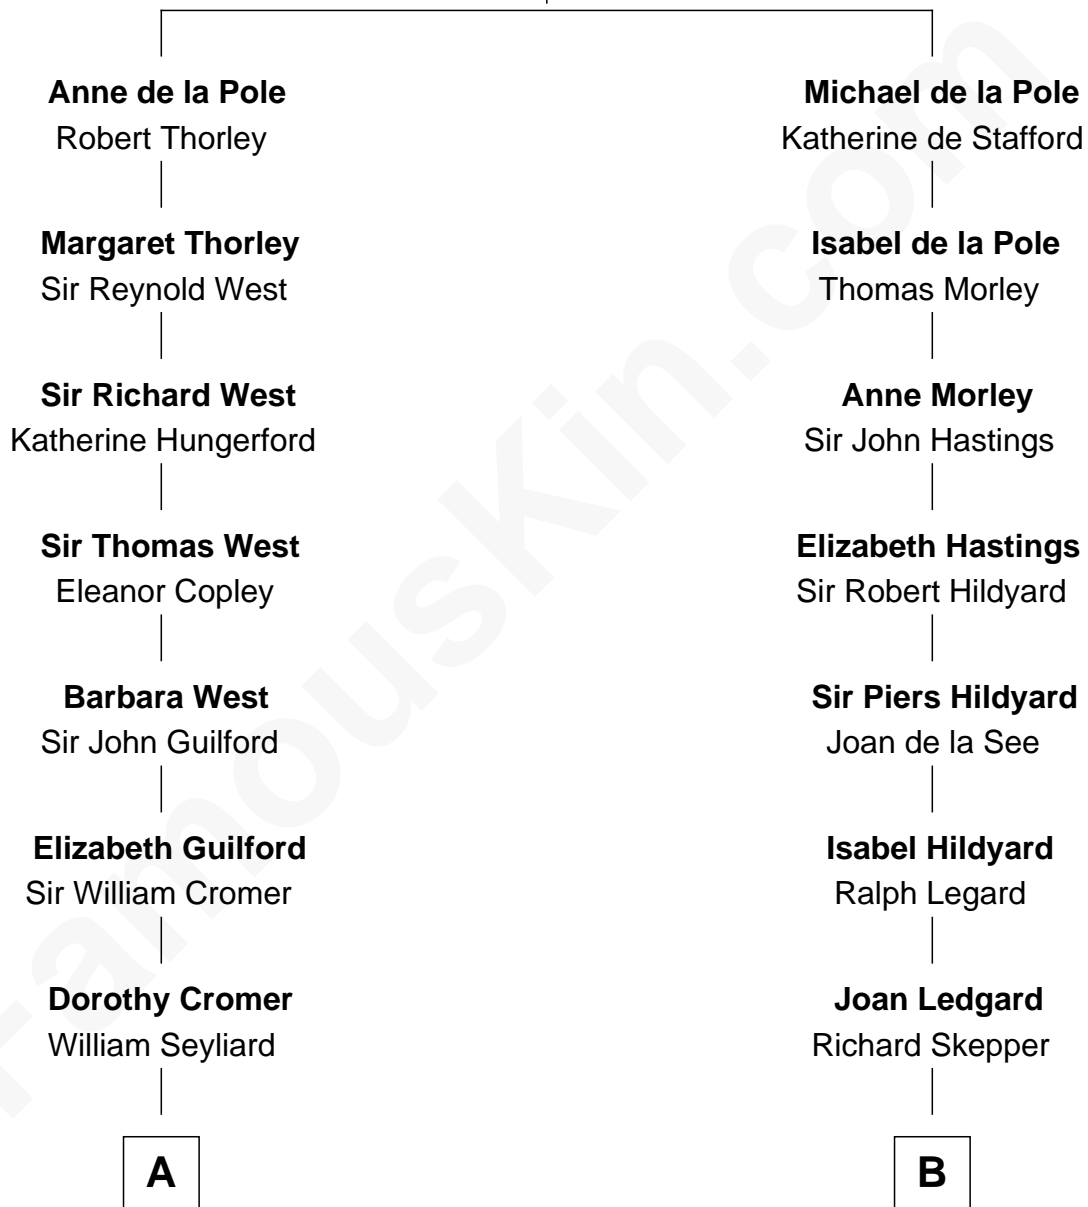

FamousKin.com Relationship Chart of

George W. Bush

43rd U.S. President

19th cousin 1 time removed of

Meghan Markle

Duchess of Sussex, TV Actress

Sir Michael de la Pole

Katherine Wingfield

C

Prescott Sheldon Bush

Dorothy Wear Walker

George Herbert Walker Bush

Barbara Pierce

George W. Bush

43rd U.S. President

D