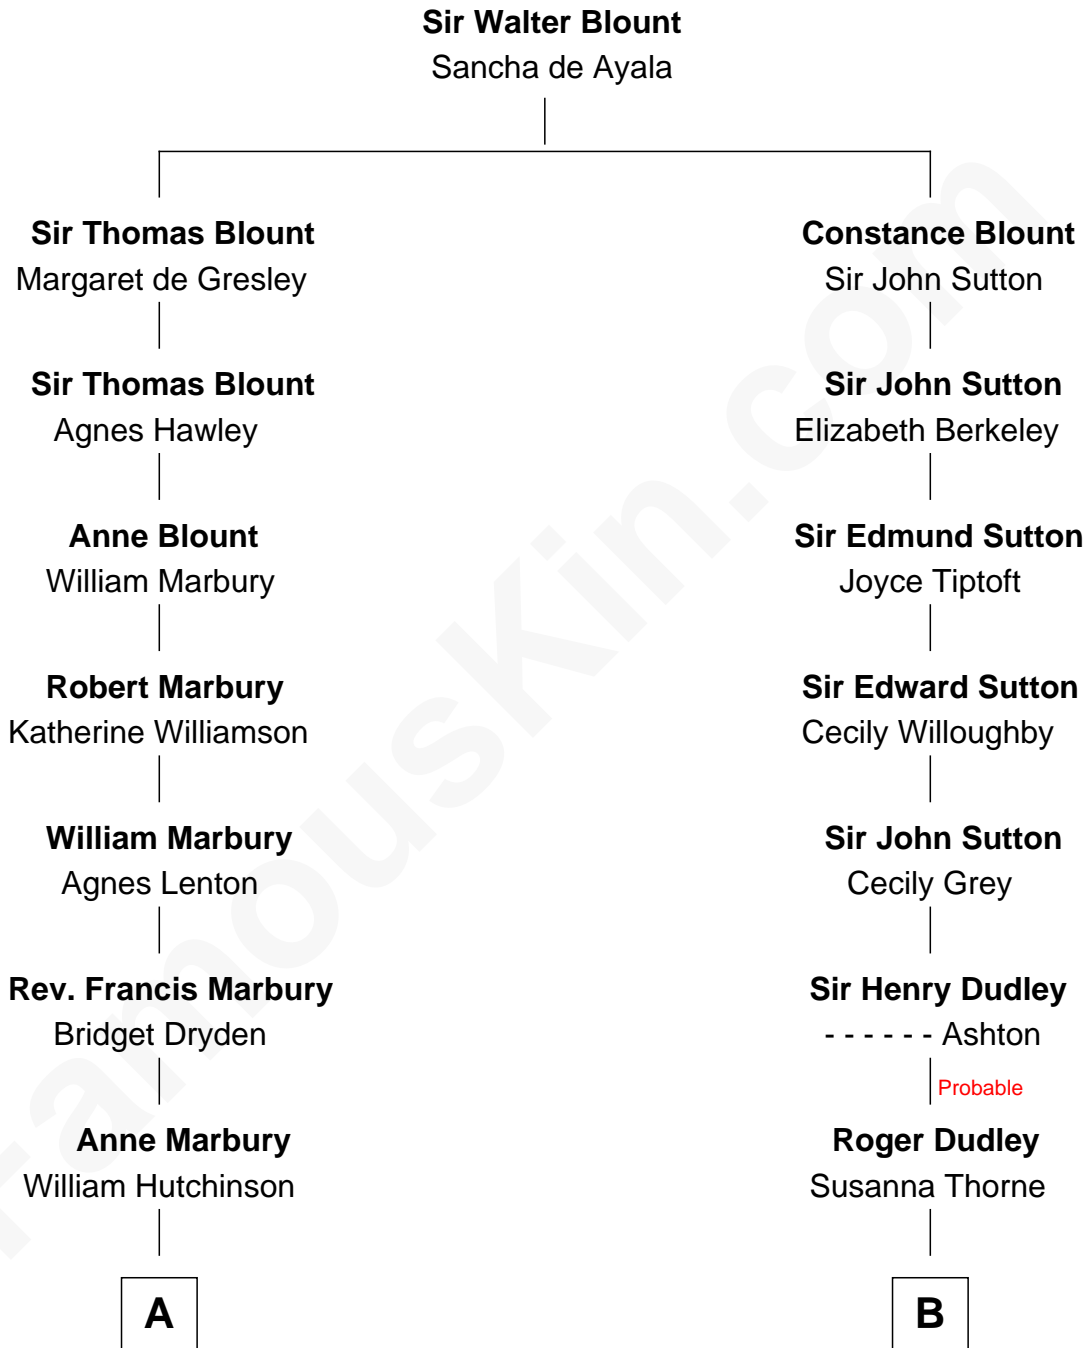

FamousKin.com
Relationship Chart of
George W. Bush
43rd U.S. President

19th cousin 1 time removed of

John Cena
Movie Actor and WWE Pro Wrestler

C

Prescott Sheldon Bush

Dorothy Wear Walker

George Herbert Walker Bush