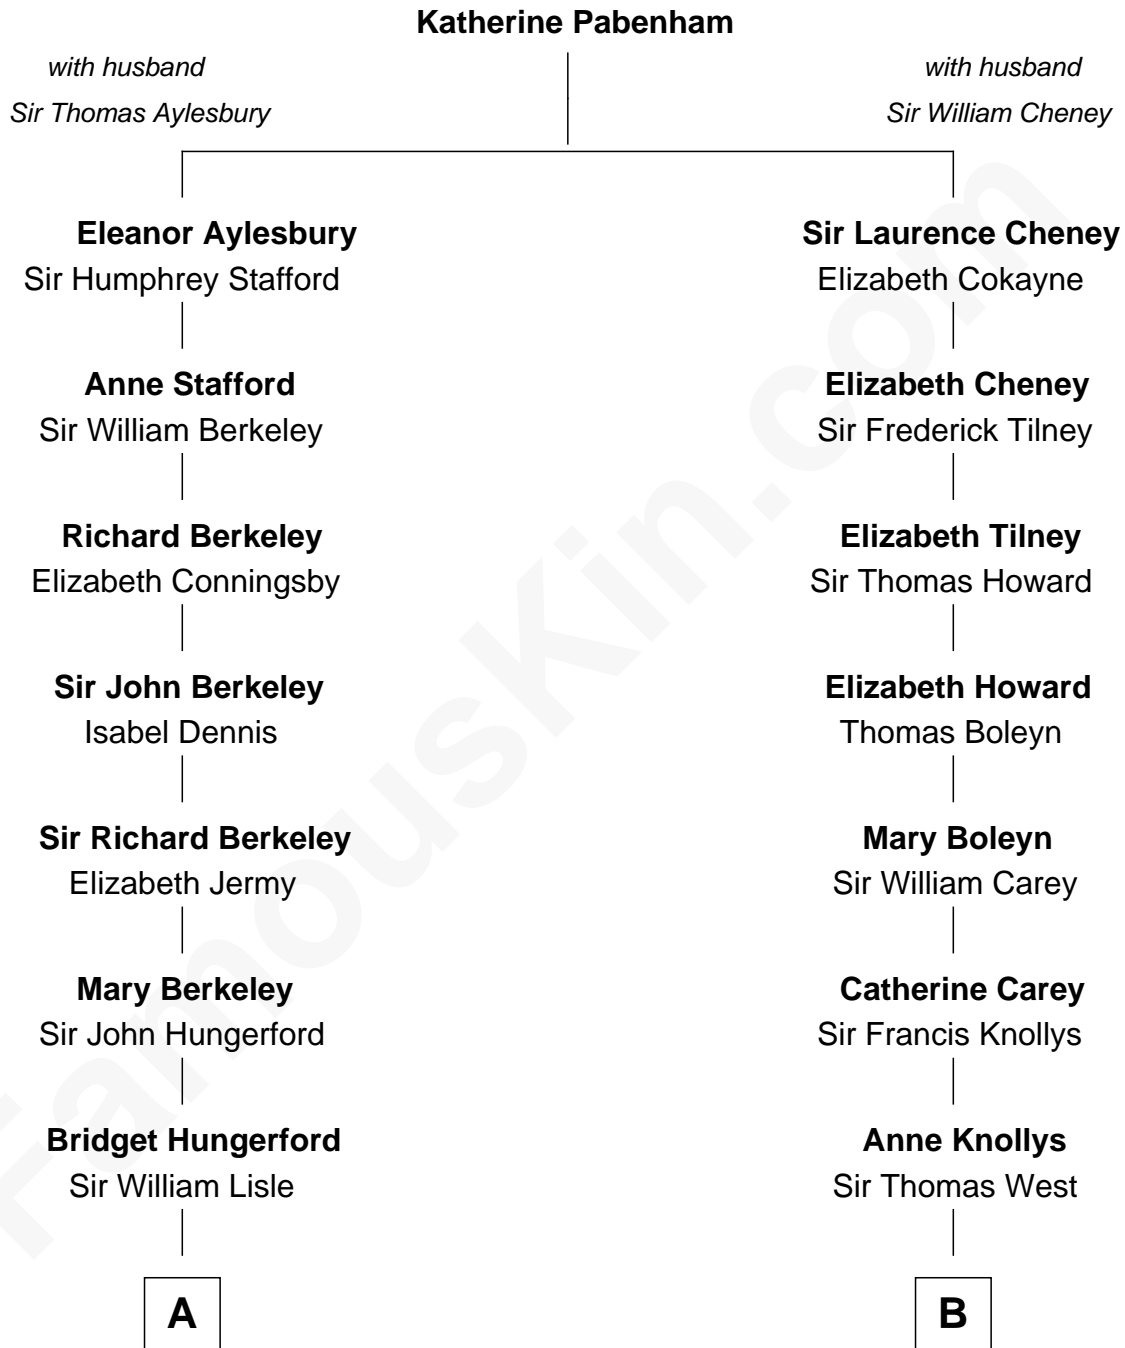

FamousKin.com
Relationship Chart of
George W. Bush
43rd U.S. President

19th cousin 1 time removed of

John Cena
Movie Actor and WWE Pro Wrestler

C

Prescott Sheldon Bush

Dorothy Wear Walker

George Herbert Walker Bush

Barbara Pierce

George W. Bush

43rd U.S. President

D

Charles Nichols

Julia Ellen Skelton

Natalie Nichols

Ulysses John Lupien