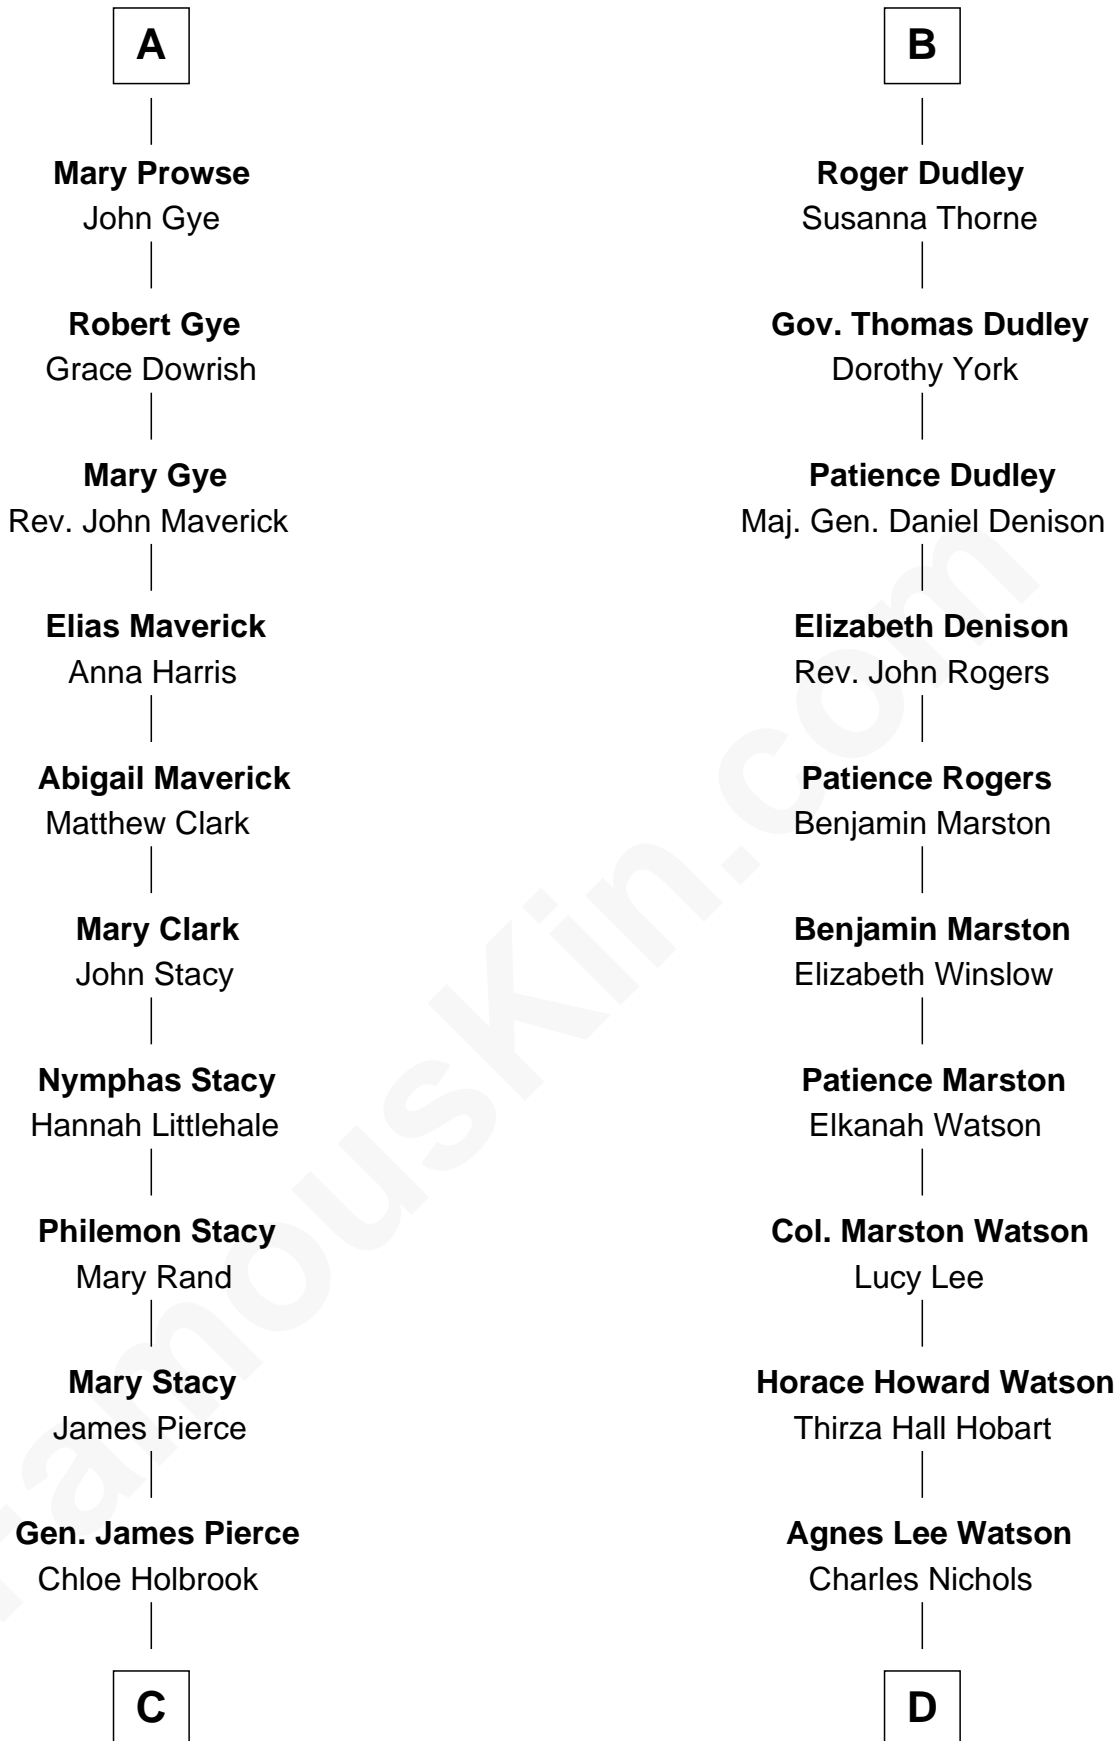

# FamousKin.com Relationship Chart of

**George W. Bush**  
43rd U.S. President

21st cousin of

**John Cena**

Movie Actor and WWE Pro Wrestler

**Sir Maurice de Berkeley**

Eve la Zouche

**C**

**Jonas James Pierce**

Kate Pritzel

**Scott Pierce**

Mabel Marvin

**Marvin Pierce**

Pauline Robinson

**Barbara Pierce**

George Herbert Walker Bush

**George W. Bush**

*43rd U.S. President*

**D**

**Charles H. Nichols**

Martha Emma Dix

**Charles Nichols**

Julia Ellen Skelton

**Natalie Nichols**