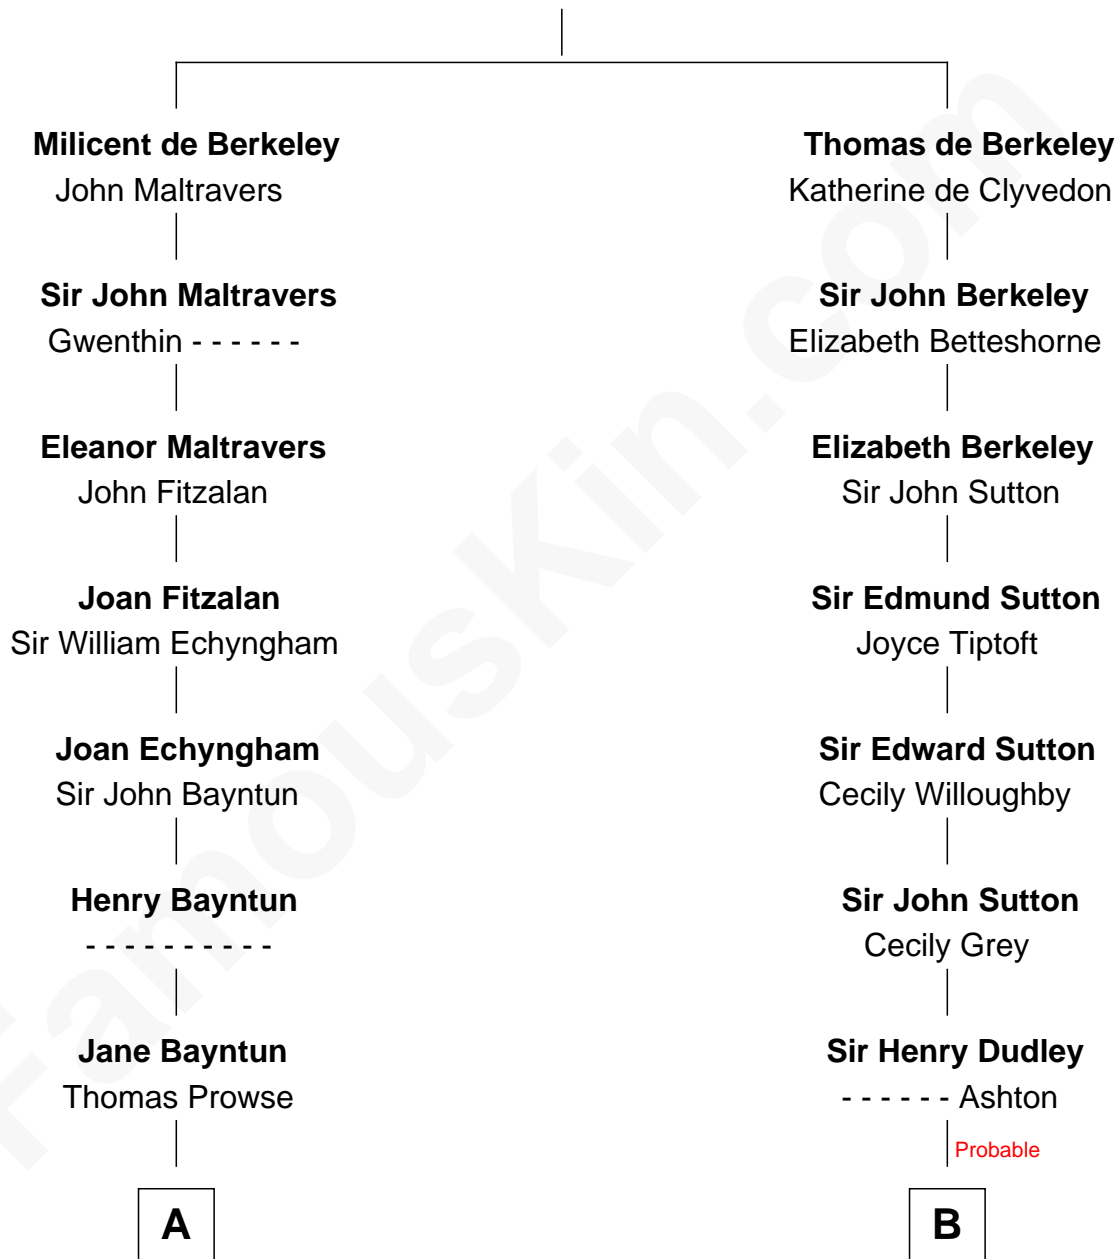

# FamousKin.com Relationship Chart of

**George W. Bush**  
43rd U.S. President

21st cousin of

**John Cena**

Movie Actor and WWE Pro Wrestler

**Sir Maurice de Berkeley**

Eve la Zouche

**C**

**Jonas James Pierce**

Kate Pritzel

**Scott Pierce**

Mabel Marvin

**Marvin Pierce**

Pauline Robinson

**Barbara Pierce**

George Herbert Walker Bush