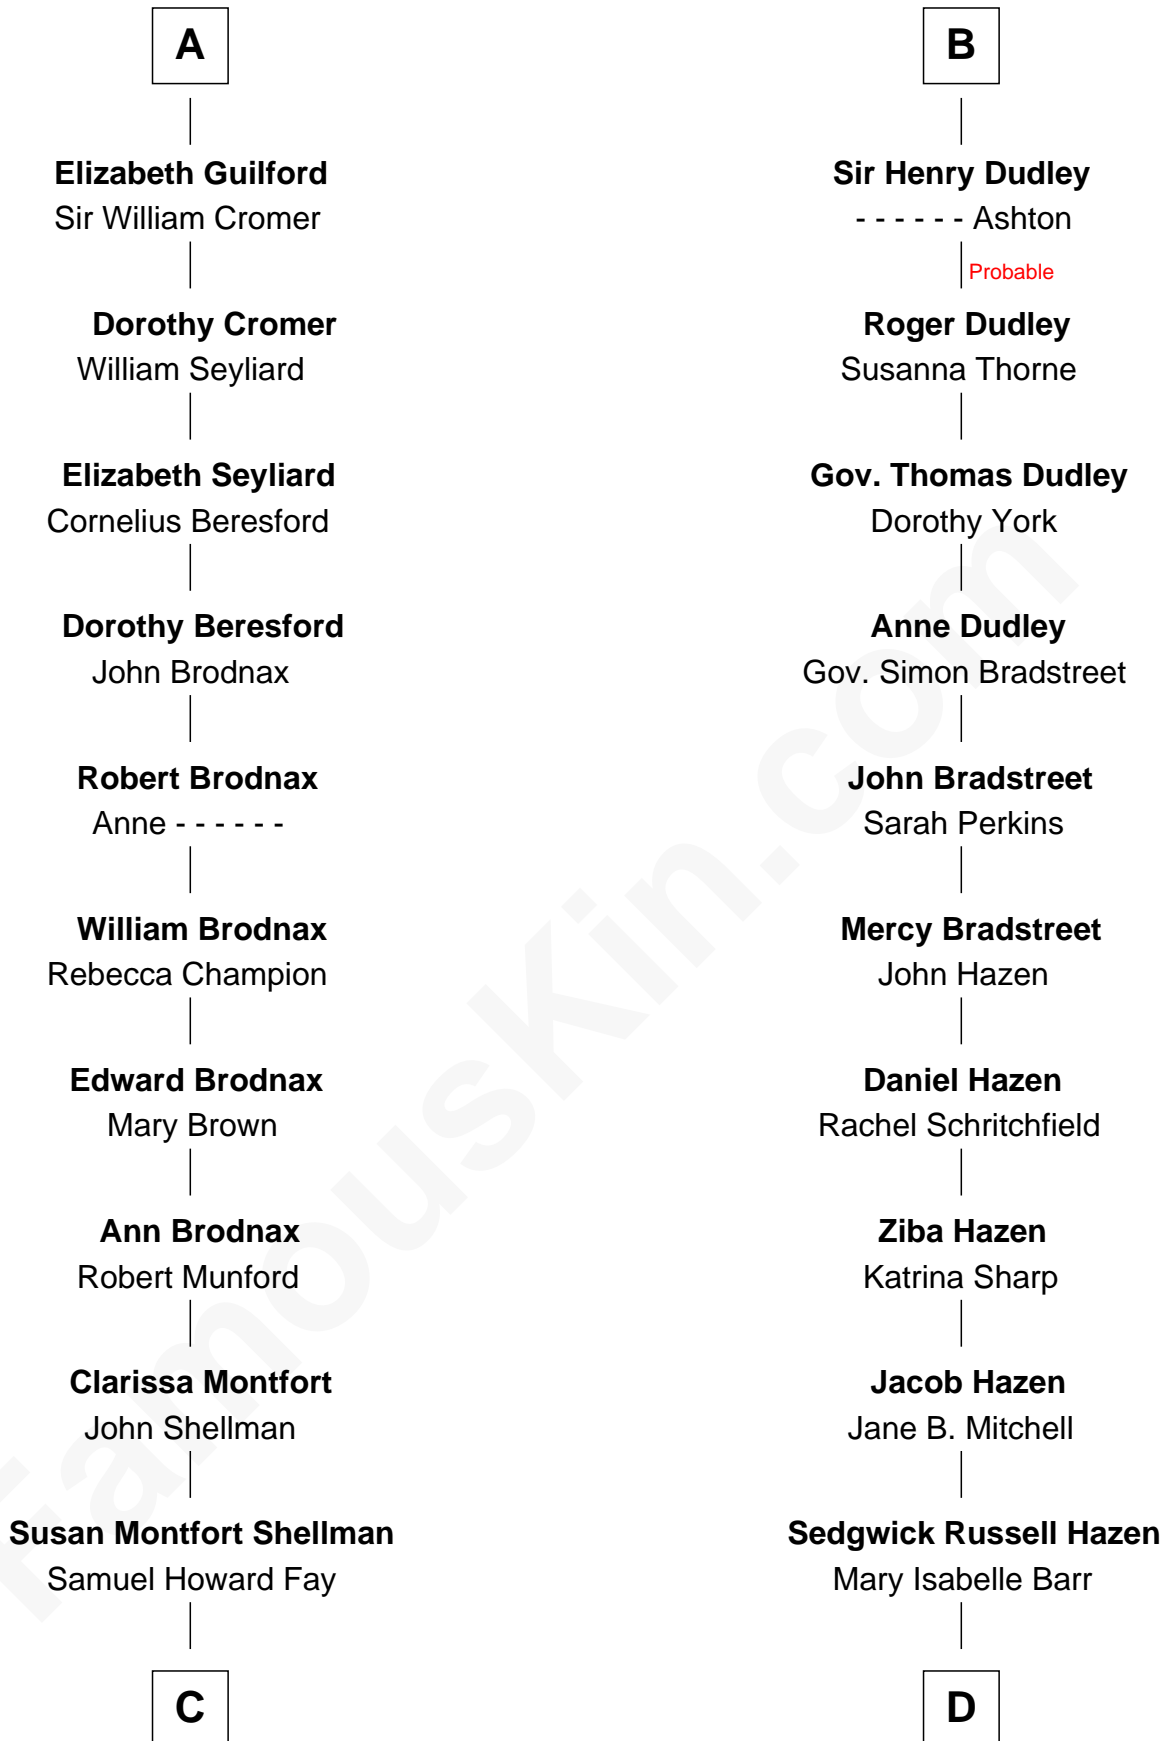

FamousKin.com Relationship Chart of

George W. Bush
43rd U.S. President

20th cousin 1 time removed of

J. K. Simmons
TV and Movie Actor

Sir Robert de Holland
Maude la Zouche

C

Harriet Eleanor Fay
Rev. James Smith Bush

Samuel Prescott Bush
Flora Sheldon

Prescott Sheldon Bush
Dorothy Wear Walker

George Herbert Walker Bush
Barbara Pierce

George W. Bush
43rd U.S. President

D

Lewis Jacob Hazen
Emma Broaddus Lewis

Ruth Hazen
Col. Ralph Archibald Kimble