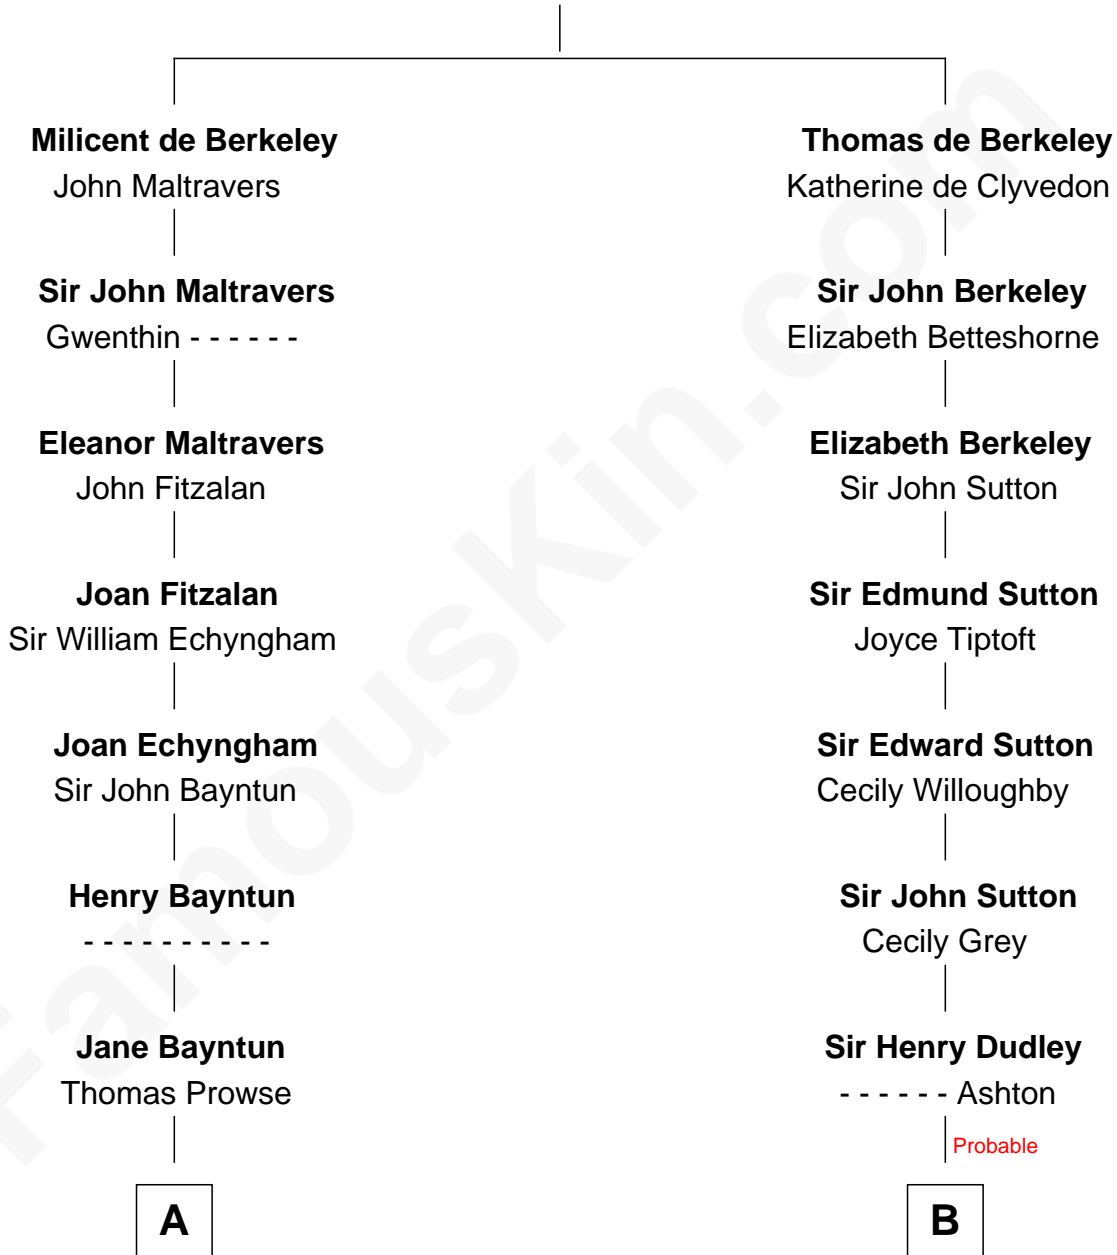

**FamousKin.com**  
**Relationship Chart of**  
**George W. Bush**  
*43rd U.S. President*

**19th cousin 2 times removed of**  
**J. K. Simmons**  
*TV and Movie Actor*

**Sir Maurice de Berkeley**  
 Eve la Zouche

**C**

**Jonas James Pierce**

Kate Pritzel

**Scott Pierce**

Mabel Marvin

**Marvin Pierce**

Pauline Robinson

**Barbara Pierce**

George Herbert Walker Bush

**George W. Bush**

*43rd U.S. President*

**D**

**Ruth Hazen**

Col. Ralph Archibald Kimble

**Patricia Kimble**

Dr. Donald William Simmons