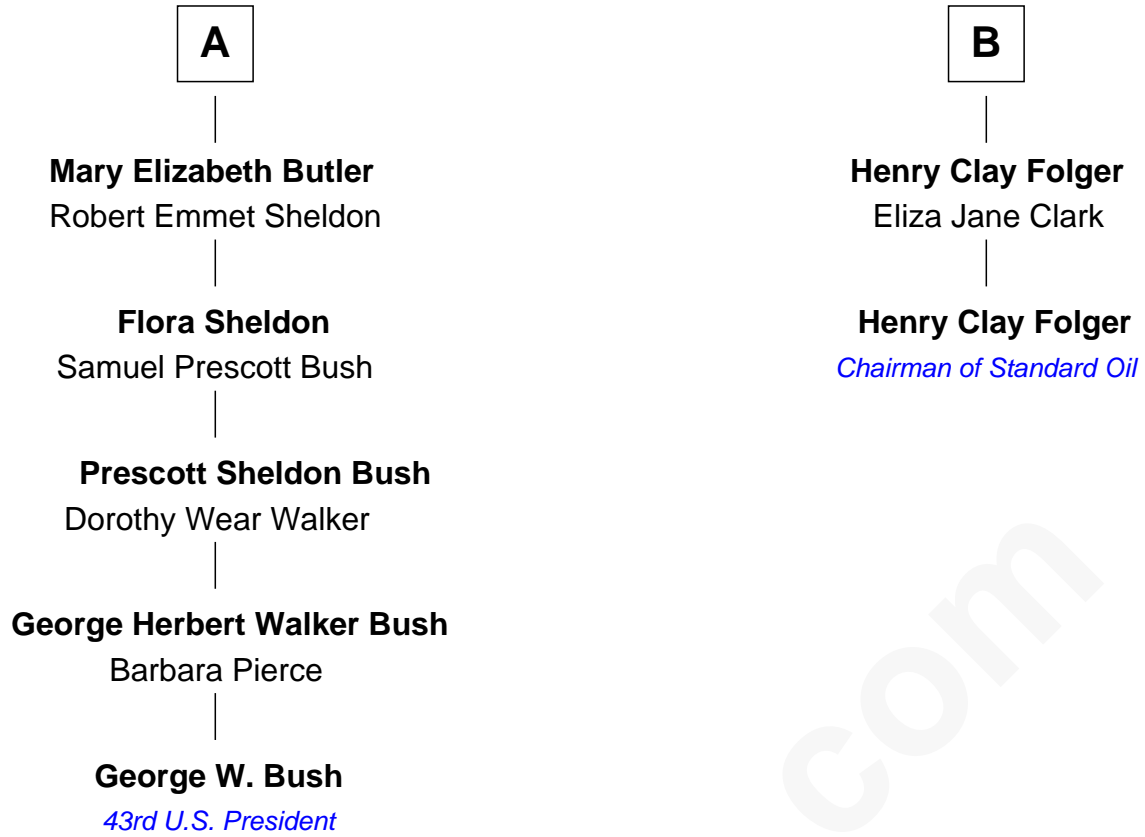

**FamousKin.com**  
**Relationship Chart of**  
**George W. Bush**  
*43rd U.S. President*

8th cousin 3 times removed of

**Henry Clay Folger**

*Founder of Folger Shakespeare Library and Chairman of Standard Oil*

**Gov. Thomas Mayhew**

*with wife*  
*Jane Gallion*

*with wife*

FamousKin.com