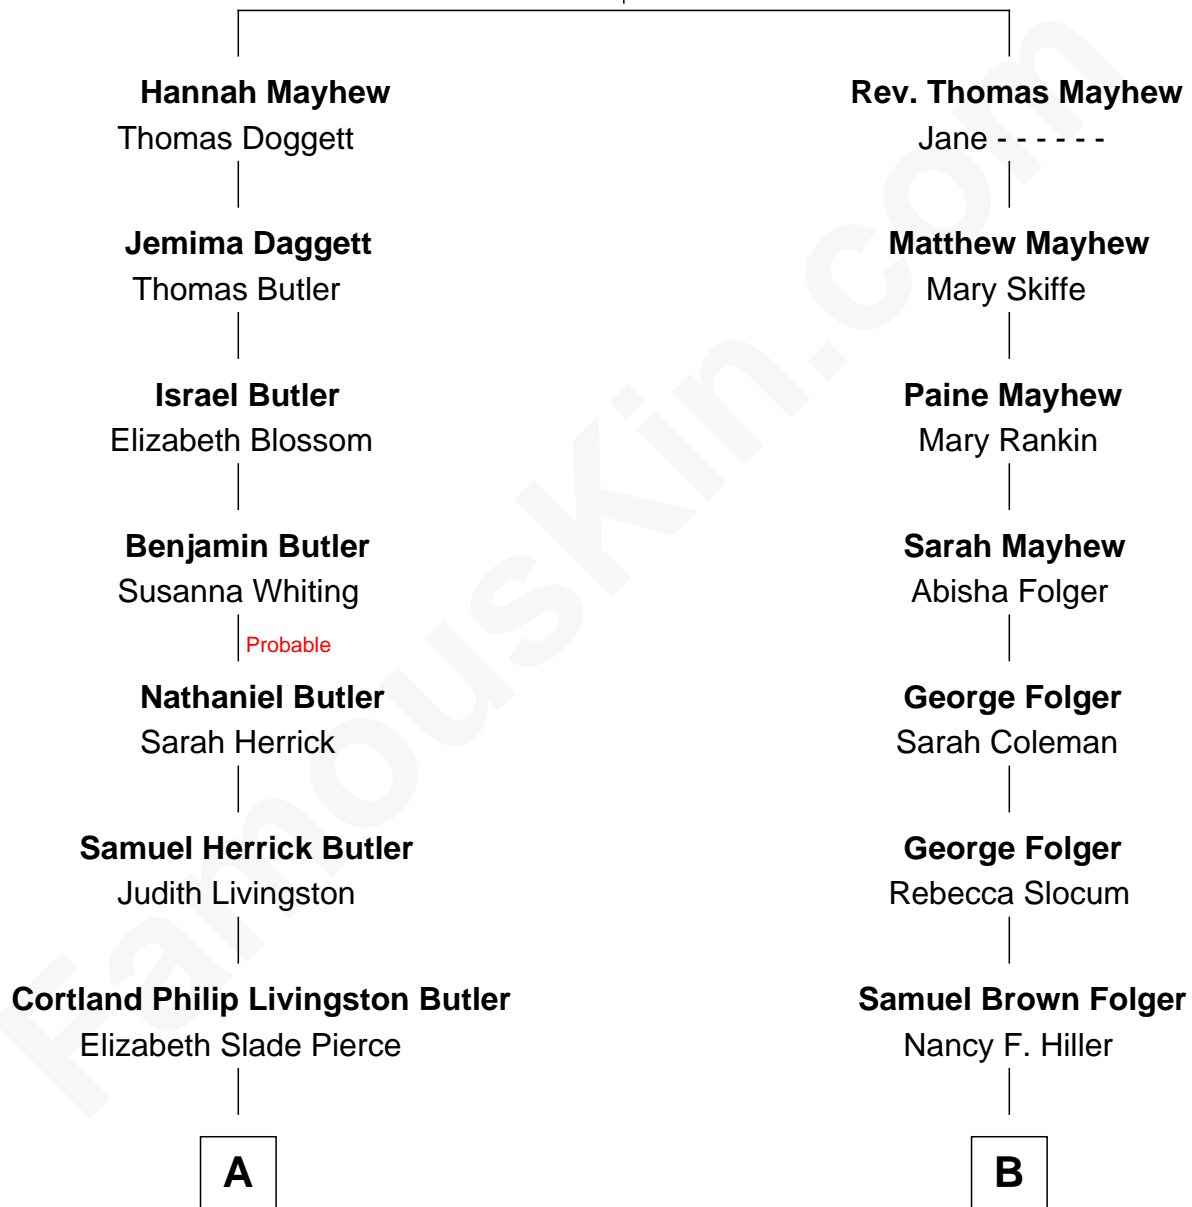

**FamousKin.com**  
**Relationship Chart of**  
**George W. Bush**  
*43rd U.S. President*

8th cousin 3 times removed of

**Henry Clay Folger**

*Founder of Folger Shakespeare Library and Chairman of Standard Oil*

**Gov. Thomas Mayhew**

*with wife*  
*Jane Gallion*

*with wife*

FamousKin.com