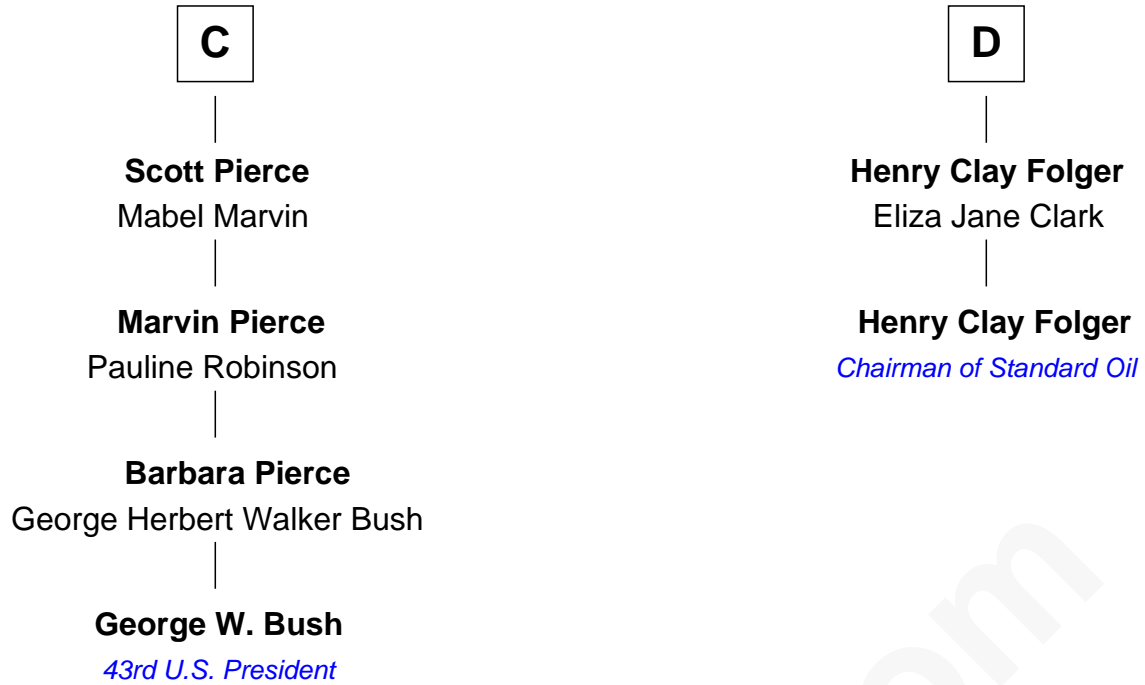

FamousKin.com
Relationship Chart of
George W. Bush
43rd U.S. President

18th cousin 2 times removed of

Henry Clay Folger

Founder of Folger Shakespeare Library and Chairman of Standard Oil

Henry Plantagenet
 Maud de Chaworth

FamousKin.com