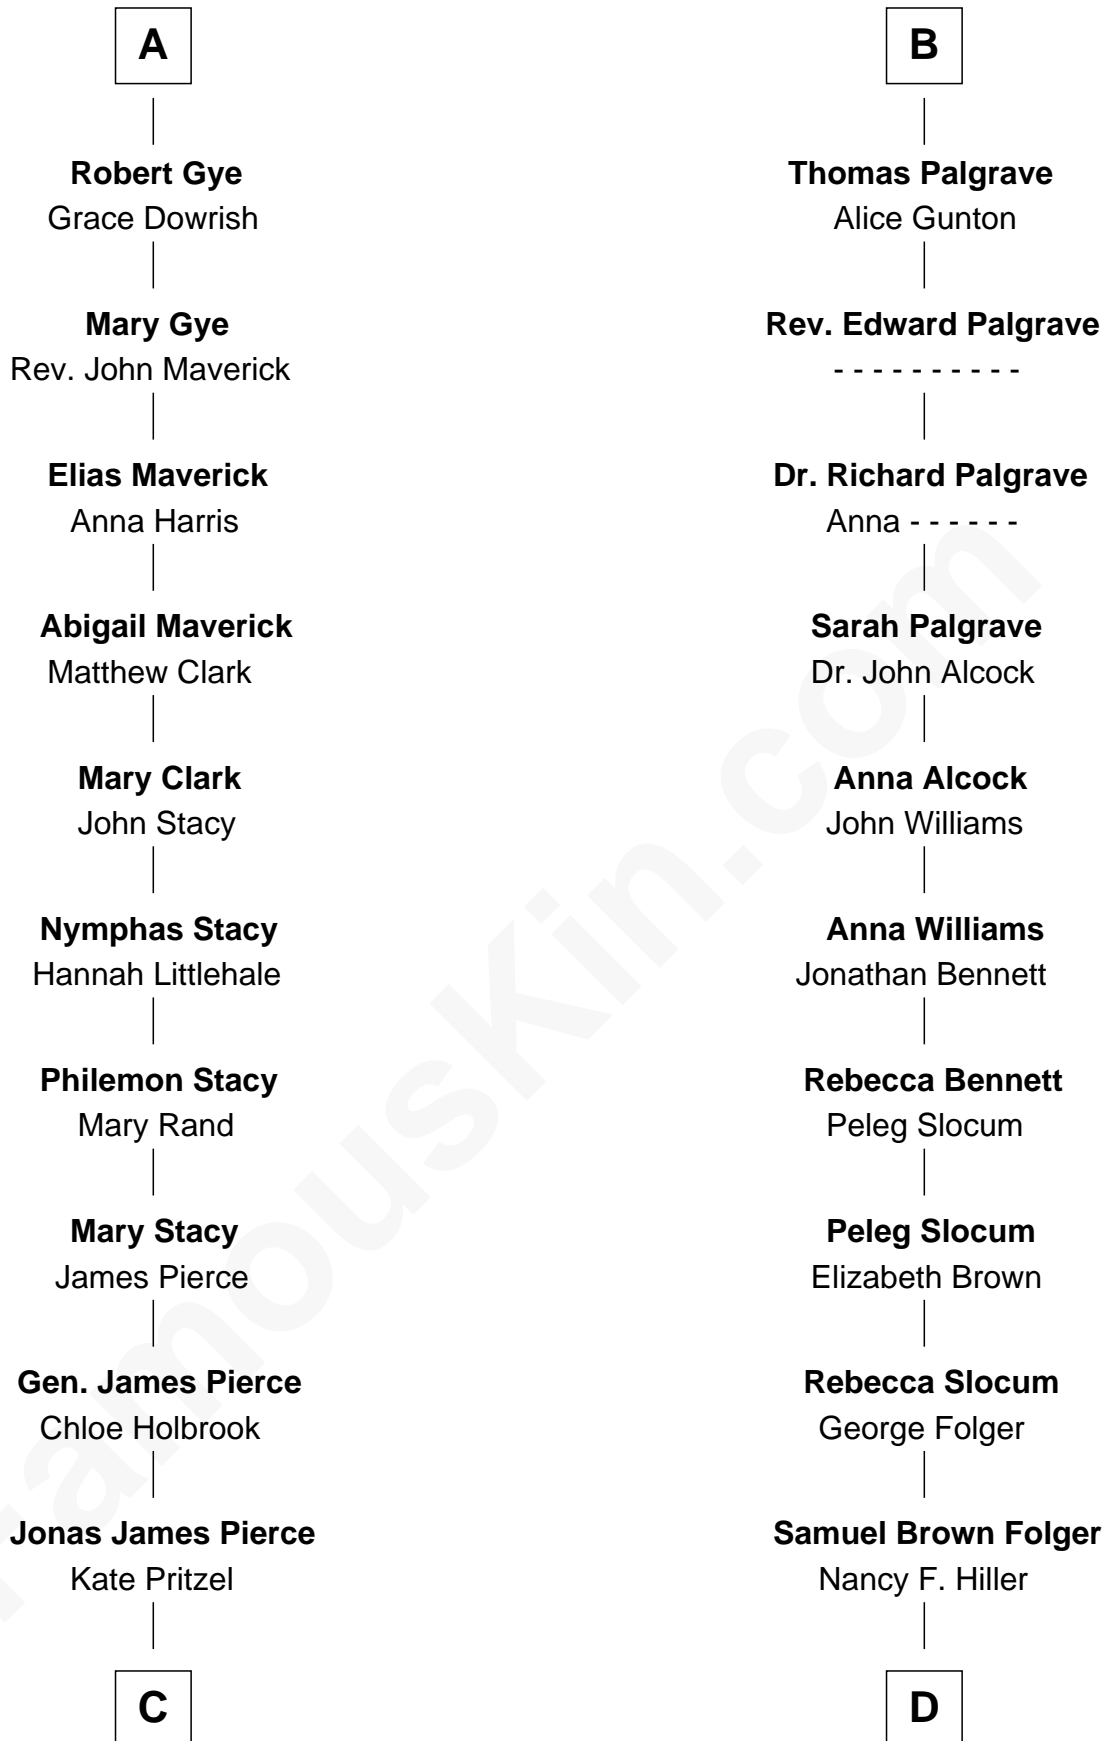

FamousKin.com
Relationship Chart of
George W. Bush
43rd U.S. President

18th cousin 2 times removed of

Henry Clay Folger

Founder of Folger Shakespeare Library and Chairman of Standard Oil

Henry Plantagenet
 Maud de Chaworth

FamousKin.com