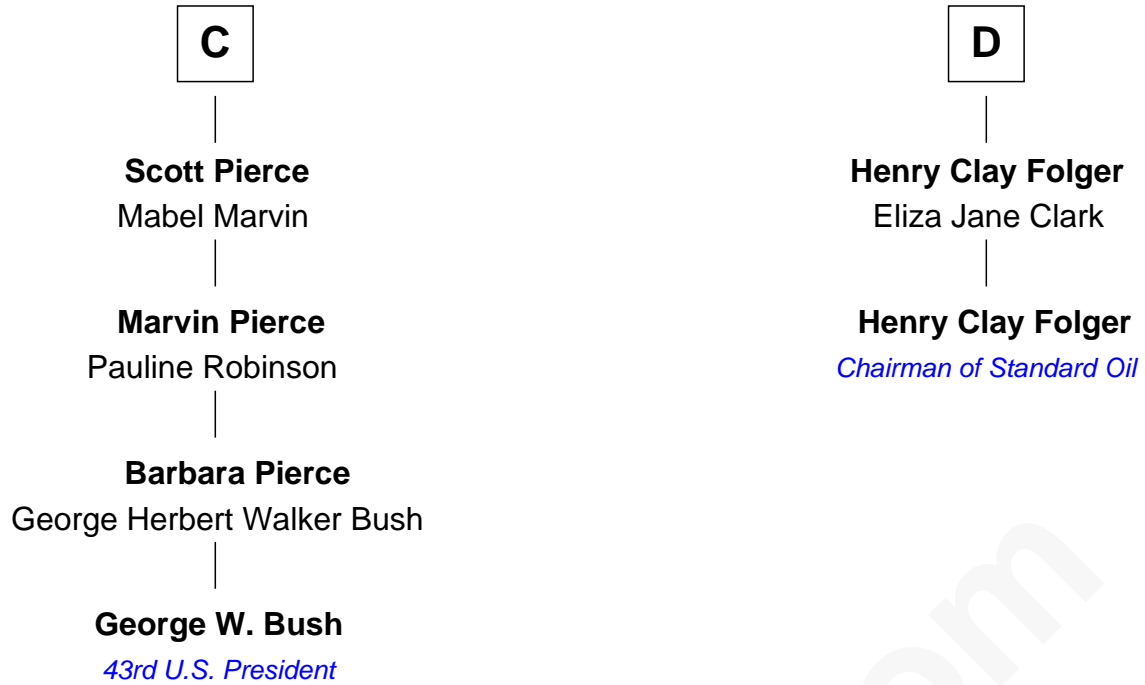

FamousKin.com
Relationship Chart of
George W. Bush
43rd U.S. President

18th cousin 2 times removed of

Henry Clay Folger

Founder of Folger Shakespeare Library and Chairman of Standard Oil

Edmund Fitzalan
 Alice de Warenne

FamousKin.com