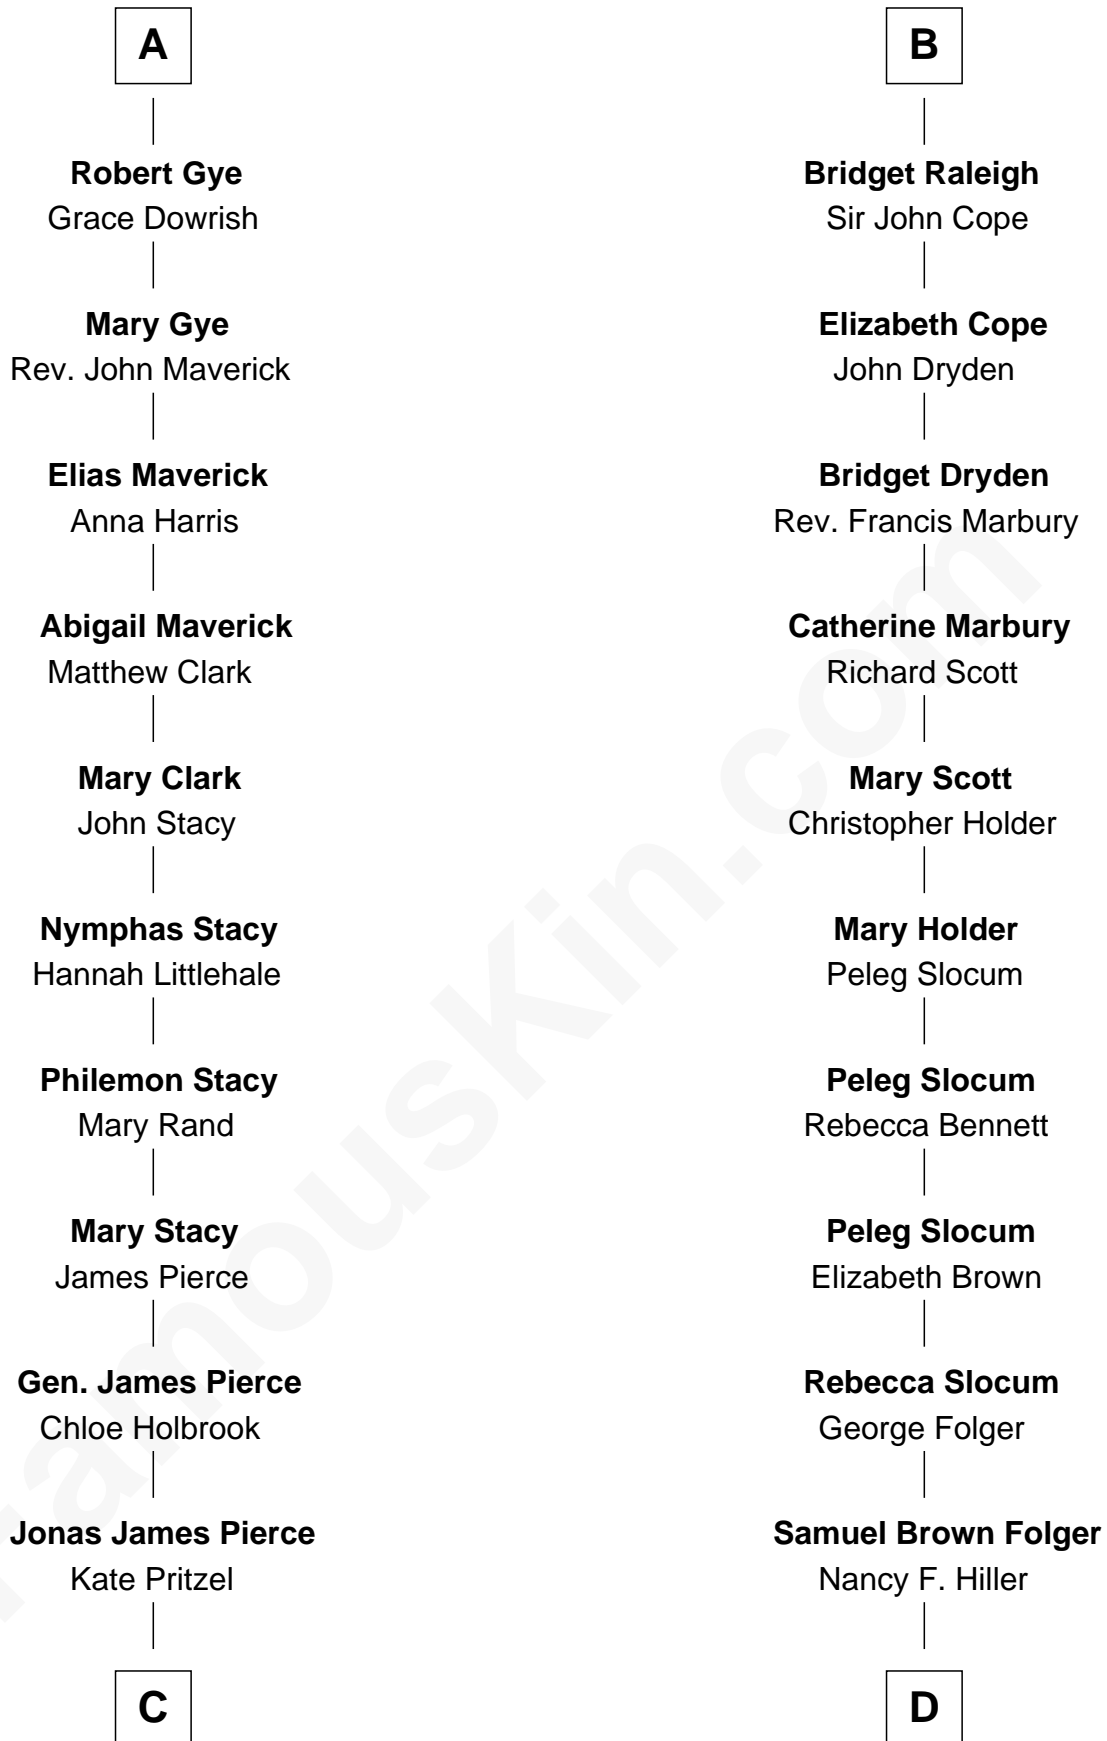

FamousKin.com
Relationship Chart of
George W. Bush
43rd U.S. President

18th cousin 2 times removed of

Henry Clay Folger

Founder of Folger Shakespeare Library and Chairman of Standard Oil

Edmund Fitzalan
 Alice de Warenne

FamousKin.com