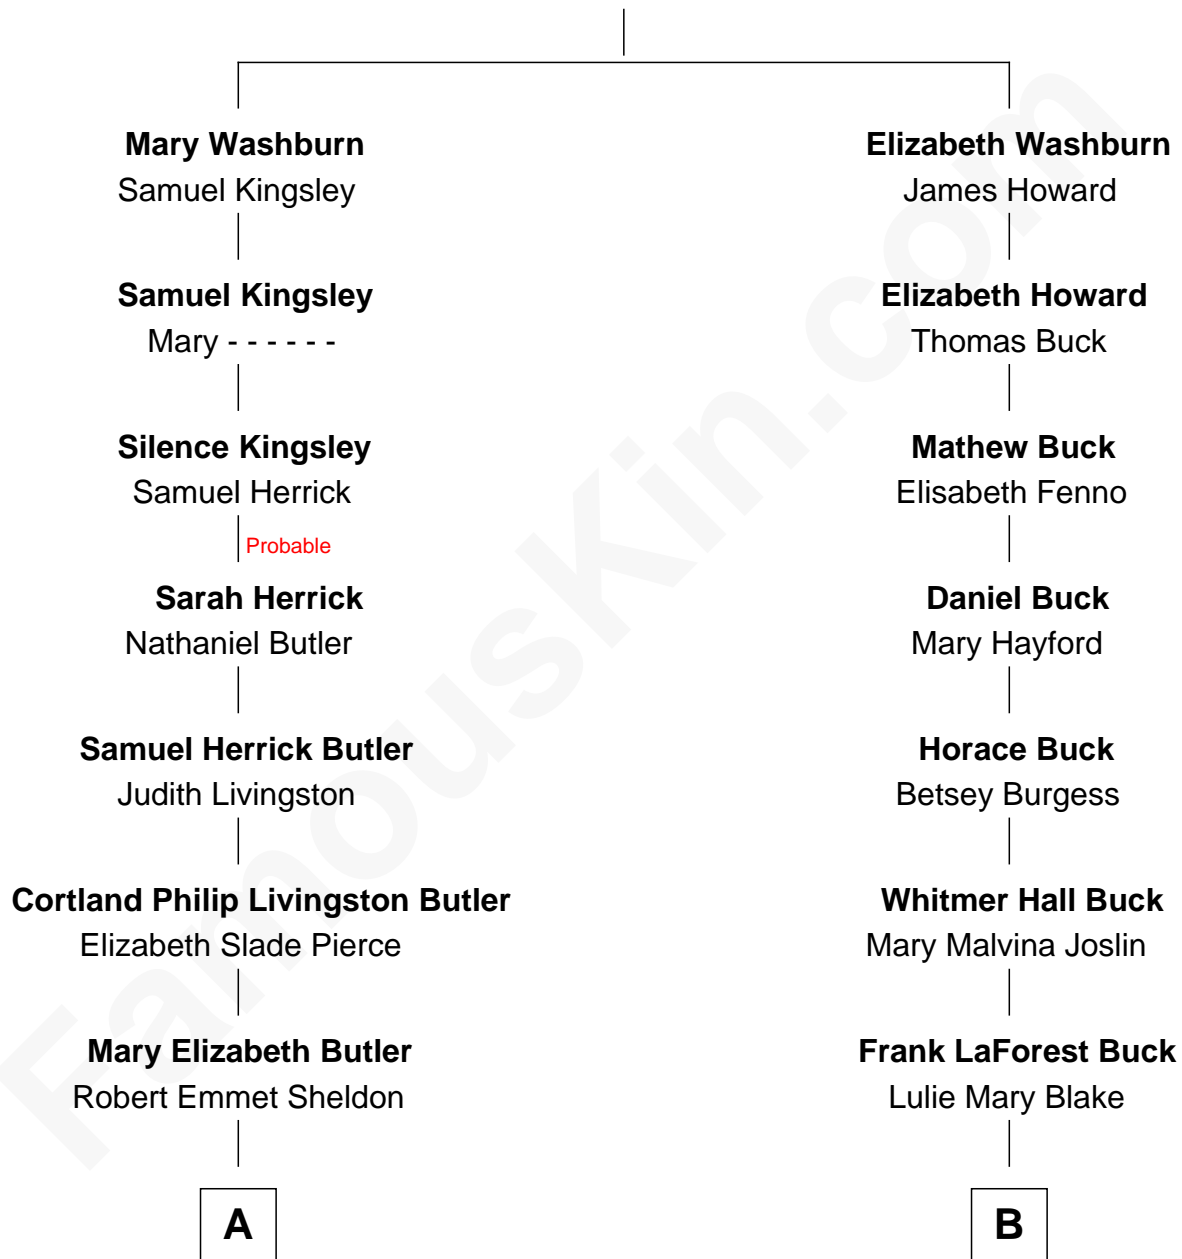

**FamousKin.com**  
**Relationship Chart of**  
**George W. Bush**  
*43rd U.S. President*

9th cousin 1 time removed of

**Joe Buck**  
*Sportscaster*

**John Washburn**  
 Elizabeth Mitchell

FamousKin.com