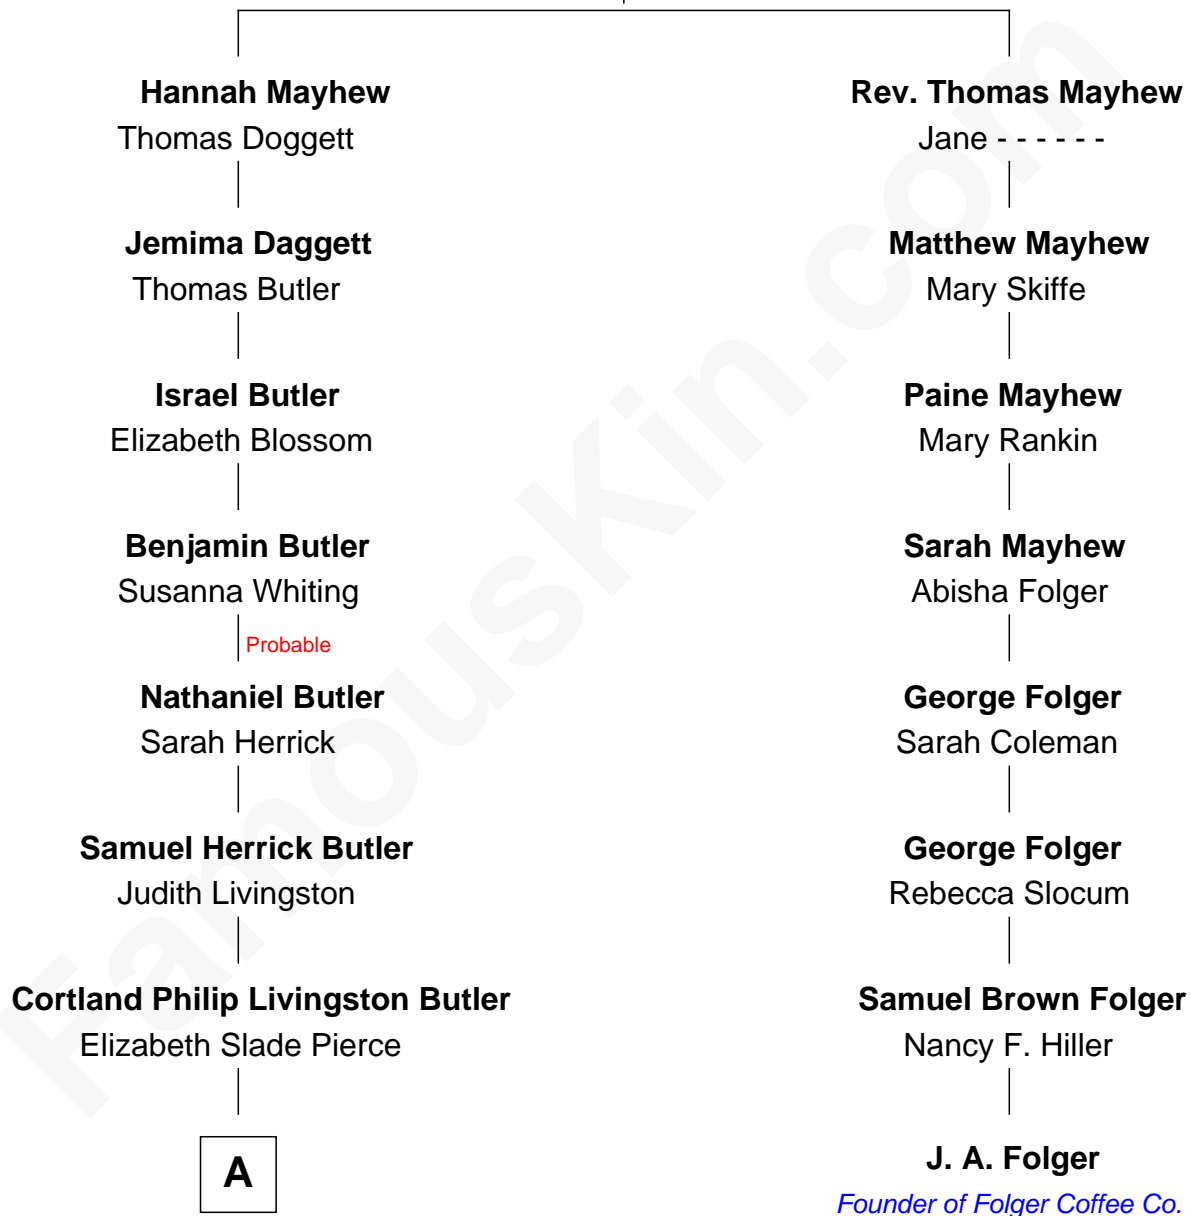

**FamousKin.com**  
**Relationship Chart of**  
**George W. Bush**  
*43rd U.S. President*

7th cousin 4 times removed of

**J. A. Folger**  
*Founder of Folger Coffee Company*

**Gov. Thomas Mayhew**

*with wife*  
*Jane Gallion*

*with wife*

**A**

—  
**Mary Elizabeth Butler**  
Robert Emmet Sheldon

—  
**Flora Sheldon**  
Samuel Prescott Bush

—  
**Prescott Sheldon Bush**  
Dorothy Wear Walker

—  
**George Herbert Walker Bush**  
Barbara Pierce