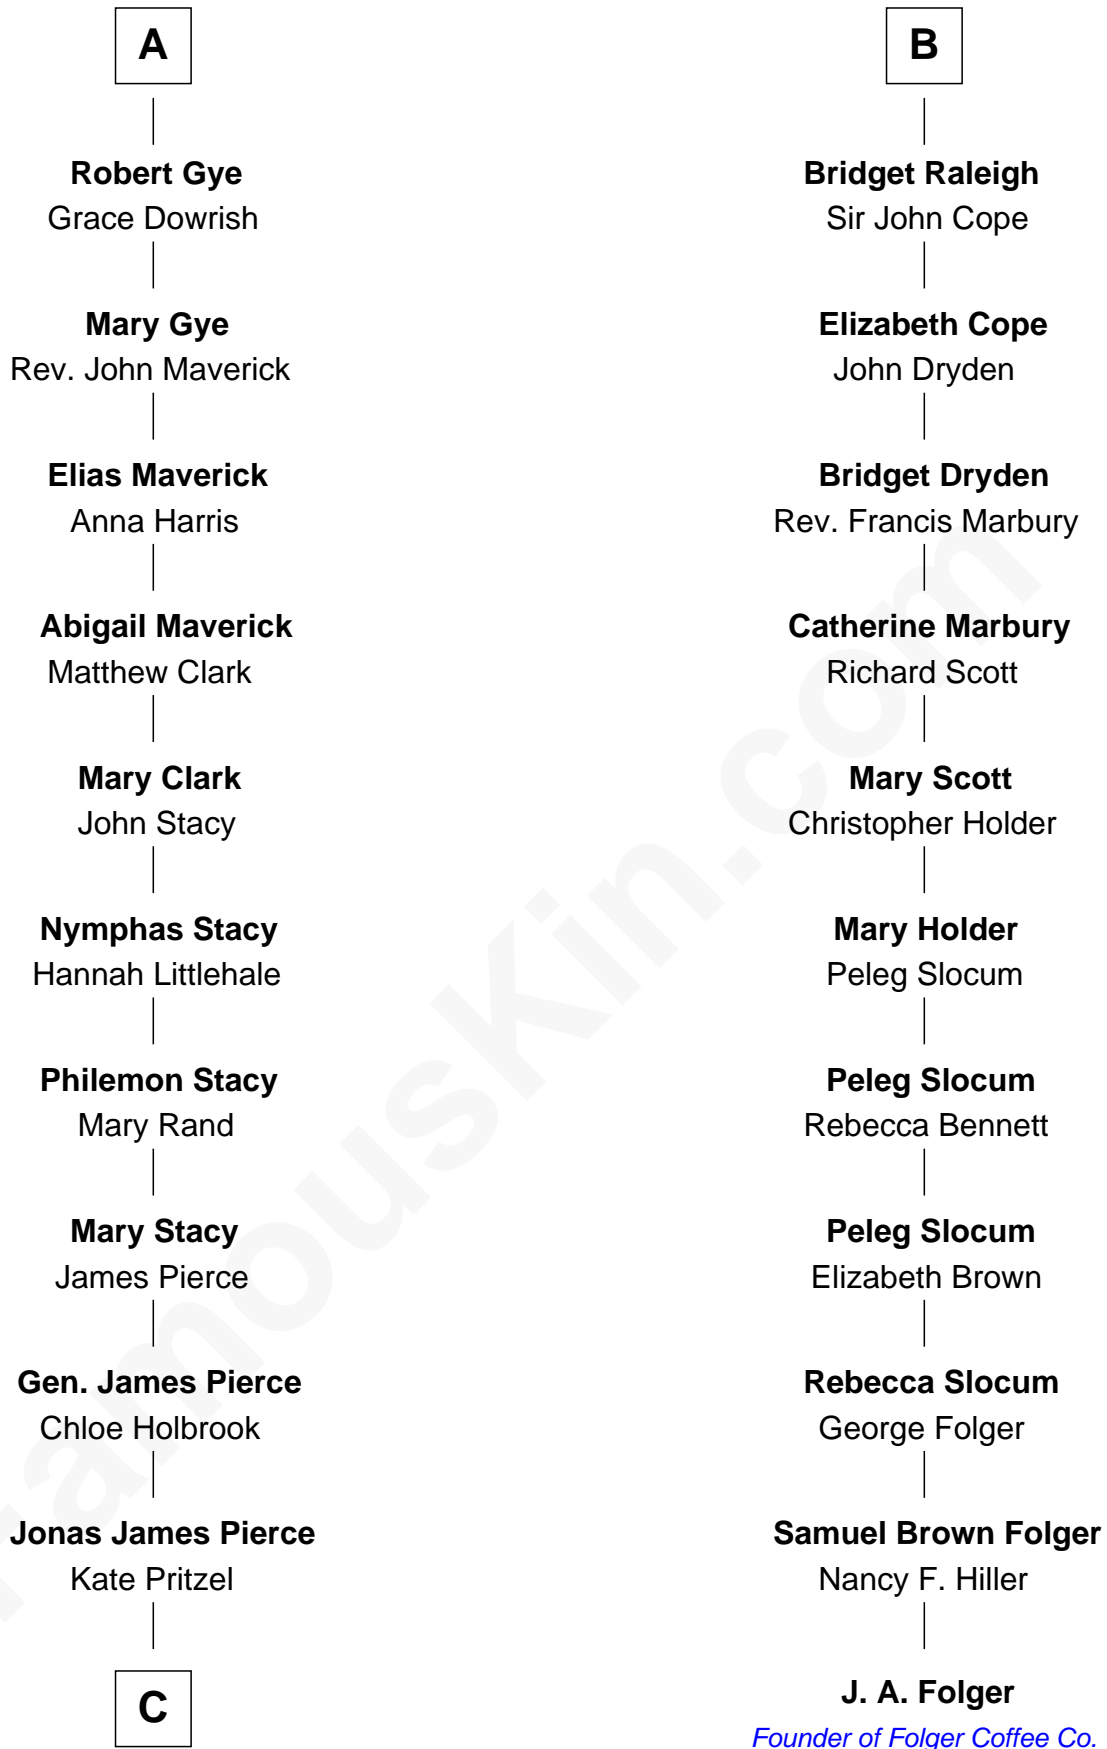

FamousKin.com
Relationship Chart of
George W. Bush
43rd U.S. President

17th cousin 3 times removed of

J. A. Folger
Founder of Folger Coffee Company

Edmund Fitzalan
 Alice de Warenne

C

—
Scott Pierce
Mabel Marvin

—
Marvin Pierce
Pauline Robinson

—
Barbara Pierce
George Herbert Walker Bush

—
George W. Bush
43rd U.S. President

FamousKin.com