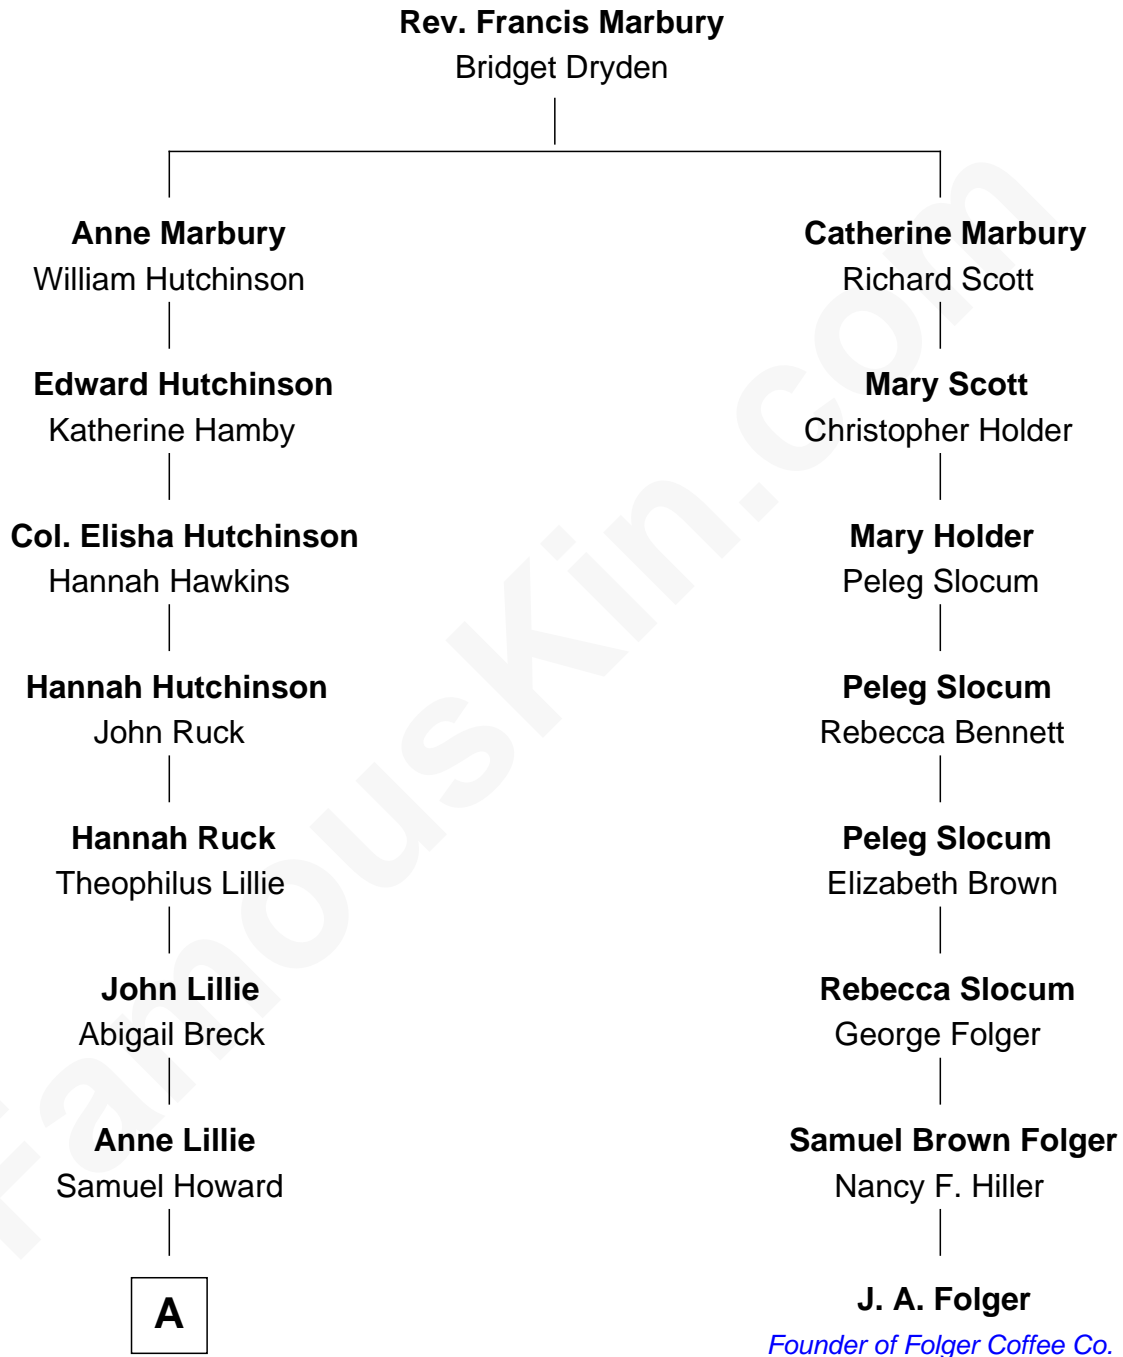

FamousKin.com
Relationship Chart of
George W. Bush
43rd U.S. President

7th cousin 6 times removed of

J. A. Folger
Founder of Folger Coffee Company

A

—
Harriet Howard
Samuel Prescott Phillips Fay

—
Samuel Howard Fay
Susan Montfort Shellman

—
Harriet Eleanor Fay
Rev. James Smith Bush

—
Samuel Prescott Bush
Flora Sheldon

—
Prescott Sheldon Bush
Dorothy Wear Walker

—
George Herbert Walker Bush
Barbara Pierce

—
George W. Bush
43rd U.S. President