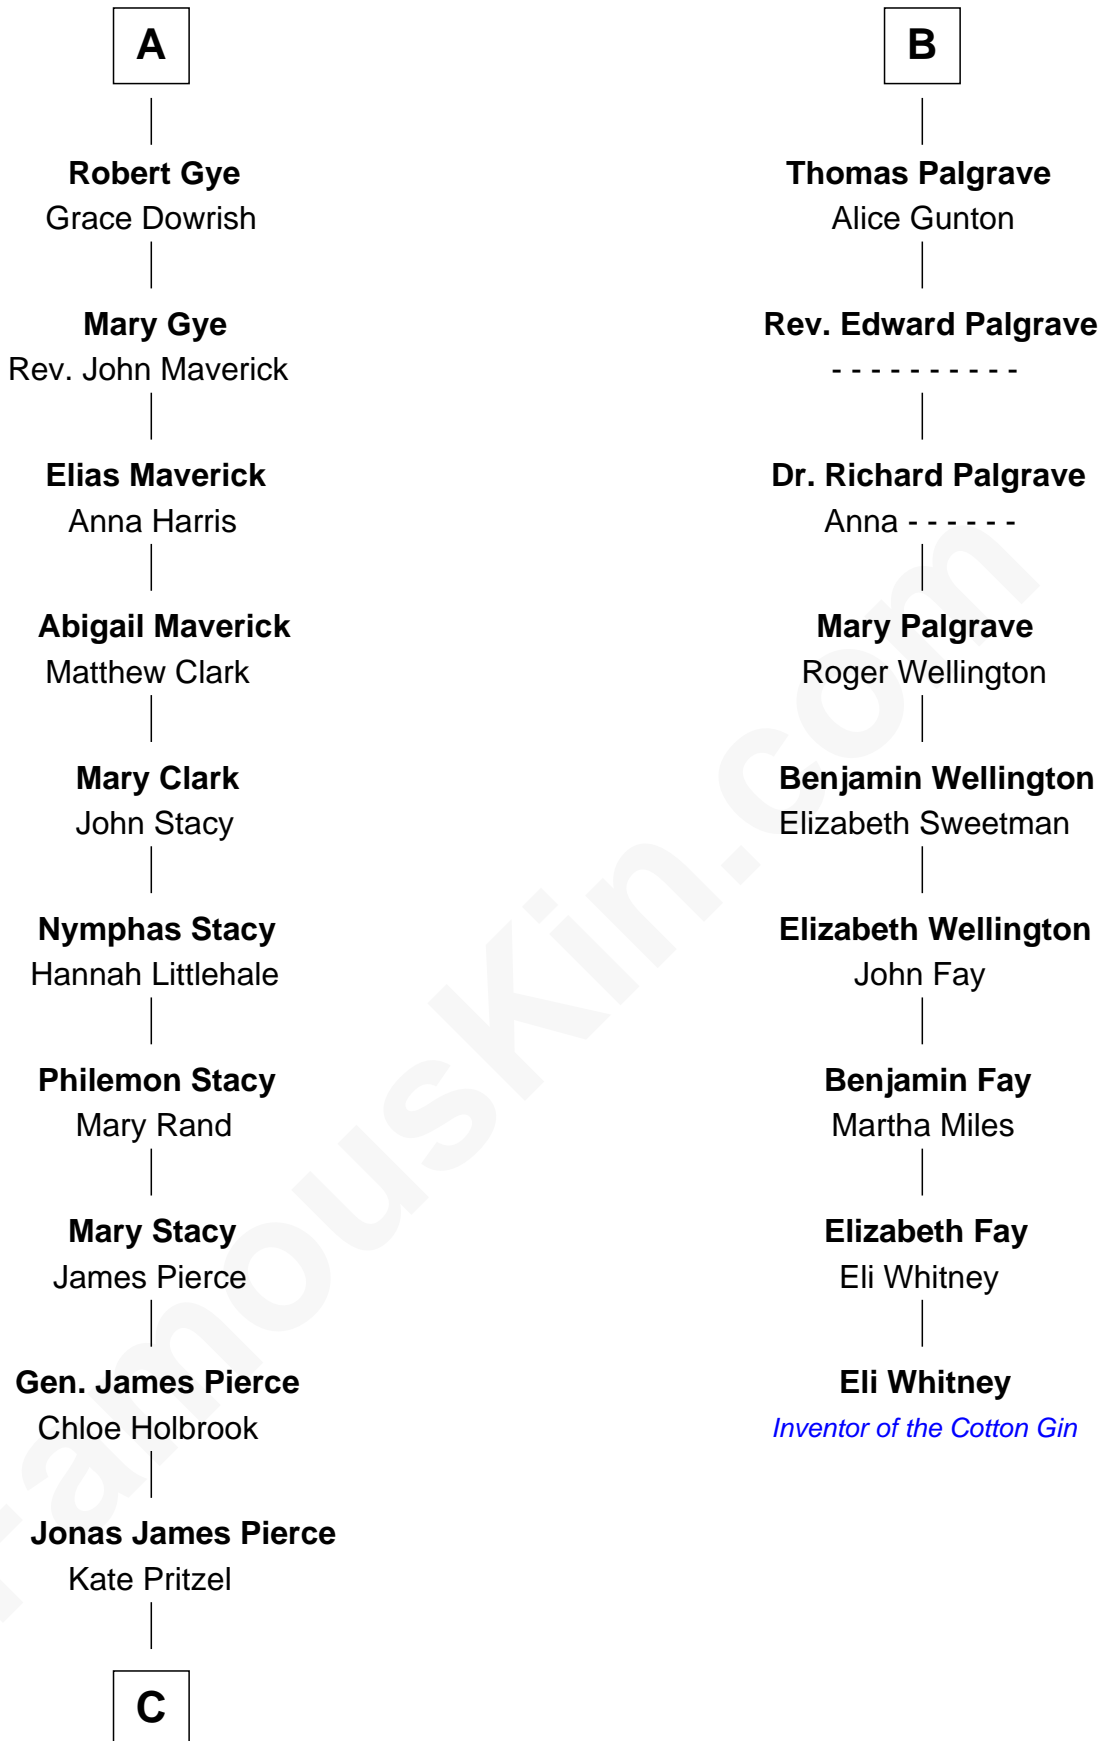

FamousKin.com Relationship Chart of

George W. Bush
43rd U.S. President

15th cousin 5 times removed of

Eli Whitney
Inventor of the Cotton Gin

Henry Plantagenet
Maud de Chaworth

C

—
Scott Pierce
Mabel Marvin

—
Marvin Pierce
Pauline Robinson

—
Barbara Pierce
George Herbert Walker Bush

—
George W. Bush
43rd U.S. President

FamousKin.com