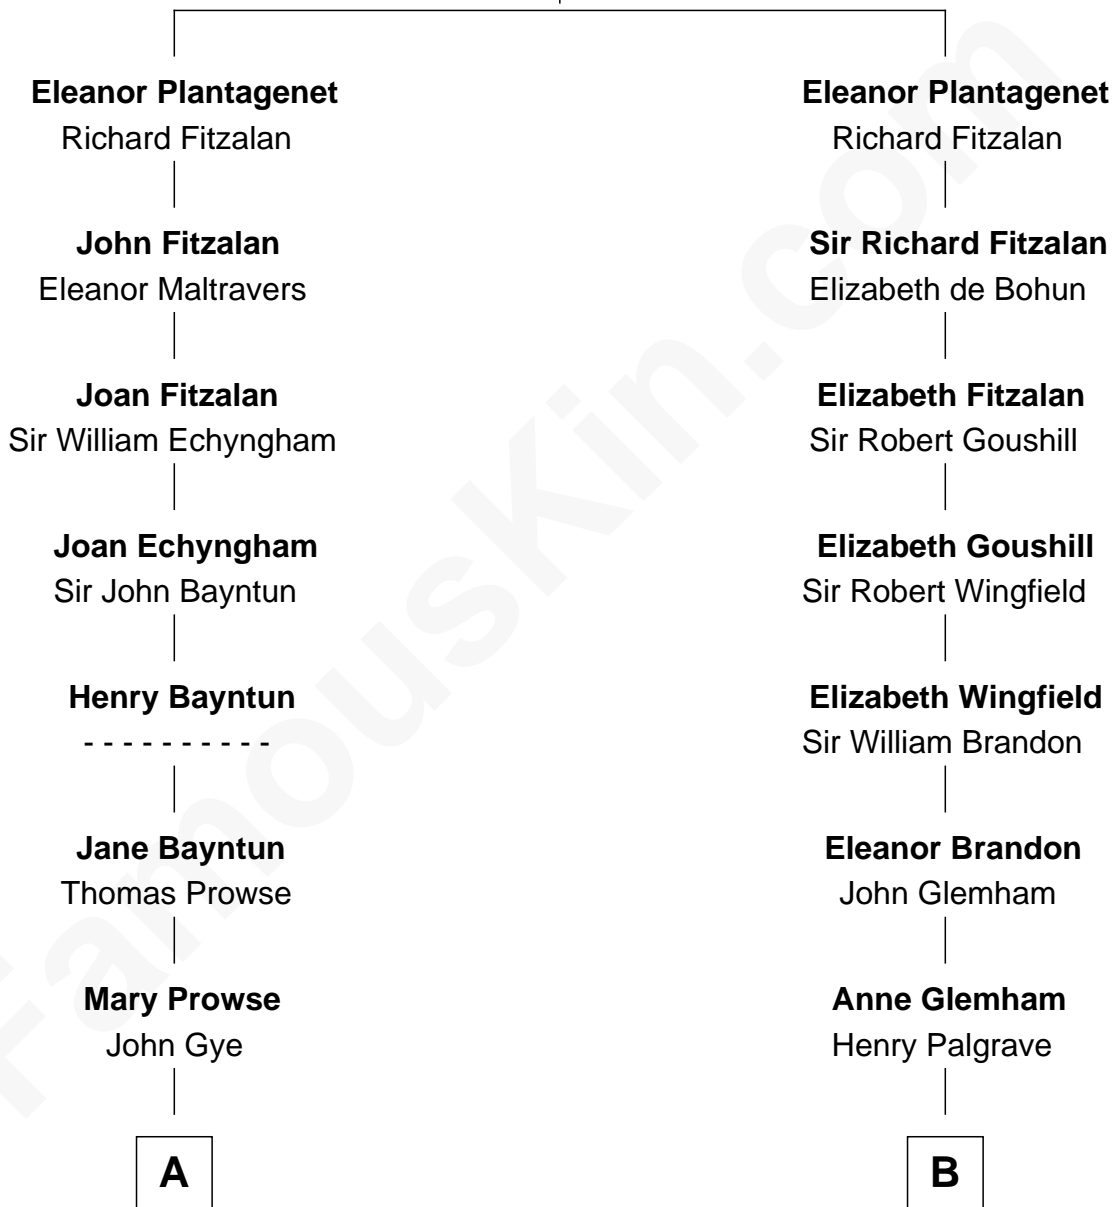

FamousKin.com Relationship Chart of

George W. Bush
43rd U.S. President

15th cousin 5 times removed of

Eli Whitney
Inventor of the Cotton Gin

Henry Plantagenet
Maud de Chaworth

C

—
Scott Pierce
Mabel Marvin

—
Marvin Pierce
Pauline Robinson

—
Barbara Pierce
George Herbert Walker Bush

—
George W. Bush
43rd U.S. President

FamousKin.com