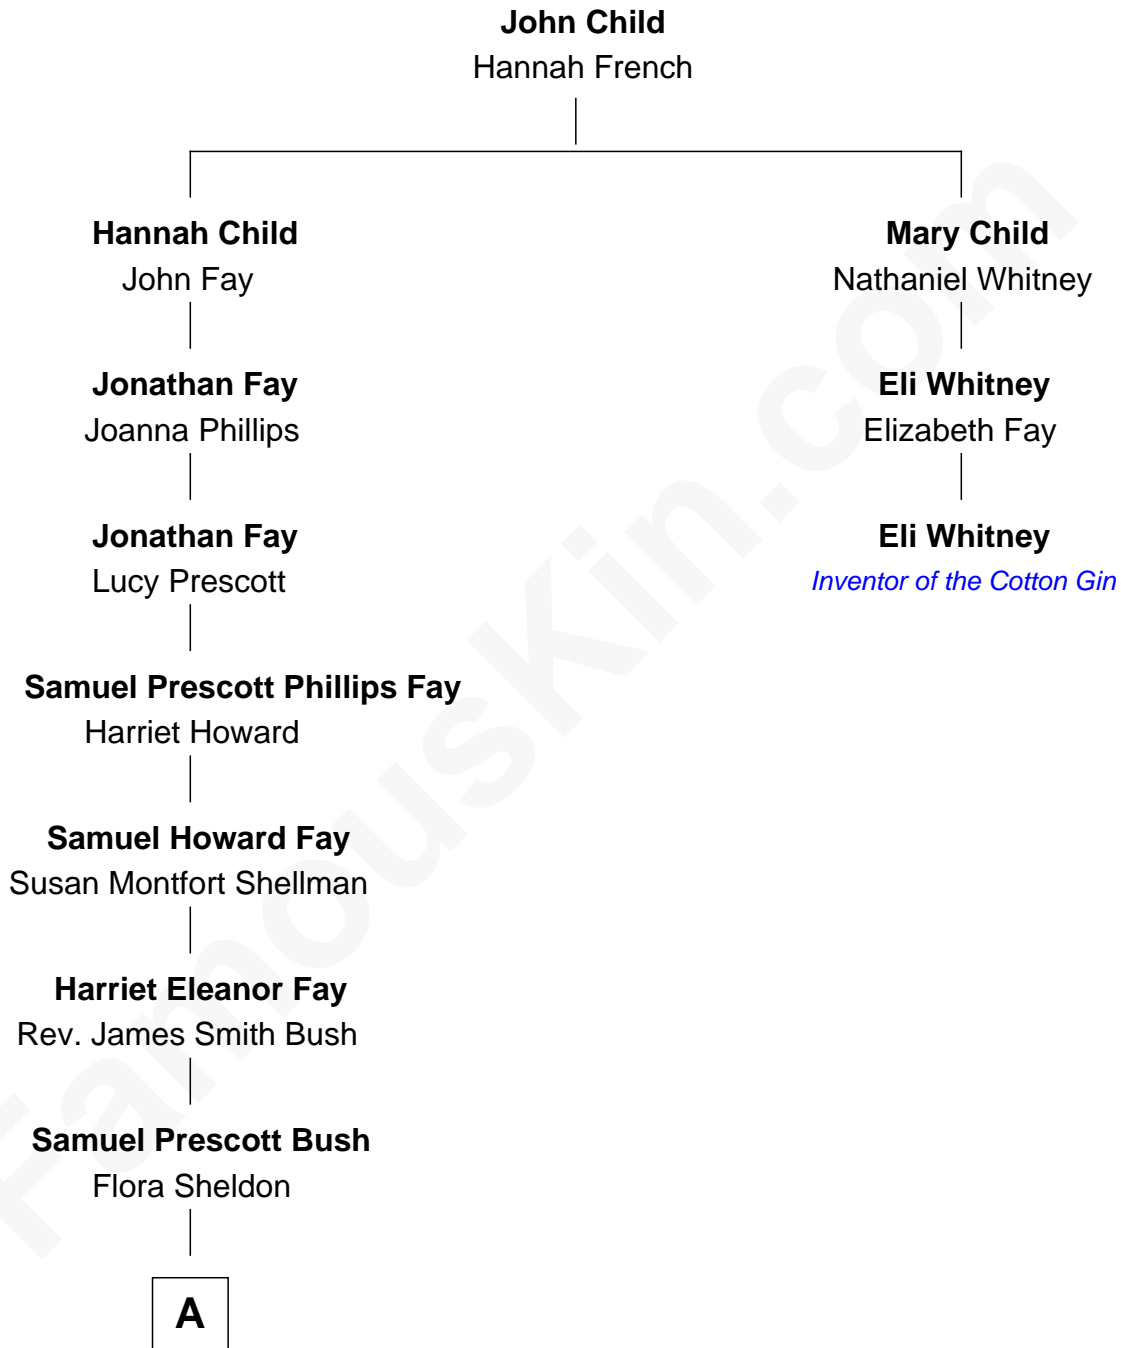

FamousKin.com Relationship Chart of

George W. Bush

43rd U.S. President

2nd cousin 7 times removed of

Eli Whitney

Inventor of the Cotton Gin

A

—
Prescott Sheldon Bush

Dorothy Wear Walker

—
George Herbert Walker Bush

Barbara Pierce

—
George W. Bush

43rd U.S. President

FamousKin.com