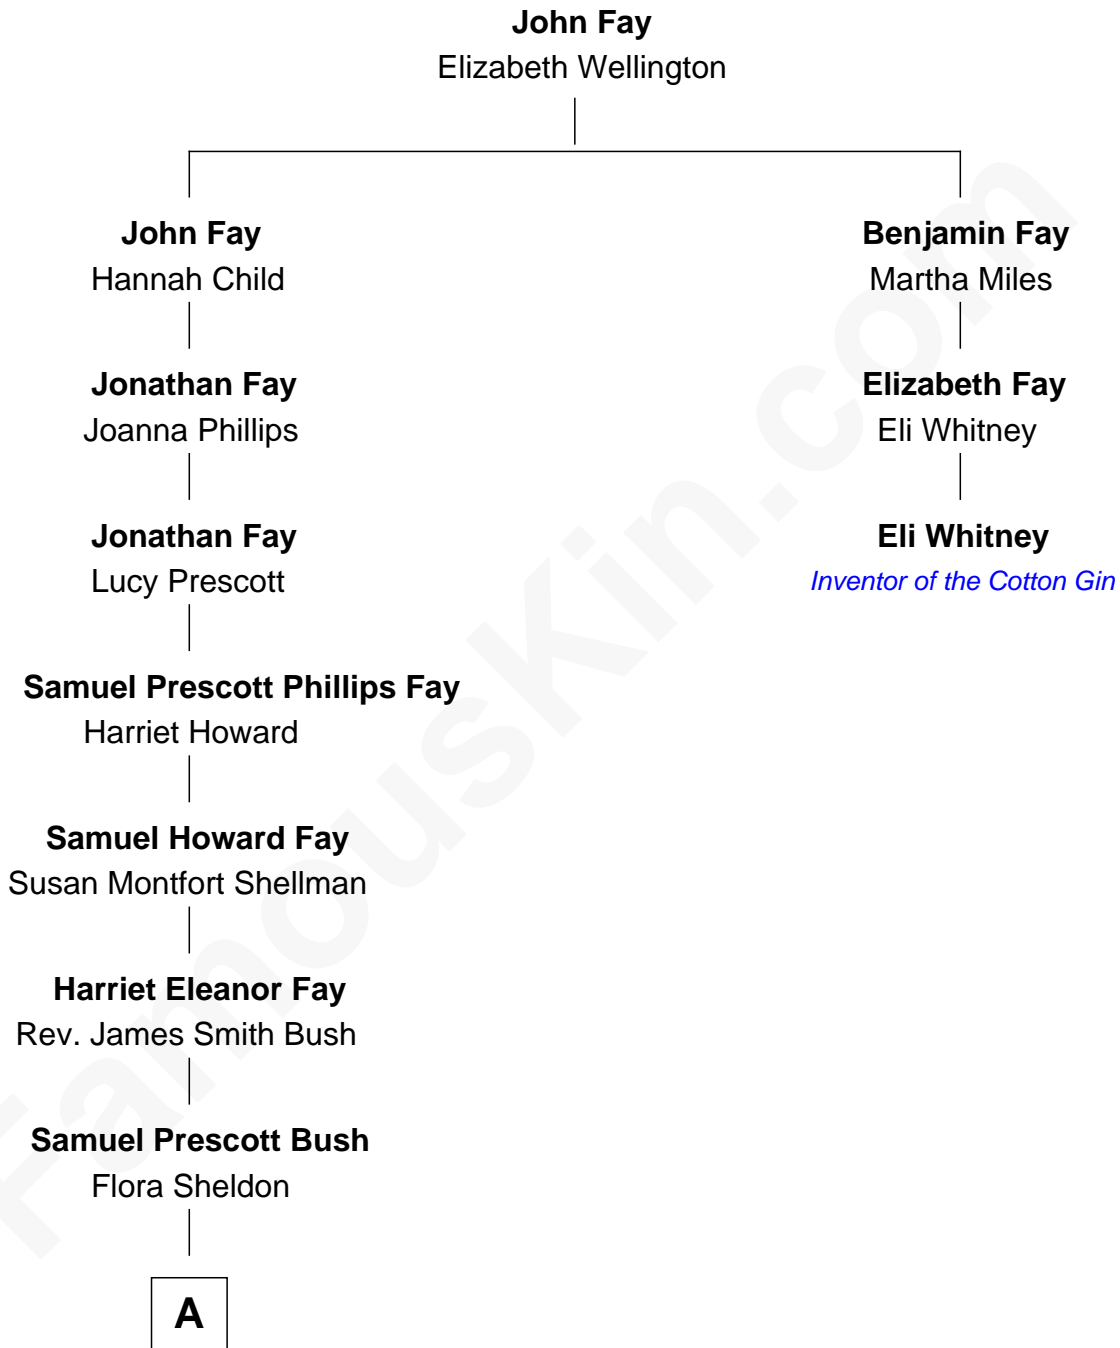

# FamousKin.com Relationship Chart of

**George W. Bush**

*43rd U.S. President*

2nd cousin 7 times removed of

**Eli Whitney**

*Inventor of the Cotton Gin*

**A**

—  
**Prescott Sheldon Bush**

Dorothy Wear Walker

—  
**George Herbert Walker Bush**

Barbara Pierce

—  
**George W. Bush**

*43rd U.S. President*

FamousKin.com