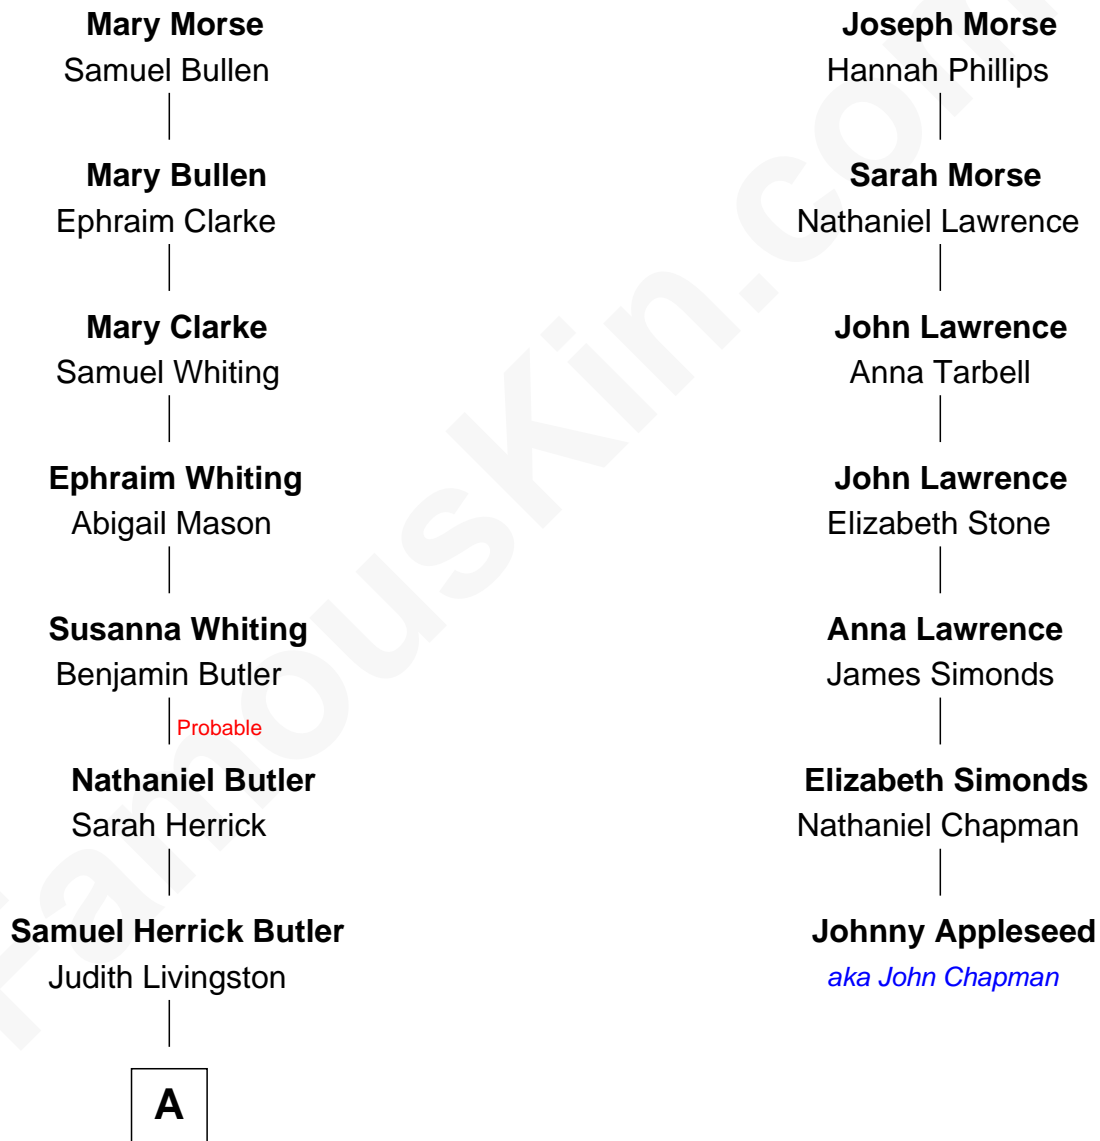

FamousKin.com Relationship Chart of

George W. Bush

43rd U.S. President

6th cousin 6 times removed of

Johnny Appleseed

aka John Chapman

Samuel Morse
Elizabeth Jasper

A

—
Cortland Philip Livingston Butler

Elizabeth Slade Pierce

—
Mary Elizabeth Butler

Robert Emmet Sheldon

—
Flora Sheldon

Samuel Prescott Bush

—
Prescott Sheldon Bush

Dorothy Wear Walker