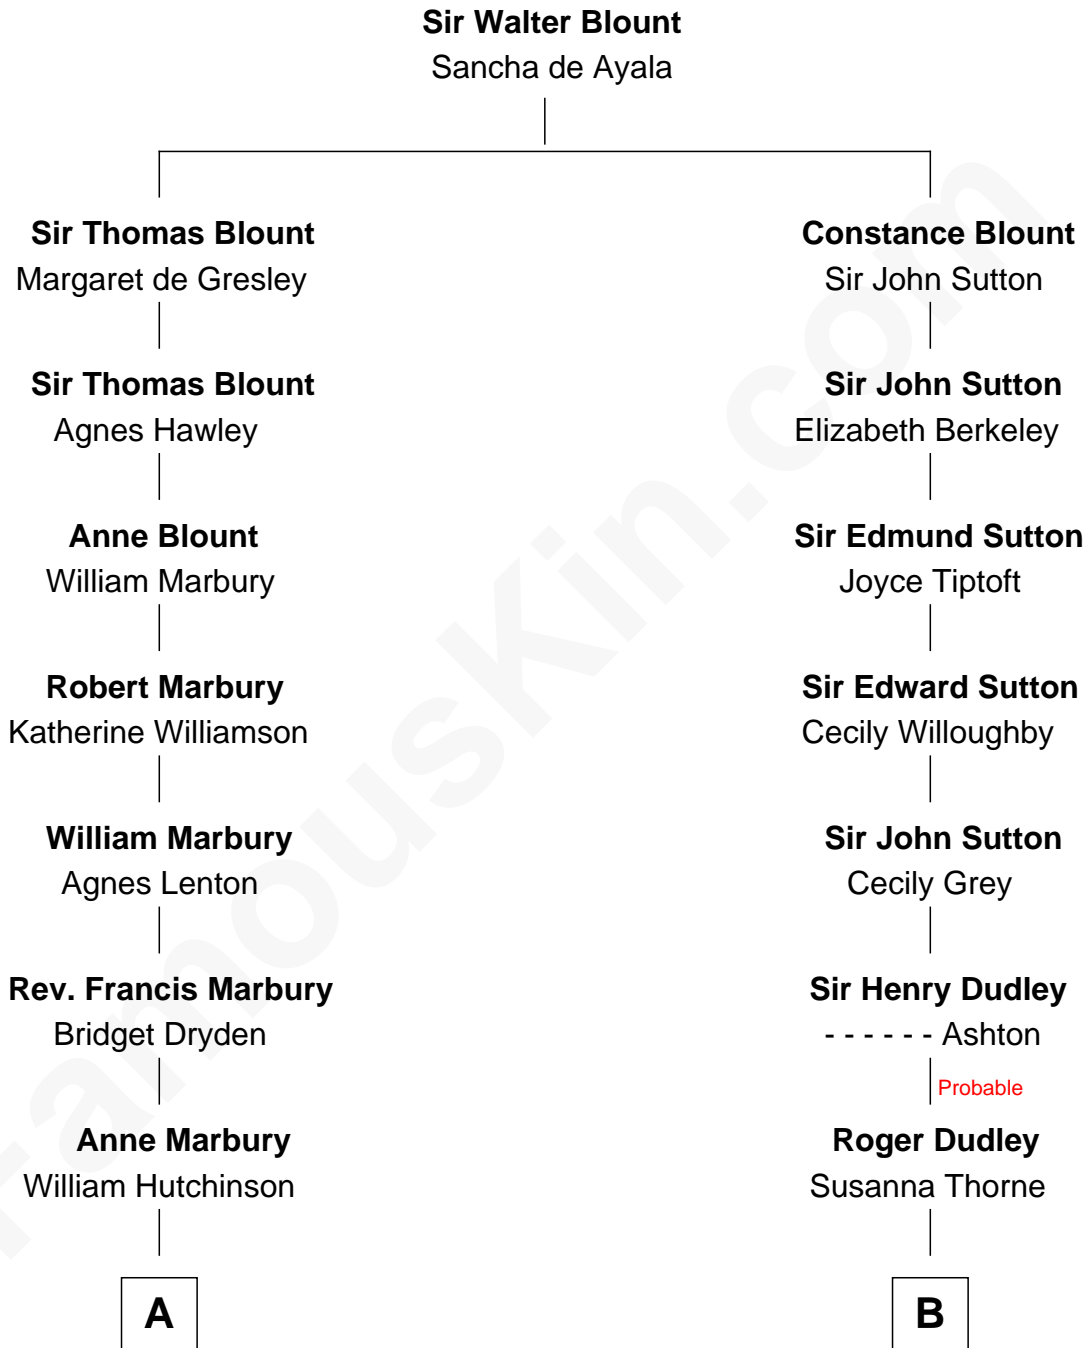

FamousKin.com
Relationship Chart of
George W. Bush
43rd U.S. President

16th cousin 3 times removed of
Dr. H. H. Holmes
Serial Killer aka "Devil in the White City"

C

—
Prescott Sheldon Bush

Dorothy Wear Walker

—
George Herbert Walker Bush

Barbara Pierce

—
George W. Bush

43rd U.S. President

FamousKin.com