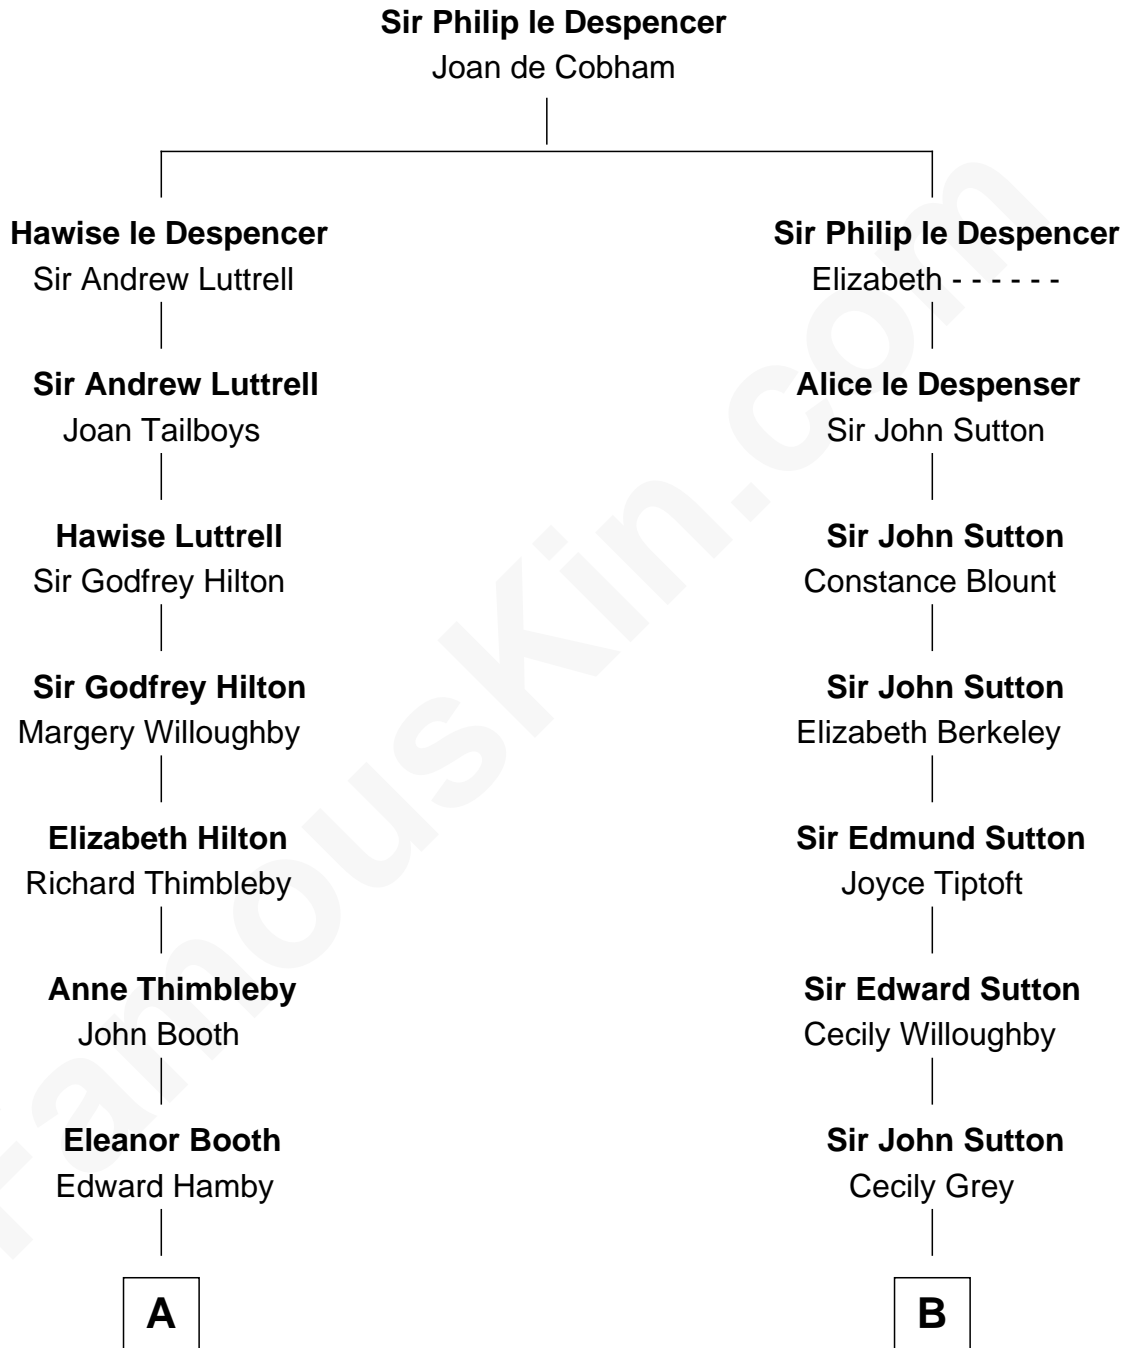

FamousKin.com
Relationship Chart of
George W. Bush
43rd U.S. President

18th cousin 3 times removed of
Dr. H. H. Holmes
Serial Killer aka "Devil in the White City"

C

Harriet Eleanor Fay
Rev. James Smith Bush

Samuel Prescott Bush
Flora Sheldon

Prescott Sheldon Bush
Dorothy Wear Walker

George Herbert Walker Bush
Barbara Pierce

George W. Bush
43rd U.S. President

D

Levi Horton Mudgett
Theodate Page Price

Dr. H. H. Holmes
Serial Killer Dr. H. H. Holmes