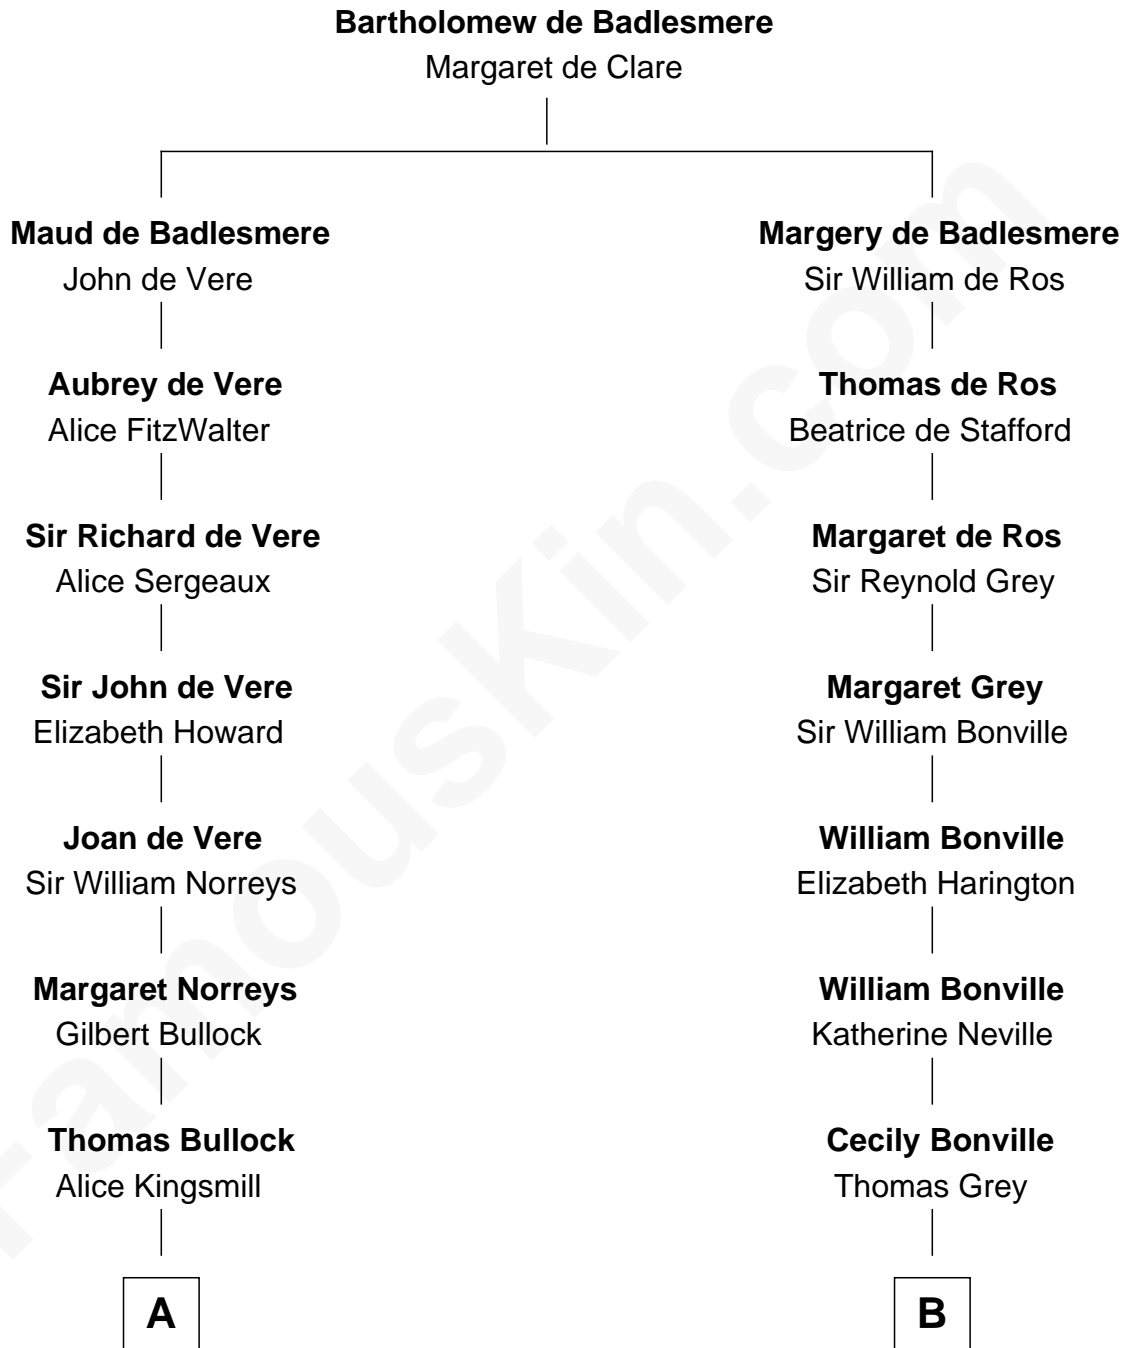

FamousKin.com Relationship Chart of

George W. Bush
43rd U.S. President

19th cousin 2 times removed of

Dr. H. H. Holmes
Serial Killer aka "Devil in the White City"

C

Harriet Eleanor Fay
Rev. James Smith Bush

Samuel Prescott Bush
Flora Sheldon

Prescott Sheldon Bush
Dorothy Wear Walker

George Herbert Walker Bush
Barbara Pierce

George W. Bush
43rd U.S. President

D

Scribner Mudgett
Nancy Prescott

Levi Horton Mudgett
Theodate Page Price

Dr. H. H. Holmes
Serial Killer Dr. H. H. Holmes

FamousKin.com